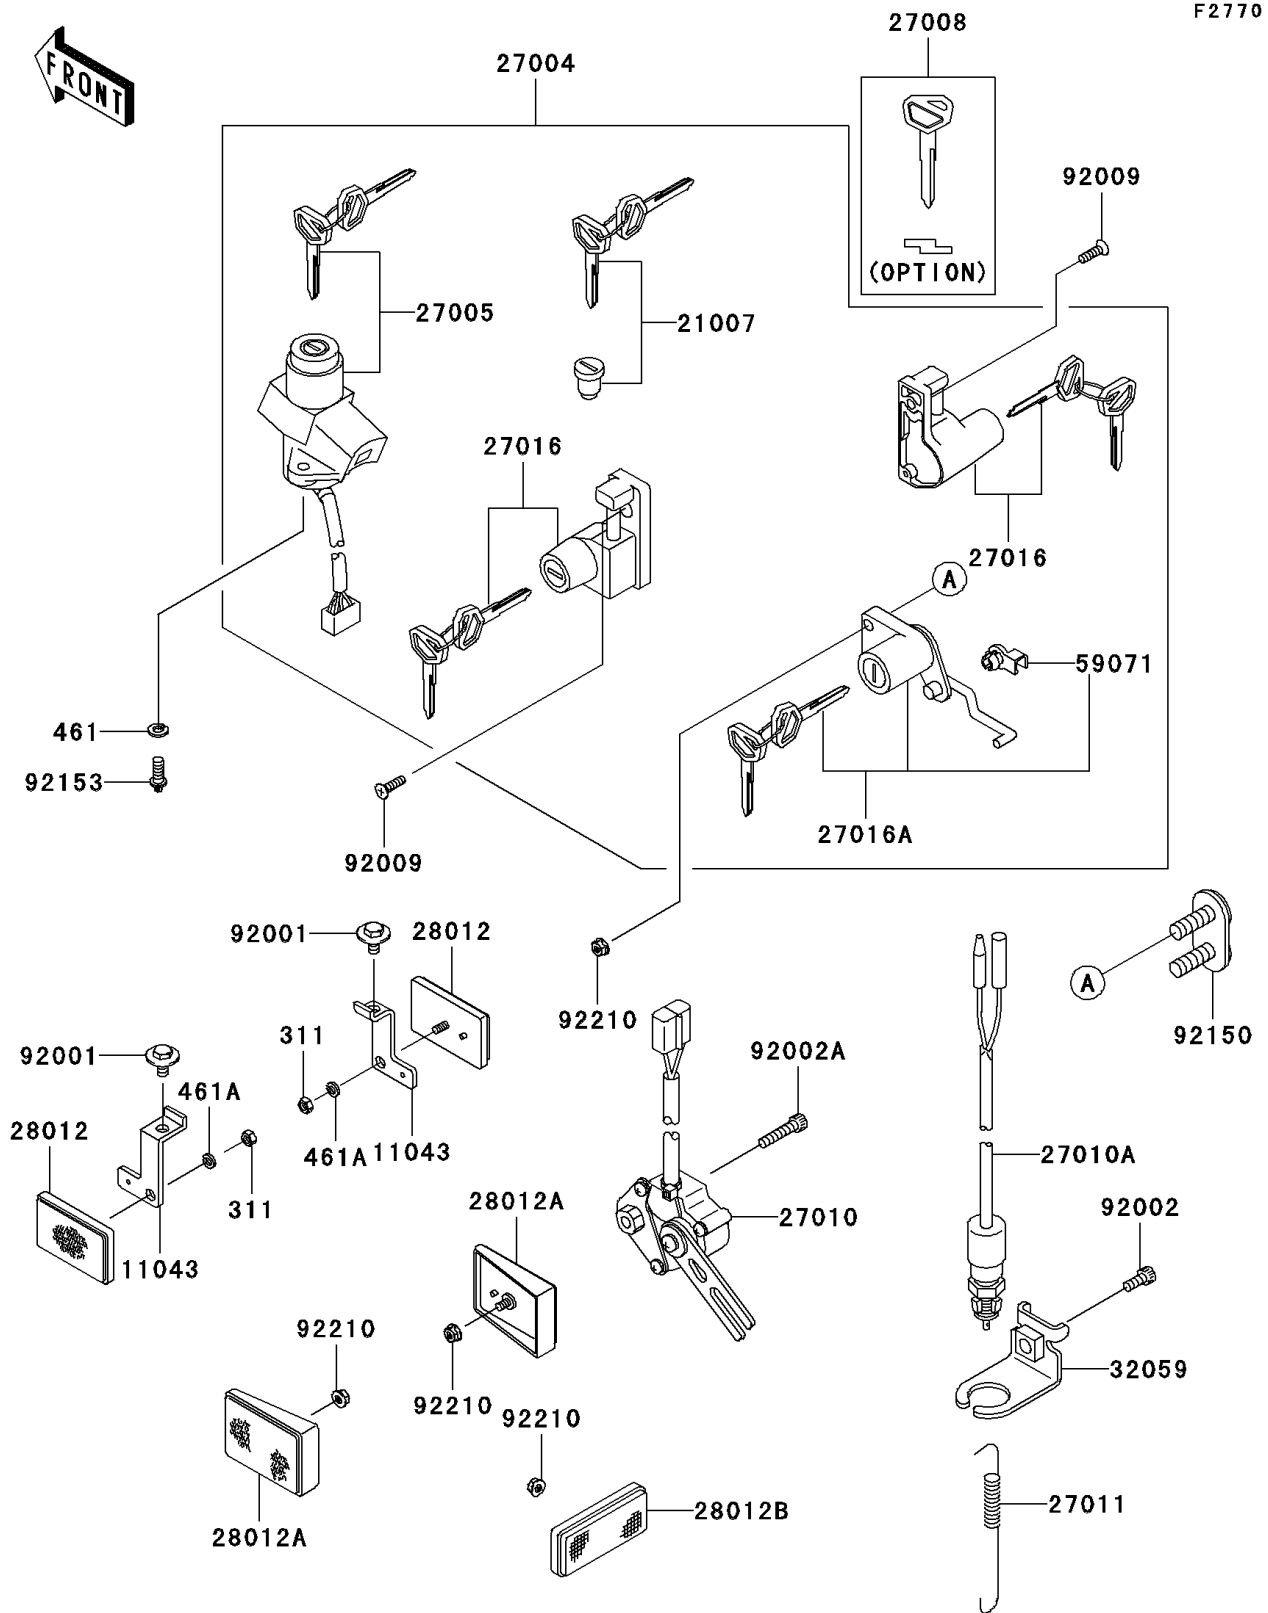

2006 NINJA® 500R PARTS DIAGRAM

Ignition Switch/Locks/Reflectors

2006 NINJA® 500R PARTS LIST

Ignition Switch/Locks/Reflectors

| ITEM NAME | PART NUMBER | QUANTITY |
|---|-------------|----------|
| NUT-HEX (Ref # 311) | 311AB0500 | 1 |
| WASHER-SPRING,6MM (Ref # 461) | 461DA0600 | 1 |
| WASHER-SPRING,5MM,BLACK (Ref # 461A) | 461DB0500 | 1 |
| BRACKET,FR,REFLECTOR (Ref # 11043) | 11043-1423 | 1 |
| ROTOR,LOCK,TANK CAP (Ref # 21007) | 21007-5037 | 1 |
| SWITCH-ASSY (Ref # 27004) | 27004-5464 | 1 |
| SWITCH-ASSY-IGNITION (Ref # 27005) | 27005-5101 | 1 |
| KEY-LOCK,BLANK (Ref # 27008) | 27008-1173 | 1 |
| SWITCH,SIDE STAND (Ref # 27010) | 27010-1467 | 1 |
| SWITCH,REAR BRAKE (Ref # 27010A) | 27010-1479 | 1 |
| SPRING,BRAKE LAMP SWITCH (Ref # 27011) | 27011-006 | 1 |
| LOCK-ASSY,HELMET (Ref # 27016) | 27016-5211 | 1 |
| LOCK-ASSY,SEAT (Ref # 27016A) | 27016-5217 | 1 |
| REFLECTOR-REFLEX (Ref # 28012) | 28012-1003 | 1 |
| REFLECTOR-REFLEX,RR (Ref # 28012A) | 28012-1056 | 1 |
| REFLECTOR-REFLEX (Ref # 28012B) | 28012-1077 | 1 |
| BRACKET-SWITCH,REAR BRAKE (Ref # 32059) | 32059-1121 | 1 |
| JOINT (Ref # 59071) | 59071-1103 | 1 |
| BOLT,6X14,BLACK (Ref # 92001) | 92001-1847 | 1 |
| BOLT,SOCKET,6X14 (Ref # 92002) | 92002-1175 | 1 |
| BOLT,6X28 (Ref # 92002A) | 92002-1537 | 1 |
| SCREW,5X18 (Ref # 92009) | 92009-1305 | 1 |
| BOLT,SEAT LOCK (Ref # 92150) | 92150-1820 | 1 |
| BOLT,TORX,6X16 (Ref # 92153) | 92153-0967 | 1 |
| NUT,FLANGED,5MM (Ref # 92210) | 92210-0007 | 1 |