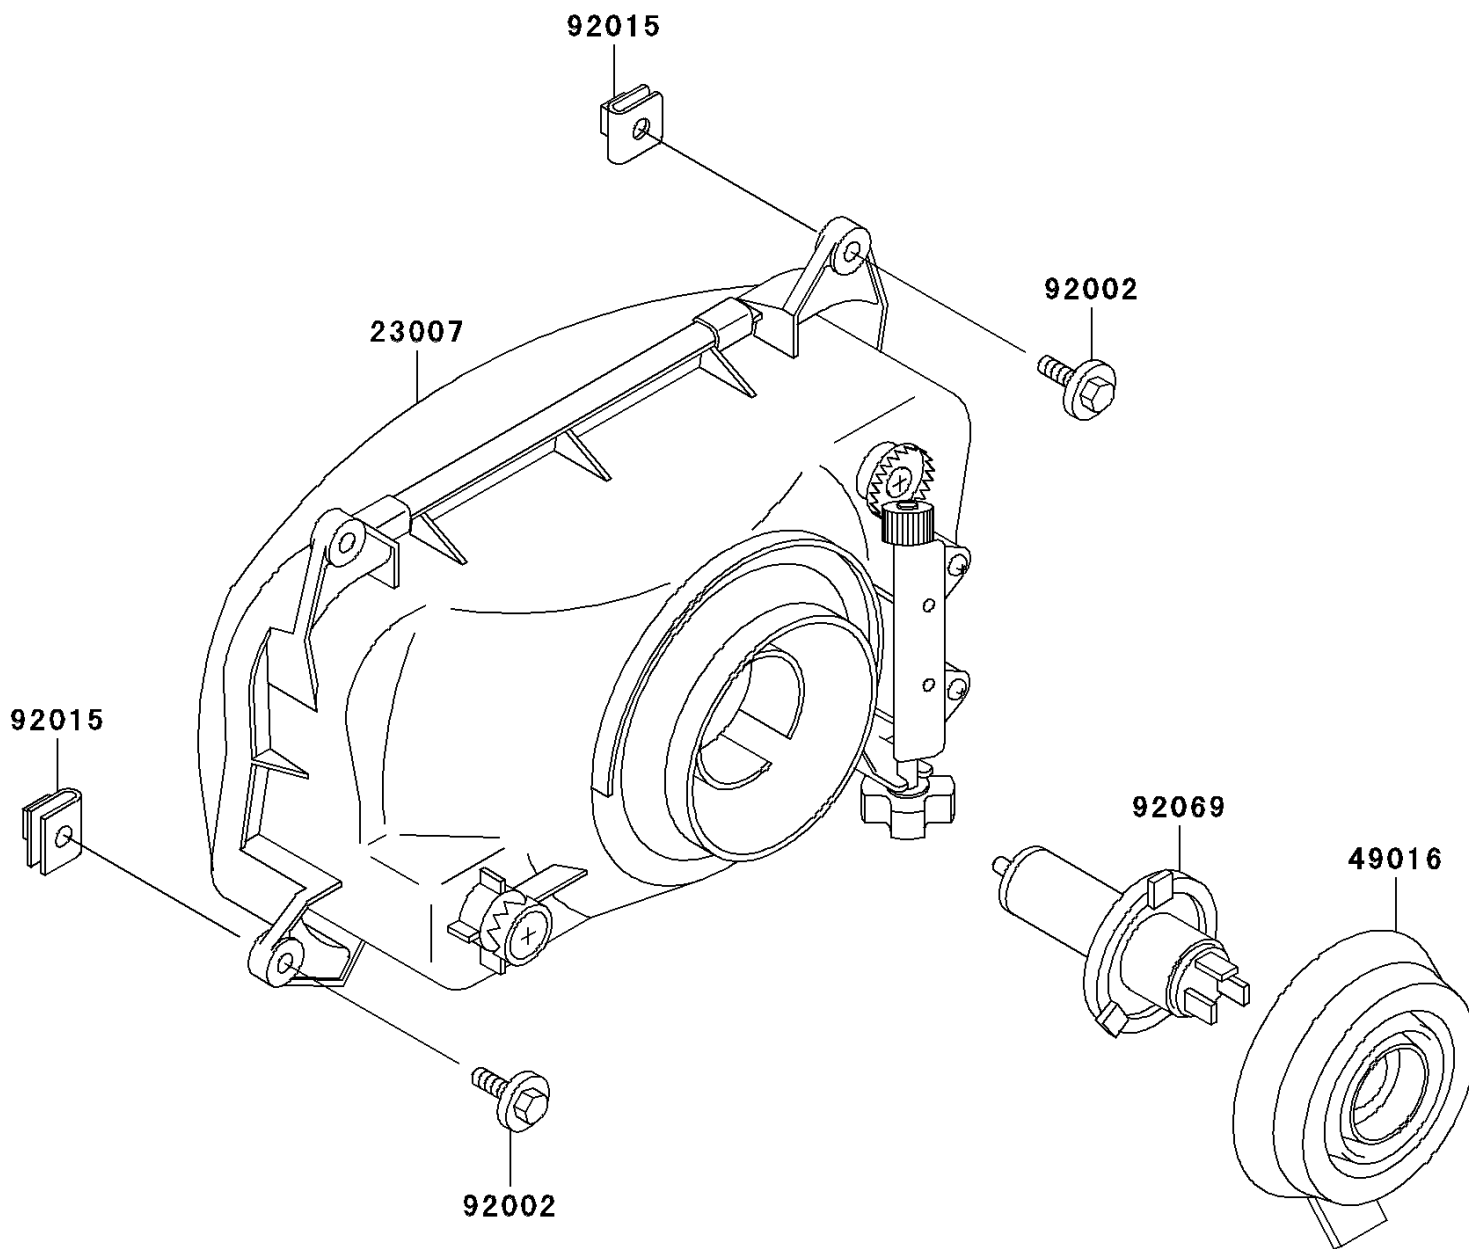

2006 NINJA® 500R PARTS DIAGRAM

Headlight(s)

F2710

2006 NINJA® 500R PARTS LIST

Headlight(s)

ITEM NAME	PART NUMBER	QUANTITY
LENS-COMP,HEAD LAMP (Ref # 23007)	23007-1375	1
COVER-SEAL,HEAD LAMP SOCKET (Ref # 49016)	49016-1137	1
BOLT,UPSET-WP,6X22 (Ref # 92002)	92002-1262	1
NUT,6MM (Ref # 92015)	92015-1602	1
BULB,12V 60/55W,H4 (Ref # 92069)	92069-1002	1