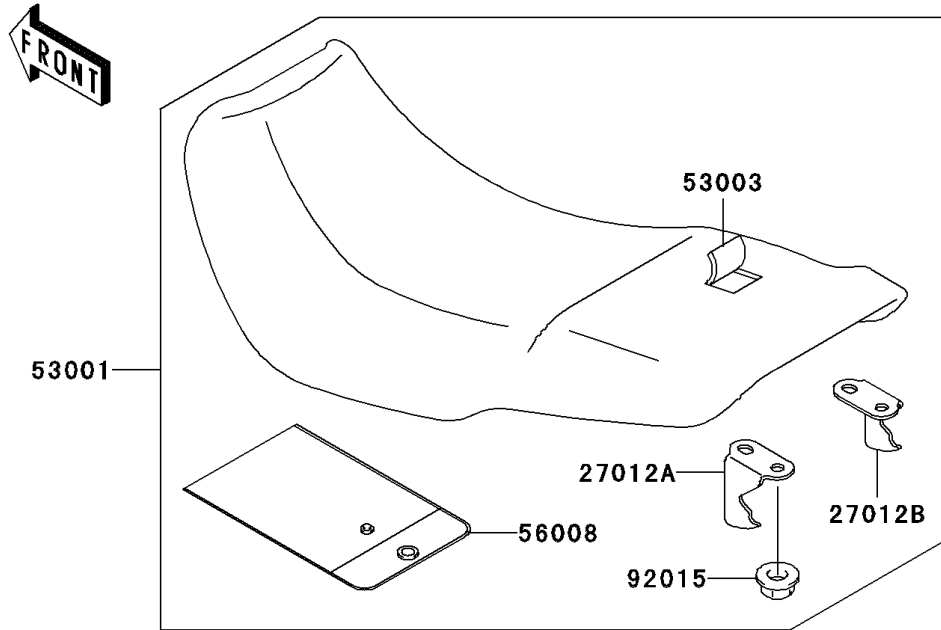

2006 NINJA® 500R PARTS DIAGRAM

Seat

F2510

2006 NINJA® 500R PARTS LIST

Seat

| ITEM NAME | PART NUMBER | QUANTITY |
|---|----------------|----------|
| BOLT-FLANGED,6X25 (Ref # 130) | 130BB0625 | 1 |
| COVER,SEAT,L.GREEN (Ref # 14090E) | 14090-1369-777 | 1 |
| COVER,SEAT,C.F.RED (Ref # 14090F) | 14090-1369-816 | 1 |
| ARM,SEAT LOCK (Ref # 21083) | 21083-1063 | 1 |
| HOOK,SEAT LOCK (Ref # 27012) | 27012-1363 | 1 |
| HOOK,SEAT,LH (Ref # 27012A) | 27012-1377 | 1 |
| HOOK,SEAT,RH (Ref # 27012B) | 27012-1378 | 1 |
| STOPPER,SEAT LOCK SPRING (Ref # 32085) | 32085-1270 | 1 |
| SEAT-ASSY,DUAL,BLACK (Ref # 53001) | 53001-1726-MA | 1 |
| LEATHER,SEAT,BLACK (Ref # 53003) | 53003-1284-MA | 1 |
| BAG,HAND BOOK (Ref # 56008) | 56008-1066 | 1 |
| JOINT (Ref # 59071) | 59071-1103 | 1 |
| BOLT,UPSET-WP,6X12 (Ref # 92002) | 92002-1884 | 1 |
| SCREW,5X16,BLACK (Ref # 92009) | 92009-1654 | 1 |
| NUT,FLANGED,6MM (Ref # 92015) | 92015-1078 | 1 |
| WASHER,NYLON,5.3X11.5X1.5 (Ref # 92022) | 92022-1521 | 1 |
| SPRING (Ref # 92081) | 92081-1982 | 1 |