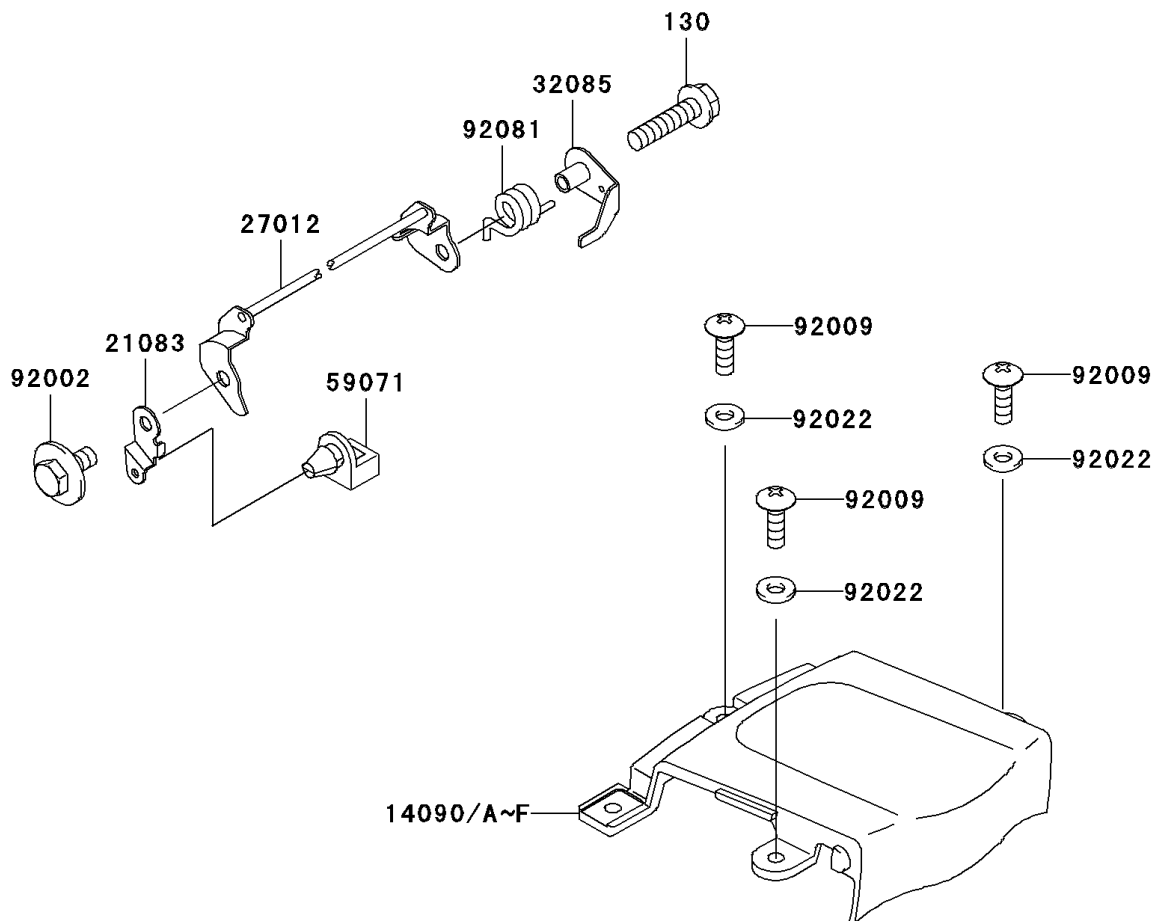

2006 NINJA® 500R PARTS DIAGRAM

Seat

F2510

2006 NINJA® 500R PARTS LIST

Seat

| ITEM NAME | PART NUMBER | QUANTITY |
|---|----------------|----------|
| BOLT-FLANGED,6X25 (Ref # 130) | 130BB0625 | 1 |
| COVER,SEAT,L.GREEN (Ref # 14090E) | 14090-1369-777 | 1 |
| COVER,SEAT,C.F.RED (Ref # 14090F) | 14090-1369-816 | 1 |
| ARM,SEAT LOCK (Ref # 21083) | 21083-1063 | 1 |
| HOOK,SEAT LOCK (Ref # 27012) | 27012-1363 | 1 |
| HOOK,SEAT,LH (Ref # 27012A) | 27012-1377 | 1 |
| HOOK,SEAT,RH (Ref # 27012B) | 27012-1378 | 1 |
| STOPPER,SEAT LOCK SPRING (Ref # 32085) | 32085-1270 | 1 |
| SEAT-ASSY,DUAL,BLACK (Ref # 53001) | 53001-1726-MA | 1 |
| LEATHER,SEAT,BLACK (Ref # 53003) | 53003-1284-MA | 1 |
| BAG,HAND BOOK (Ref # 56008) | 56008-1066 | 1 |
| JOINT (Ref # 59071) | 59071-1103 | 1 |
| BOLT,UPSET-WP,6X12 (Ref # 92002) | 92002-1884 | 1 |
| SCREW,5X16,BLACK (Ref # 92009) | 92009-1654 | 1 |
| NUT,FLANGED,6MM (Ref # 92015) | 92015-1078 | 1 |
| WASHER,NYLON,5.3X11.5X1.5 (Ref # 92022) | 92022-1521 | 1 |
| SPRING (Ref # 92081) | 92081-1982 | 1 |