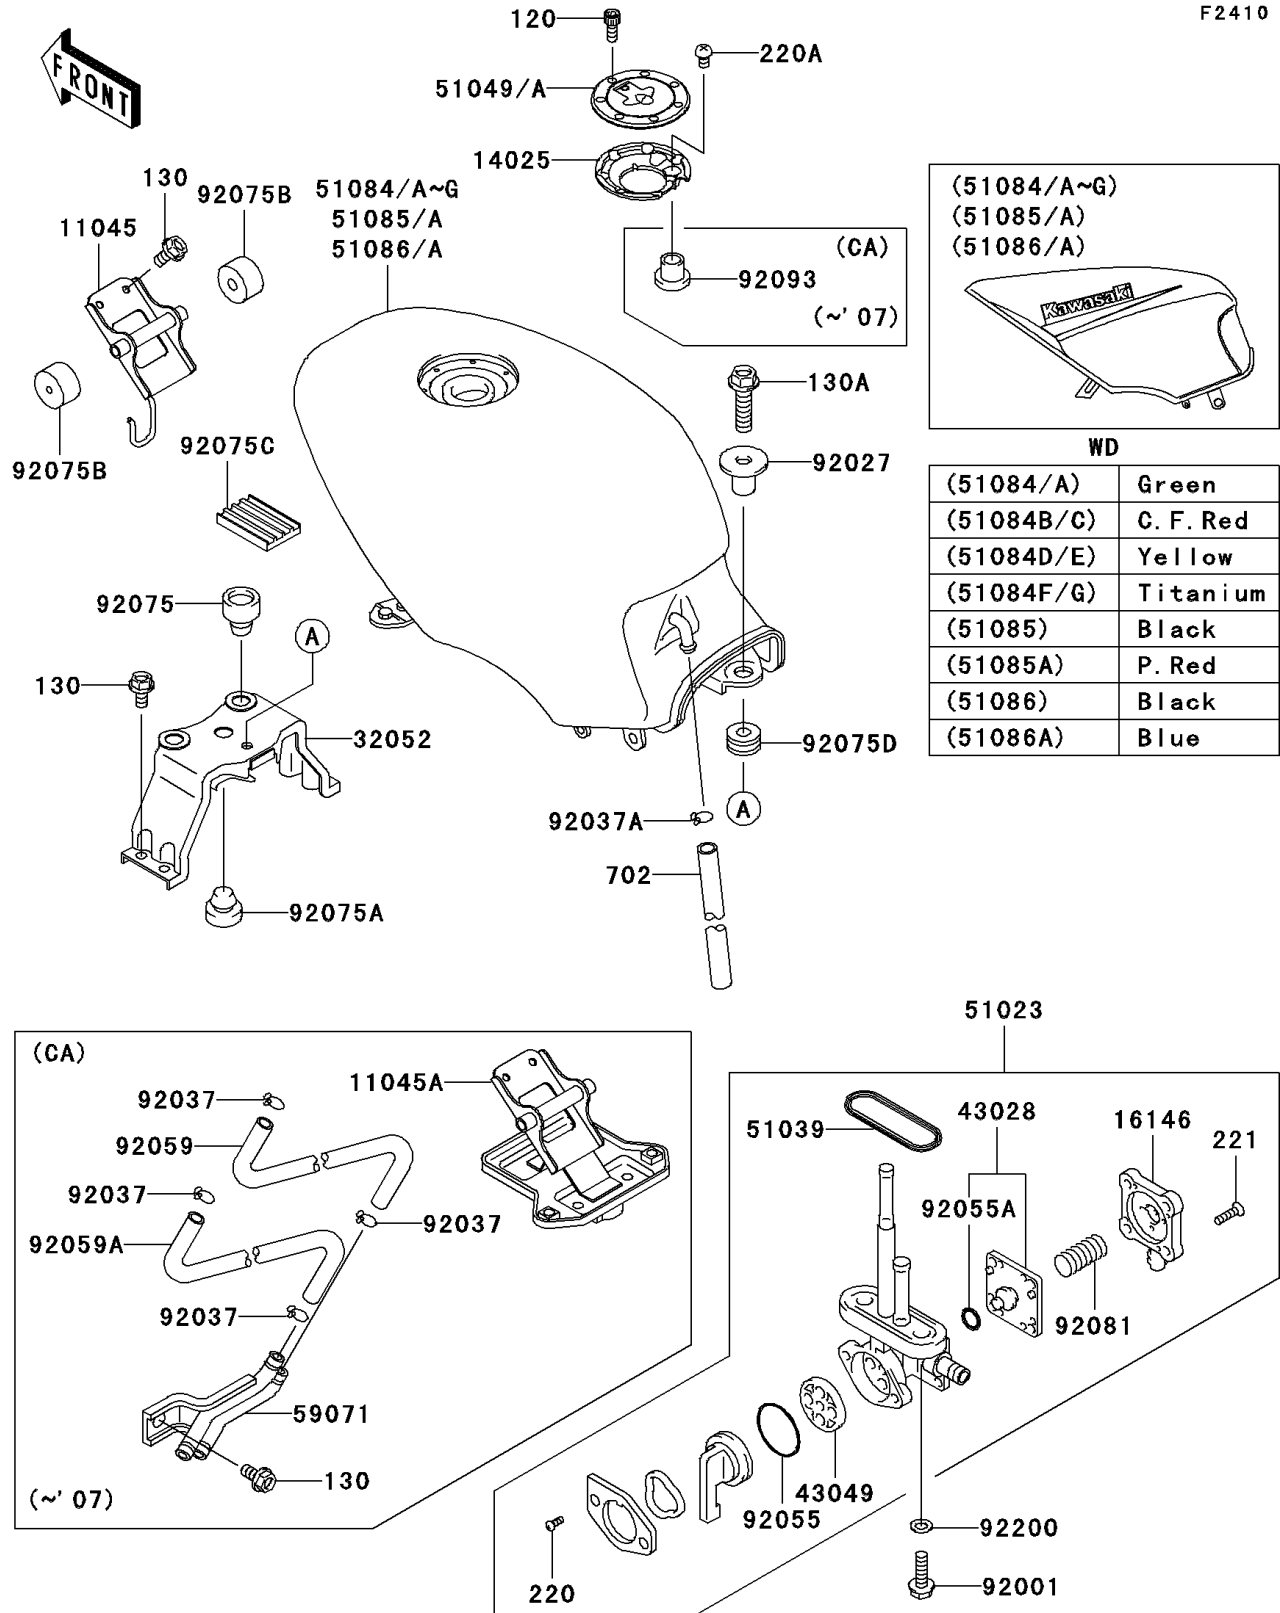

2006 NINJA® 500R PARTS DIAGRAM

Fuel Tank(6/6)

F2410

2006 NINJA® 500R PARTS LIST

Fuel Tank(6/6)

ITEM NAME	PART NUMBER	QUANTITY
COVER,TANK CAP (Ref # 14025)	14025-1913	1
COVER-ASSY,TAP DIAPHRAGM (Ref # 16146)	16146-1010	1
BRACKET-TANK,FUEL,RR (Ref # 32052)	32052-1394	1
DIAPHRAGM (Ref # 43028)	43028-1033	1
PACKING (Ref # 43049)	43049-1103	1
TAP-ASSY,FUEL (Ref # 51023)	51023-1389	1
RING,TAP FLANGED (Ref # 51039)	51039-003	1
CAP-TANK,FUEL (Ref # 51049A)	51049-1130	1
BOLT,6X20 (Ref # 92001)	92001-1091	1
COLLAR,L=19.3 (Ref # 92027)	92027-1780	1
CLAMP (Ref # 92037A)	92037-1712	1
RING-O,TAP LEVER (Ref # 92055)	92055-1085	1
RING-O (Ref # 92055A)	92055-1664	1
DAMPER (Ref # 92075)	92075-015	1
DAMPER (Ref # 92075A)	92075-1045	1
DAMPER,FUEL TANK,FR (Ref # 92075B)	92075-1115	1
DAMPER (Ref # 92075C)	92075-1489	1
DAMPER (Ref # 92075D)	92075-1736	1
SPRING,TAP DIAPHRAGM (Ref # 92081)	92081-1240	1
WASHER,6.5X11.5X0.8 (Ref # 92200)	92200-0117	1
BOLT-SOCKET,5X12 (Ref # 120)	120CB0512	1
BOLT-FLANGED,8X30 (Ref # 130A)	130BA0830	1
SCREW-PAN-CROS,3X8 (Ref # 220)	220AA0308	1
SCREW-PAN-CROSS,5X8 (Ref # 220A)	220AB0508	1
SCREW-CSK-CROS,4X14 (Ref # 221)	221AA0414	1
TUBE-RUBBER,7X10X380 (Ref # 702)	702A07380	1
BRACKET,FUEL TANK,FR (Ref # 11045)	11045-1362	1
BRACKET,FUEL TANK,FR (Ref # 11045A)	11045-1389	1
TANK-COMP-FUEL,L.GREEN (Ref # 51084)	51084-5071-777	1

2006 NINJA® 500R PARTS LIST

Fuel Tank(6/6)

ITEM NAME	PART NUMBER	QUANTITY
TANK-COMP-FUEL,L.GREEN (Ref # 51084A)	51084-5072-777	1
TANK-COMP-FUEL,C.F.RED (Ref # 51084B)	51084-5073-816	1
TANK-COMP-FUEL,C.F.RED (Ref # 51084C)	51084-5074-816	1
JOINT,EVAPO (Ref # 59071)	59071-1122	1
CLAMP,TUBE (Ref # 92037)	92037-010	1
TUBE,EVAPO (Ref # 92059)	92059-1767	1
TUBE,EVAPO (Ref # 92059A)	92059-1768	1
SEAL,FUEL TANK CAP (Ref # 92093)	92093-1030	1
BOLT-FLANGED,6X12 (Ref # 130)	130AA0612	2