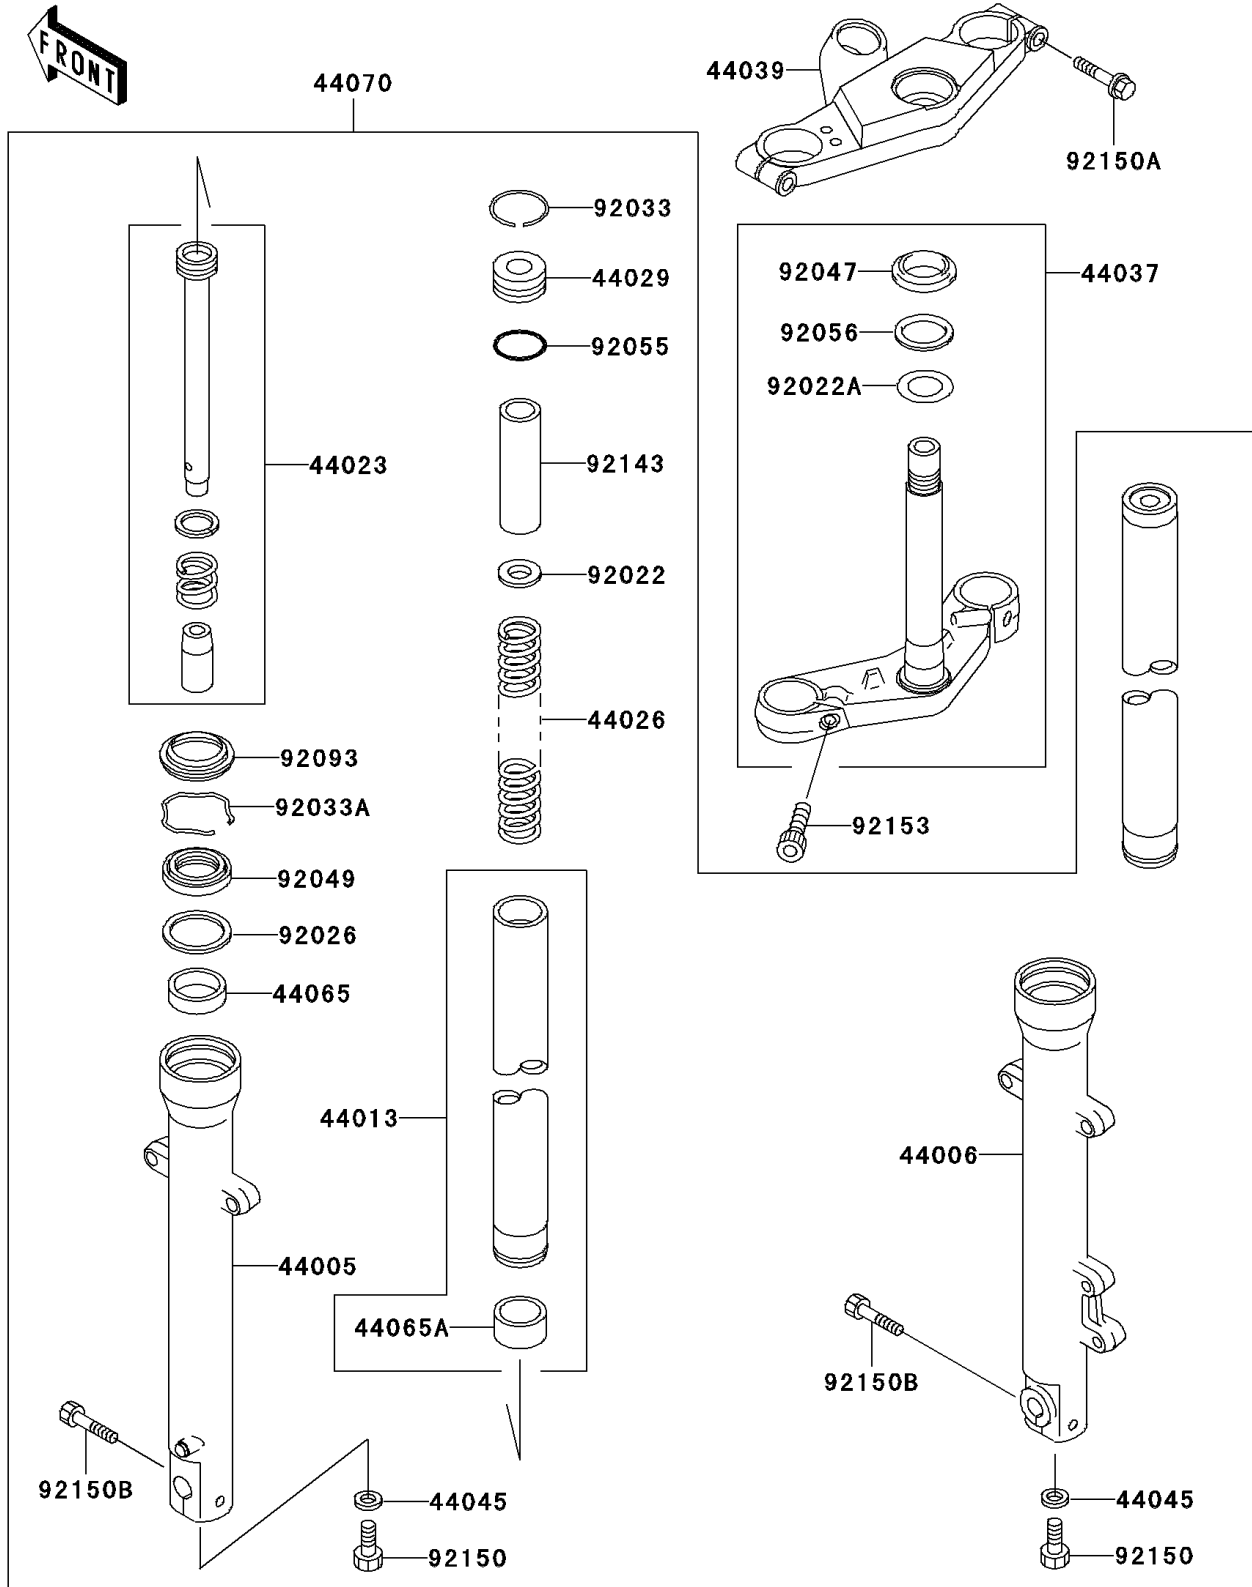

2006 NINJA® 500R PARTS DIAGRAM

Front Fork(D6F)

F2340

2006 NINJA® 500R PARTS LIST

Front Fork(D6F)

ITEM NAME	PART NUMBER	QUANTITY
PIPE-LEFT FORK OUTER (Ref # 44005)	44005-1330	1
PIPE-RIGHT FORK OUTER (Ref # 44006)	44006-1330	1
PIPE-FORK INNER (Ref # 44013)	44013-1394	1
CYLINDER-COMP-FORK (Ref # 44023)	44023-1092	1
SPRING-FRONT FORK (Ref # 44026)	44026-1555	1
SEAT-FORK SPRING (Ref # 44029)	44029-1127	1
HOLDER-FORK UNDER (Ref # 44037)	44037-1319	1
HOLDER-FORK UPPER,BLACK (Ref # 44039)	44039-1246-10	1
GASKET,FORK CYLINDER BOLT (Ref # 44045)	44045-051	1
BUSHING-FRONT FORK (Ref # 44065)	44065-1109	1
BUSHING-FRONT FORK,INNER PIPE (Ref # 44065A)	44065-1110	1
DAMPER-ASSY,FORK (Ref # 44070)	44070-5174	1
WASHER (Ref # 92022)	92022-1879	1
WASHER,30.5X50X0.6 (Ref # 92022A)	92022-231	1
SPACER,FORK (Ref # 92026)	92026-1443	1
RING-SNAP (Ref # 92033)	92033-1236	1
RING-SNAP (Ref # 92033A)	92033-1286	1
RACE,STEERING STEM BEARING (Ref # 92047)	92047-012	1
SEAL-OIL,FORK OUTER (Ref # 92049)	92049-1421	1
RING-O,FORK SPRING SEAT (Ref # 92055)	92055-1384	1
SEAL-OIL,STEERING STEM (Ref # 92056)	92056-003	1
SEAL,FORK OUTER (Ref # 92093)	92093-1367	1
COLLAR,FORK,L=100 (Ref # 92143)	92143-1682	1
BOLT,SOCKET,8X18 (Ref # 92150)	92150-1432	1
BOLT (Ref # 92150A)	92150-1610	1
BOLT,SOCKET,8MM (Ref # 92150B)	92150-1613	1
BOLT,SOCKET,10X25 (Ref # 92153)	92153-0301	1