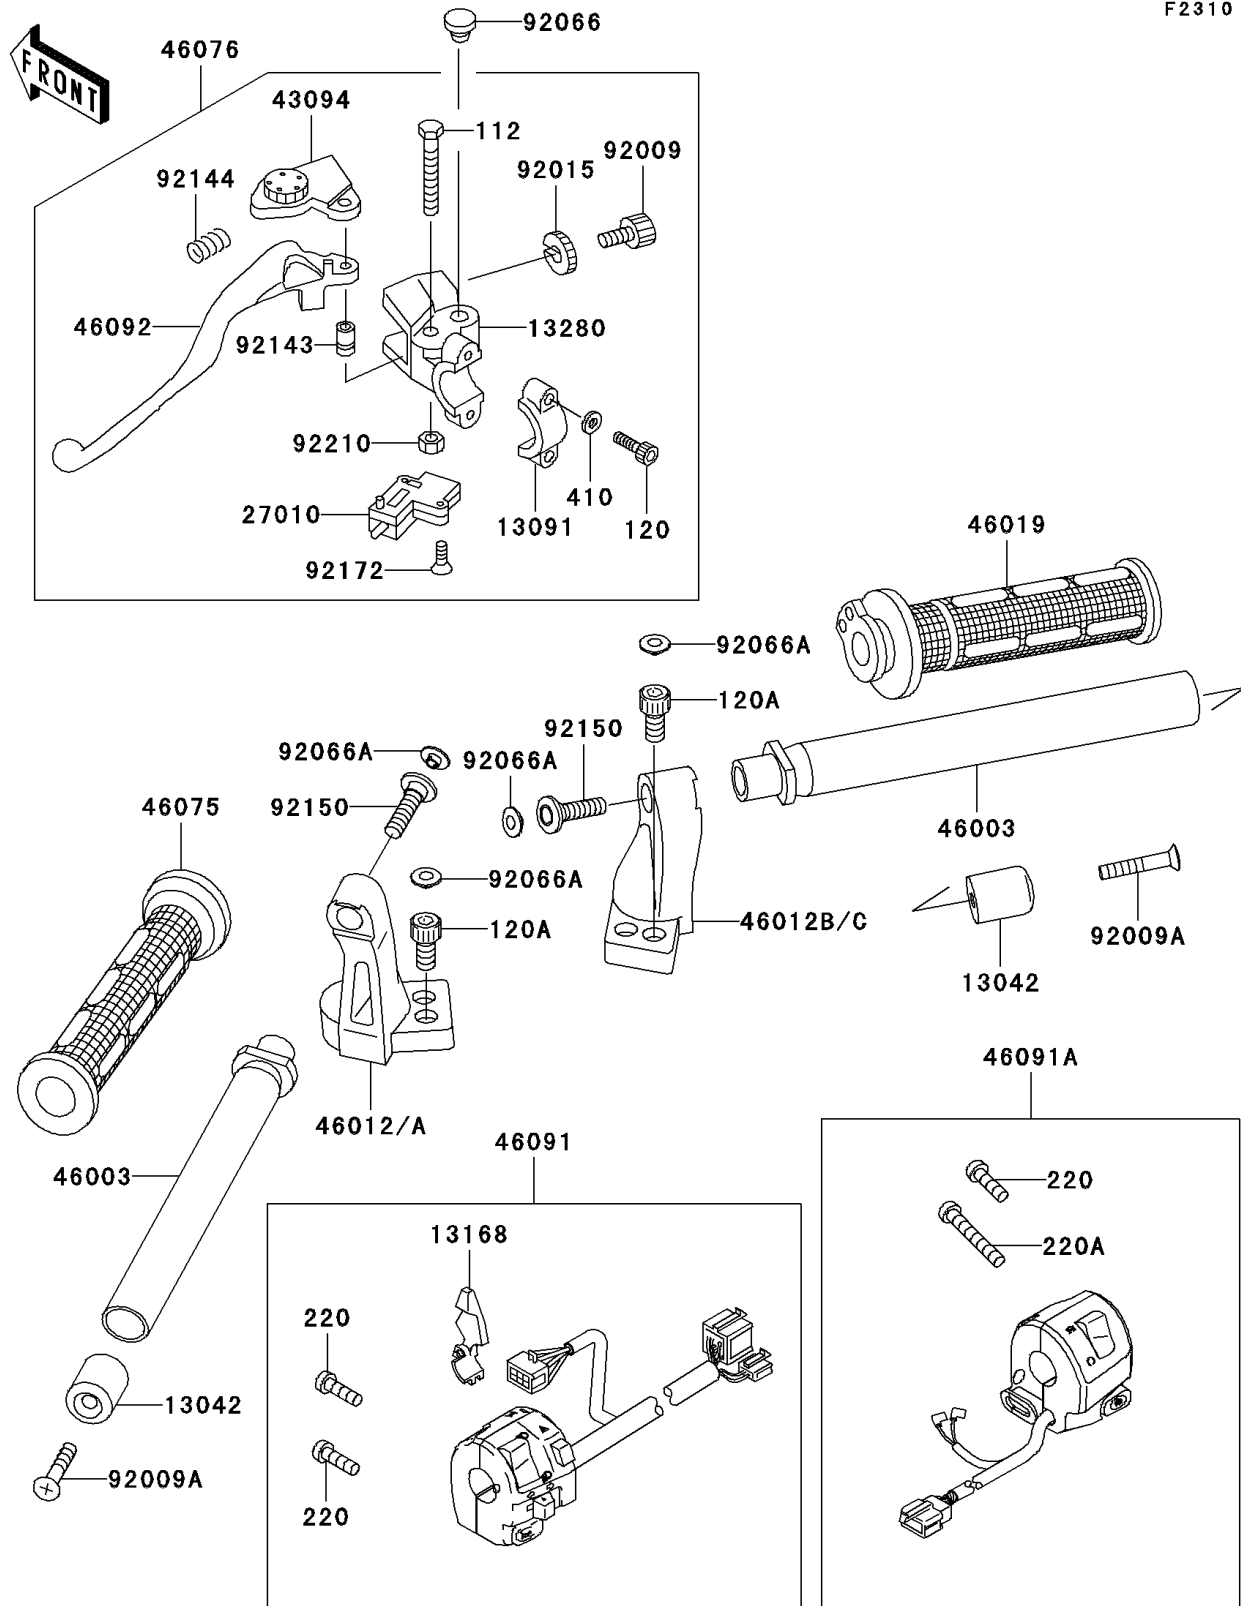

2006 NINJA® 500R PARTS DIAGRAM

Handlebar

F2310

2006 NINJA® 500R PARTS LIST

Handlebar

| ITEM NAME | PART NUMBER | QUANTITY |
|---|---------------|----------|
| BOLT-UPSET,6X40 (Ref # 112) | 112C0640 | 1 |
| BOLT-SOCKET,6X20 (Ref # 120) | 120CB0620 | 1 |
| BOLT-SOCKET,8X16 (Ref # 120A) | 120CB0816 | 1 |
| SCREW-PAN-CROS,5X25 (Ref # 220) | 220AB0525 | 1 |
| SCREW-PAN-CROSS,5X40 (Ref # 220A) | 220AB0540 | 1 |
| WASHER-PLAIN-SMALL,6MM (Ref # 410) | 410AB0600 | 1 |
| WEIGHT,HANDLE (Ref # 13042) | 13042-1069 | 1 |
| HOLDER,CLUTCH LEVER (Ref # 13091) | 13091-1624 | 1 |
| LEVER,CHOKE (Ref # 13168) | 13168-1516 | 1 |
| HOLDER,CLUTCH LEVER (Ref # 13280) | 13280-0248 | 1 |
| SWITCH,CLUTCH,BLACK (Ref # 27010) | 27010-1094 | 1 |
| ADJUSTER,CLUTCH LEVER (Ref # 43094) | 43094-1053 | 1 |
| HANDLE (Ref # 46003) | 46003-1390 | 1 |
| HOLDER-HANDLE,LH,BLACK (Ref # 46012) | 46012-1248-10 | 1 |
| HOLDER-HANDLE,RH,BLACK (Ref # 46012B) | 46012-1249-10 | 1 |
| GRIP-ASSY,THROTTLE (Ref # 46019) | 46019-1077 | 1 |
| GRIP,LH (Ref # 46075) | 46075-1088 | 1 |
| LEVER-ASSY-GRIP,CLUTCH (Ref # 46076) | 46076-0046 | 1 |
| HOUSING-ASSY-CONTROL,LH (Ref # 46091) | 46091-1671 | 1 |
| HOUSING-ASSY-CONTROL,RH (Ref # 46091A) | 46091-1672 | 1 |
| LEVER-GRIP,CLUTCH (Ref # 46092) | 46092-1161 | 1 |
| SCREW,CABLE ADJUST,8MM,BLACK (Ref # 92009) | 92009-1134 | 1 |
| SCREW,8X45 (Ref # 92009A) | 92009-1257 | 1 |
| NUT,CABLE ADJUST LOCK,8MM,BLK (Ref # 92015) | 92015-1197 | 1 |
| PLUG,9.5X8,POLYETHYLENE (Ref # 92066) | 92066-1077 | 1 |
| PLUG (Ref # 92066A) | 92066-1216 | 1 |
| COLLAR (Ref # 92143) | 92143-1379 | 1 |
| SPRING (Ref # 92144) | 92144-1467 | 1 |
| BOLT,8X30 (Ref # 92150) | 92150-1425 | 1 |

2006 NINJA® 500R PARTS LIST

Handlebar

| ITEM NAME | PART NUMBER | QUANTITY |
|----------------------------|-------------|----------|
| SCREW,3X16 (Ref # 92172) | 92172-0183 | 1 |
| NUT,LOCK,6MM (Ref # 92210) | 92210-0006 | 1 |