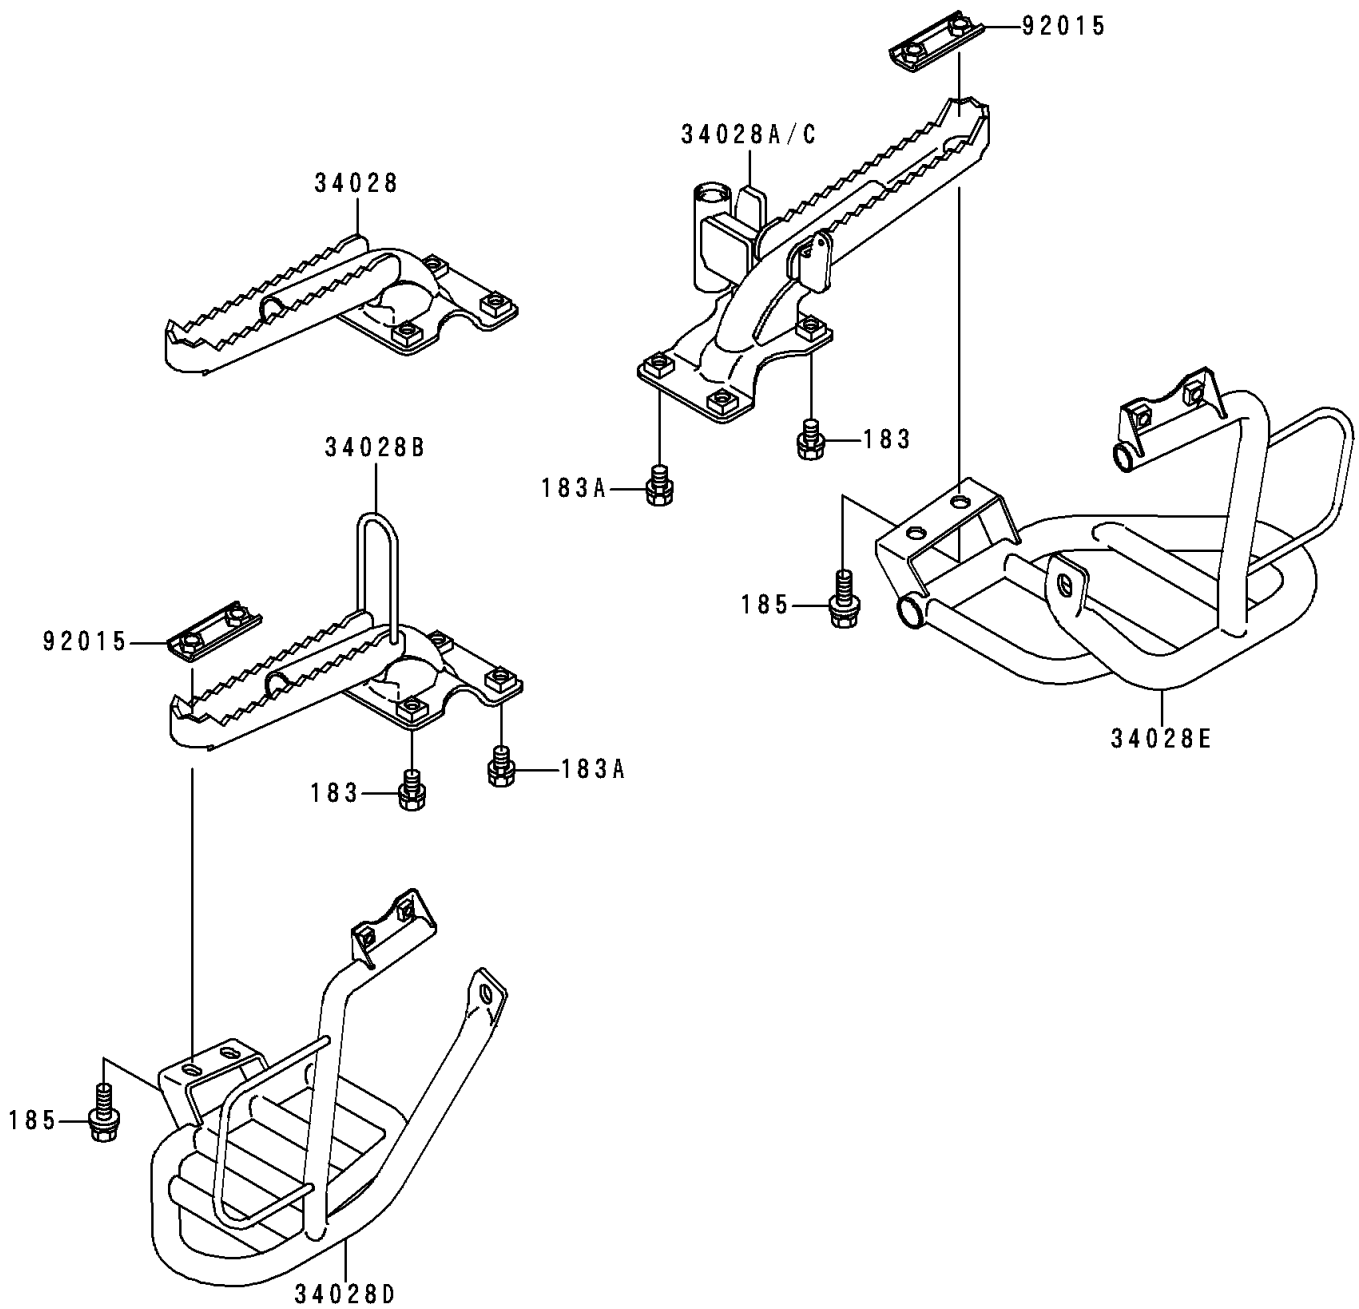

1988 Bayou[®] 300 PARTS DIAGRAM

Step

F2160

1988 Bayou® 300 PARTS LIST

Step

ITEM NAME	PART NUMBER	QUANTITY
BOLT-UPSET-WS-SMALL (Ref # 183)	183H0814	1
BOLT-UPSET-WS-SMALL (Ref # 183A)	183H0818	1
STEP,LH (Ref # 34028)	34028-1166	1
STEP,RH (Ref # 34028A)	34028-1254	1