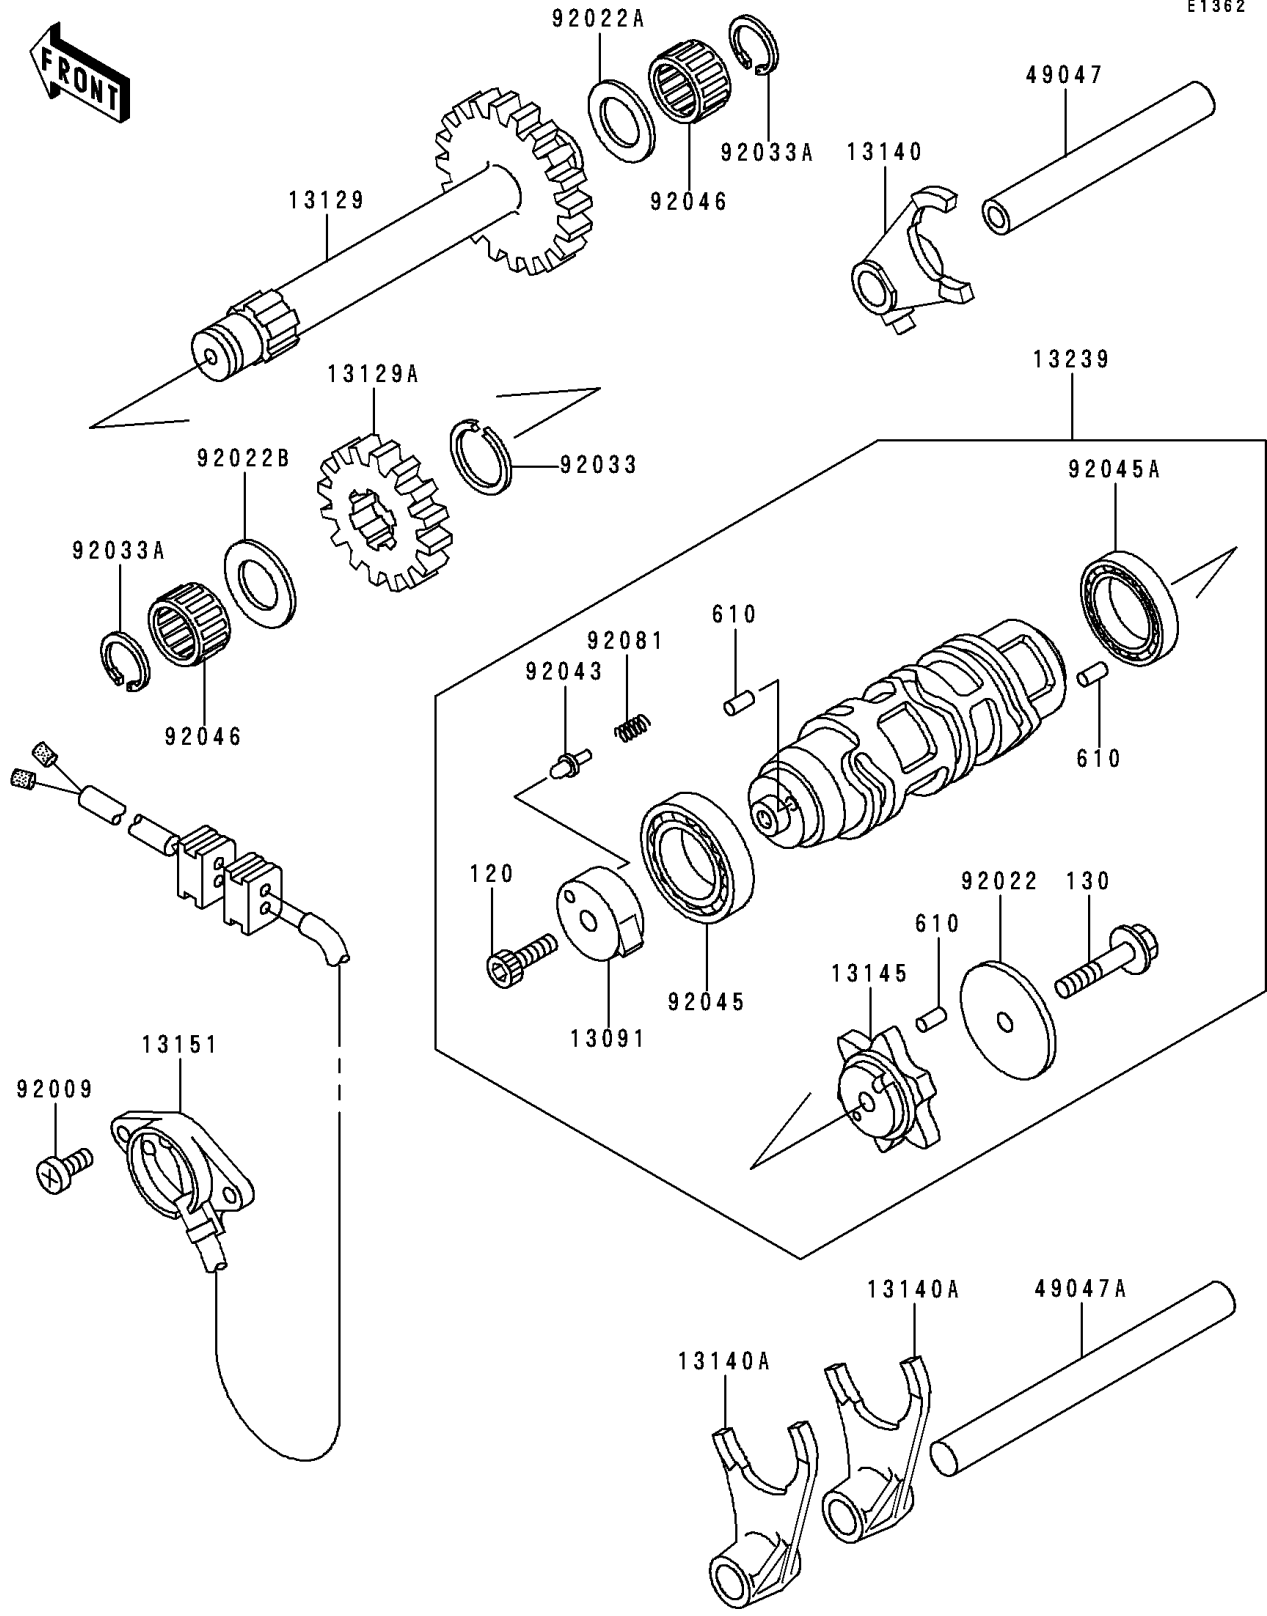

1988 Bayou® 300 PARTS DIAGRAM

Change Drum/Shift Fork

E1362

1988 Bayou® 300 PARTS LIST

Change Drum/Shift Fork

ITEM NAME	PART NUMBER	QUANTITY
BOLT-SOCKET,6X20 (Ref # 120)	120Q0620	1
BOLT-FLANGED,6X30 (Ref # 130)	130G0630	1
ROLLER,4X10 (Ref # 610)	610A0410	1
HOLDER,NEUTRAL SWITCH (Ref # 13091)	13091-1443	1
GEAR-REVERSE (Ref # 13129)	13129-1705	1
GEAR-REVERSE,20T (Ref # 13129A)	13129-1706	1
FORK-SHIFT (Ref # 13140)	13140-1134	1
FORK-SHIFT (Ref # 13140A)	13140-1135	1
CAM-CHANGE DRUM (Ref # 13145)	13145-1064	1
SWITCH-COMP (Ref # 13151)	13151-1072	1
DRUM-ASSY-CHANGE (Ref # 13239)	13239-1154	1
ROD-SHIFT,L=93.7 (Ref # 49047)	49047-1003	1
ROD-SHIFT (Ref # 49047A)	49047-1062	1
SCREW,5X14 (Ref # 92009)	92009-1341	1
WASHER,6.2X38X1.2 (Ref # 92022)	92022-1500	1
WASHER,17.3X28X1 (Ref # 92022A)	92022-255	1
WASHER,17.3X30X1.4 (Ref # 92022B)	92022-270	1
RING-SNAP,20X25.5X1.2 (Ref # 92033)	92033-025	1
RING-SNAP (Ref # 92033A)	92033-032	1
PIN (Ref # 92043)	92043-1287	1
BEARING-BALL,6805 (Ref # 92045)	92045-1122	1
BEARING-BALL,6905X1 (Ref # 92045A)	92045-1150	1
BEARING-NEEDLE,K17X23X13.8 (Ref # 92046)	92046-1184	1
SPRING (Ref # 92081)	92081-1763	1