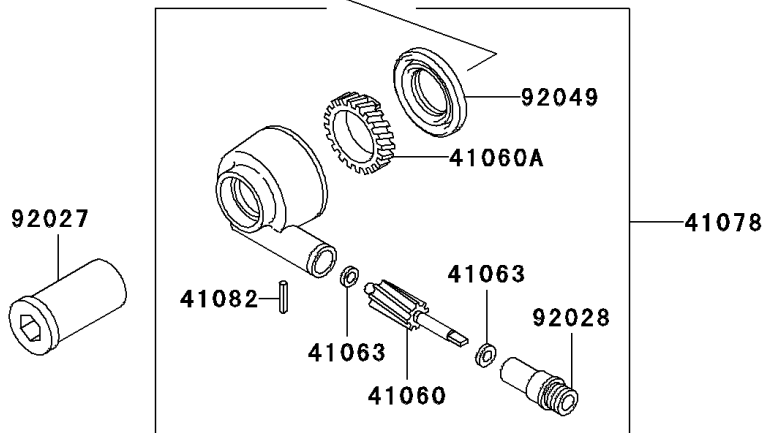

2006 NINJA® 500R PARTS DIAGRAM

Front Wheel

F2230

2006 NINJA® 500R PARTS LIST

Front Wheel

ITEM NAME	PART NUMBER	QUANTITY
CIRCLIP-TYPE-C,35MM (Ref # 481)	481J3500	1
BEARING-BALL (Ref # 601)	601B6202UU	1
GEAR-METER SCREW,9T (Ref # 41060)	41060-1123	1
GEAR-METER SCREW,23T (Ref # 41060A)	41060-1124	1
WASHER,5.1X9X0.4 (Ref # 41063)	41063-001	1
RECEIVER-SPEEDOMETER (Ref # 41064)	41064-1006	1
AXLE,FR (Ref # 41068)	41068-1175	1
WHEEL-ASSY,FR,BLACK (Ref # 41073)	41073-1543-R2	1
CASE-ASSY-METER GEAR (Ref # 41078)	41078-1068	1
PIN,SPRING (Ref # 41082)	41082-001	1
COLLAR,FR AXLE,L=36.5 (Ref # 92027)	92027-1726	1
BUSHING,SPEEDOMETER (Ref # 92028)	92028-1066	1
RING-SNAP,42MM (Ref # 92033)	92033-1041	1
SEAL-OIL,BJN30427-C3 (Ref # 92049)	92049-1057	1
SEAL-OIL,MH20354.5 (Ref # 92049A)	92049-1176	1
COLLAR,15.1X20X70 (Ref # 92143)	92143-1185	1
COLLAR,FR AXLE,L=24 (Ref # 92143A)	92143-1187	1