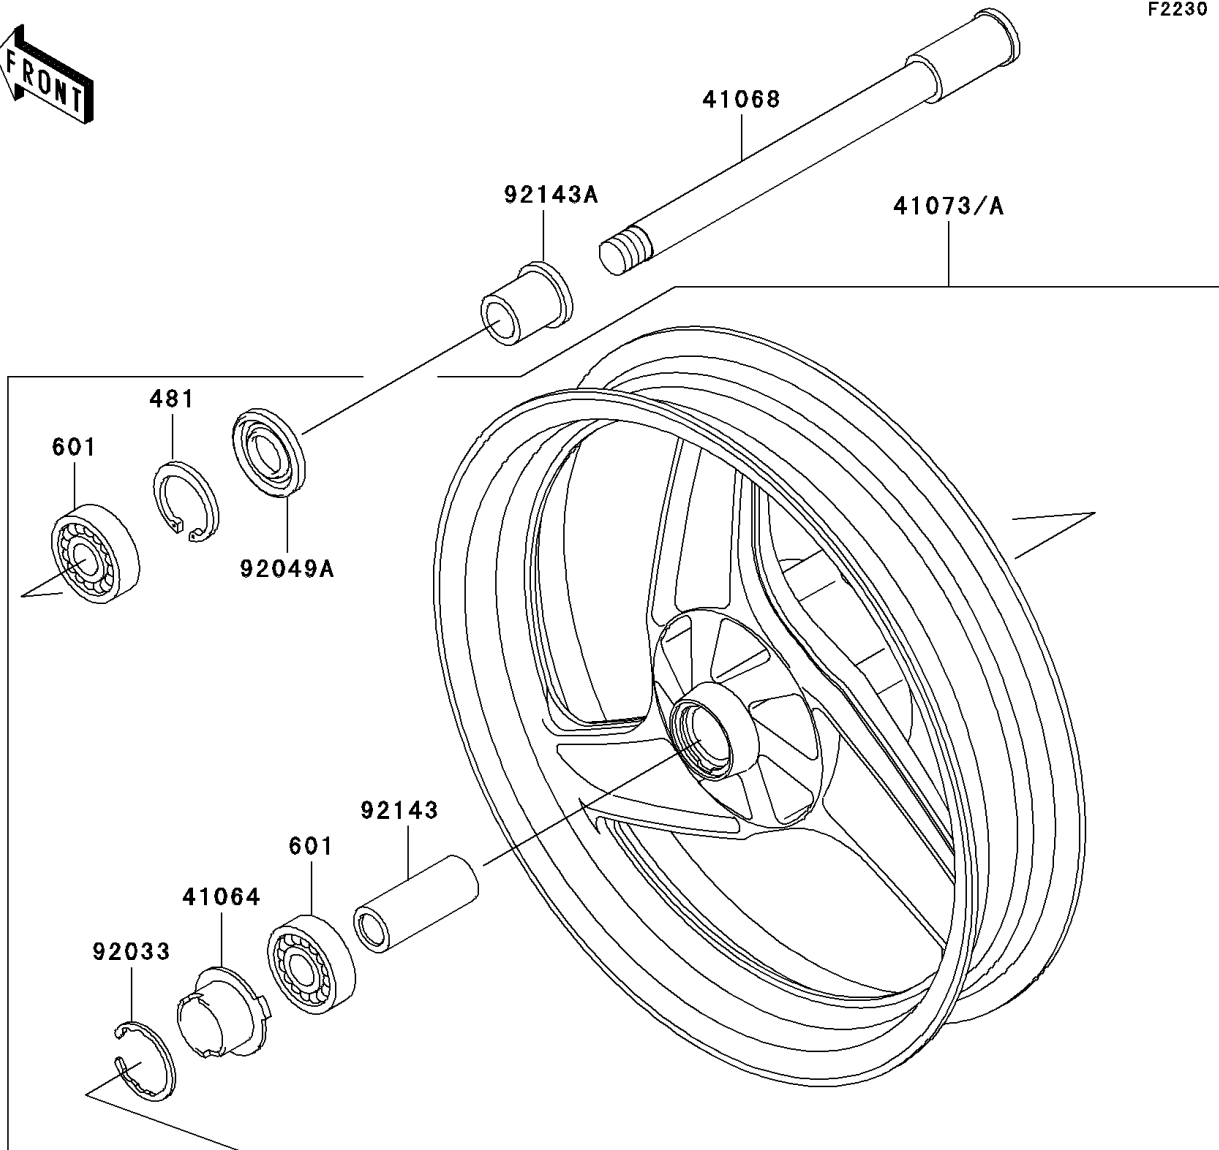

2006 NINJA® 500R PARTS DIAGRAM

Front Wheel

F2230

2006 NINJA® 500R PARTS LIST

Front Wheel

ITEM NAME	PART NUMBER	QUANTITY
CIRCLIP-TYPE-C,35MM (Ref # 481)	481J3500	1
BEARING-BALL (Ref # 601)	601B6202UU	1
GEAR-METER SCREW,9T (Ref # 41060)	41060-1123	1
GEAR-METER SCREW,23T (Ref # 41060A)	41060-1124	1
WASHER,5.1X9X0.4 (Ref # 41063)	41063-001	1
RECEIVER-SPEEDOMETER (Ref # 41064)	41064-1006	1
AXLE,FR (Ref # 41068)	41068-1175	1
WHEEL-ASSY,FR,BLACK (Ref # 41073)	41073-1543-R2	1
CASE-ASSY-METER GEAR (Ref # 41078)	41078-1068	1
PIN,SPRING (Ref # 41082)	41082-001	1
COLLAR,FR AXLE,L=36.5 (Ref # 92027)	92027-1726	1
BUSHING,SPEEDOMETER (Ref # 92028)	92028-1066	1
RING-SNAP,42MM (Ref # 92033)	92033-1041	1
SEAL-OIL,BJN30427-C3 (Ref # 92049)	92049-1057	1
SEAL-OIL,MH20354.5 (Ref # 92049A)	92049-1176	1
COLLAR,15.1X20X70 (Ref # 92143)	92143-1185	1
COLLAR,FR AXLE,L=24 (Ref # 92143A)	92143-1187	1