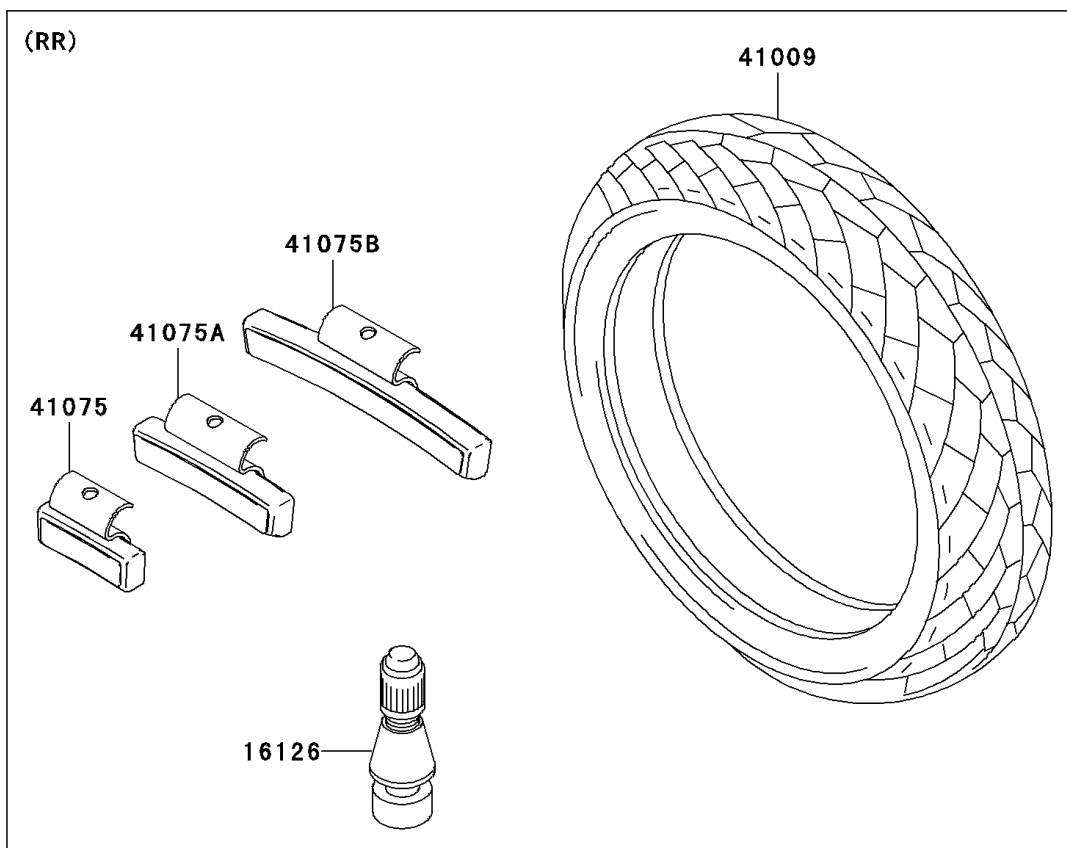

## 2006 NINJA® 500R PARTS DIAGRAM

Tires

F2210

## 2006 NINJA® 500R PARTS LIST

Tires

ITEM NAME	PART NUMBER	QUANTITY
VALVE,TIRE (Ref # 16126)	16126-1140	1
TIRE,FR,110/70-17 54H,G549(BS) (Ref # 41002)	41002-1981	1
TIRE,RR,130/70-17 62H,G550(BS) (Ref # 41009)	41009-1325	1
BALANCER-WHEEL,10G,SILVER (Ref # 41075)	41075-0014	1
BALANCER-WHEEL,20G,SILVER (Ref # 41075A)	41075-0015	1
BALANCER-WHEEL,30G,SILVER (Ref # 41075B)	41075-0016	1