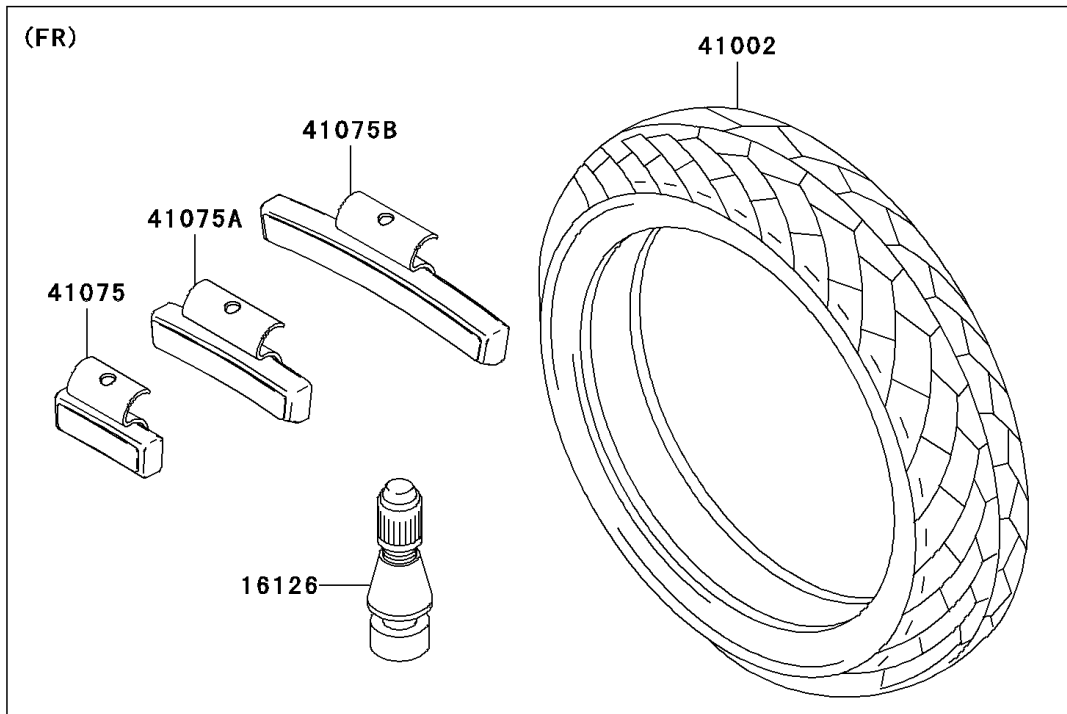

## 2006 NINJA® 500R PARTS DIAGRAM

Tires

F2210

## 2006 NINJA® 500R PARTS LIST

Tires

ITEM NAME	PART NUMBER	QUANTITY
VALVE,TIRE (Ref # 16126)	16126-1140	1
TIRE,FR,110/70-17 54H,G549(BS) (Ref # 41002)	41002-1981	1
TIRE,RR,130/70-17 62H,G550(BS) (Ref # 41009)	41009-1325	1
BALANCER-WHEEL,10G,SILVER (Ref # 41075)	41075-0014	1
BALANCER-WHEEL,20G,SILVER (Ref # 41075A)	41075-0015	1
BALANCER-WHEEL,30G,SILVER (Ref # 41075B)	41075-0016	1