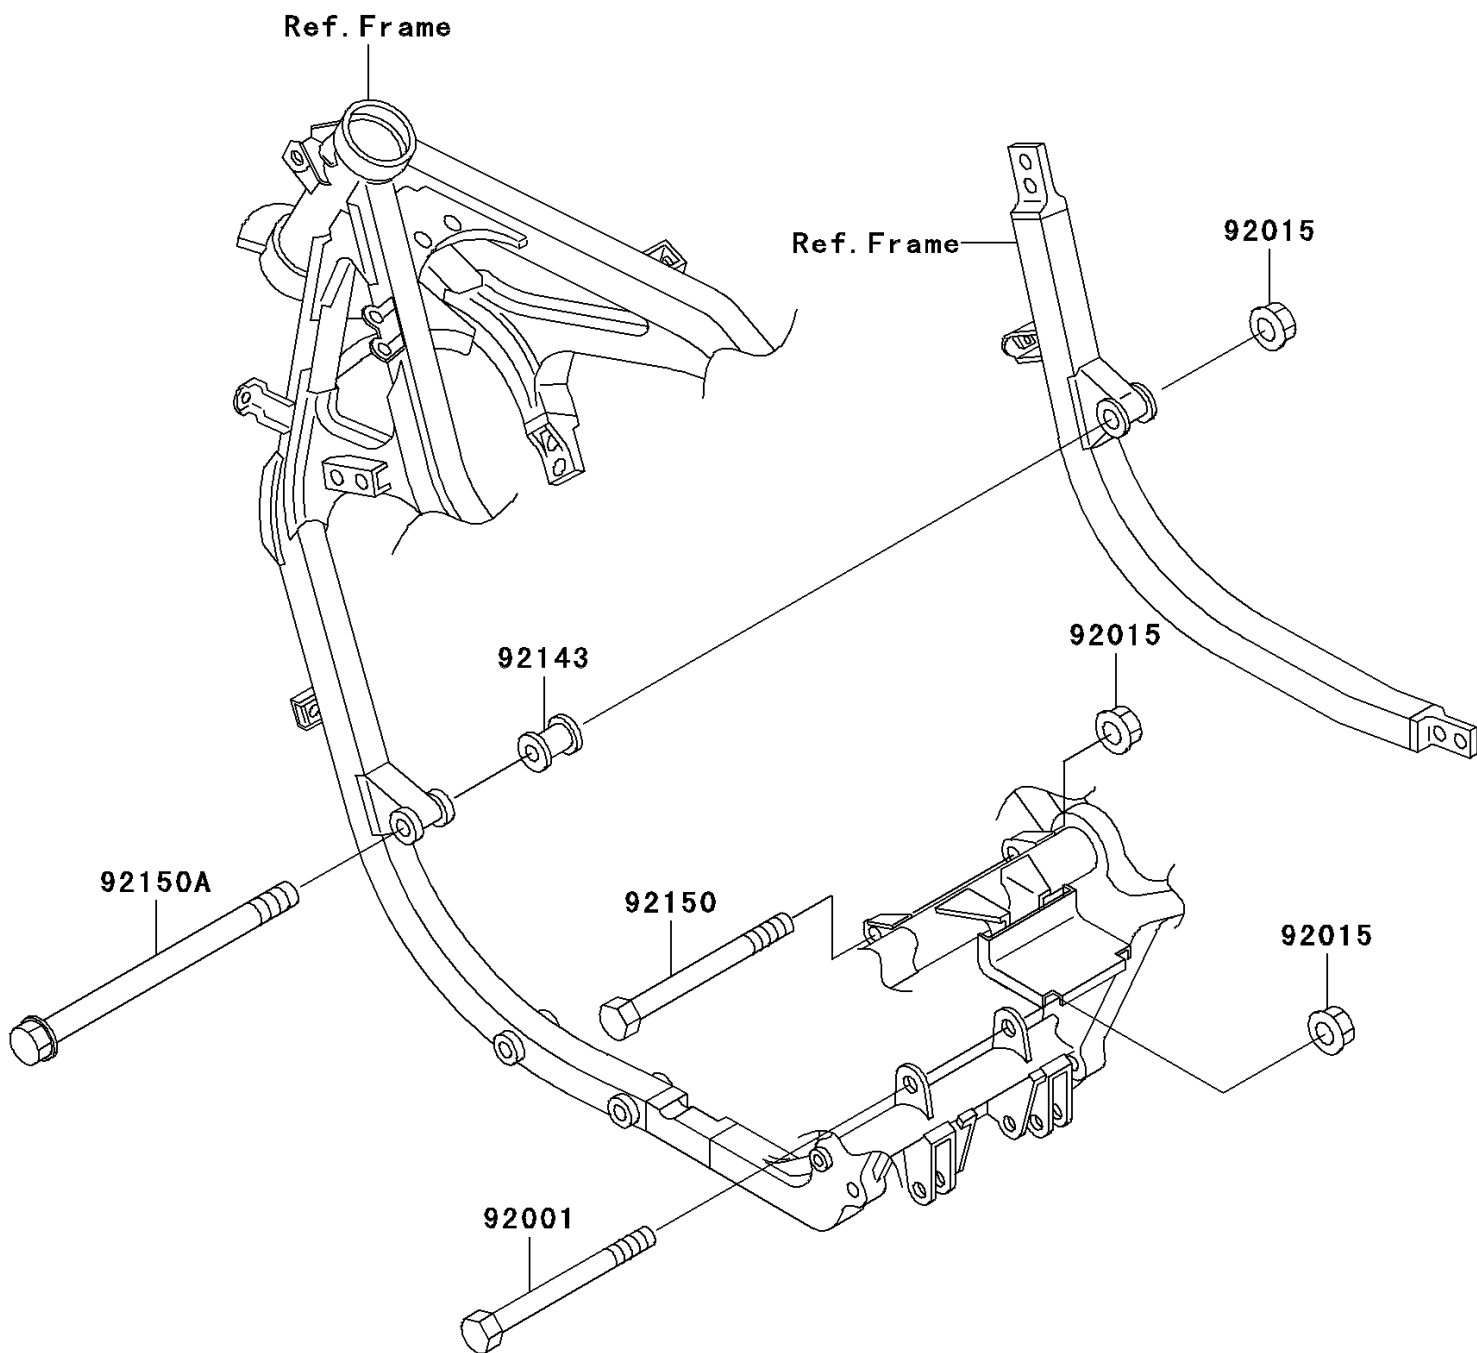

2006 NINJA® 500R PARTS DIAGRAM

Engine Mount

F2122

2006 NINJA® 500R PARTS LIST

Engine Mount

ITEM NAME	PART NUMBER	QUANTITY
BOLT,10X179 (Ref # 92001)	92001-1541	1
NUT,FLANGED,10MM (Ref # 92015)	92015-1180	1
COLLAR,L=34 (Ref # 92143)	92143-1276	1
BOLT,10X165 (Ref # 92150)	92150-1222	1
BOLT,FLANGED,10X295 (Ref # 92150A)	92150-1223	1