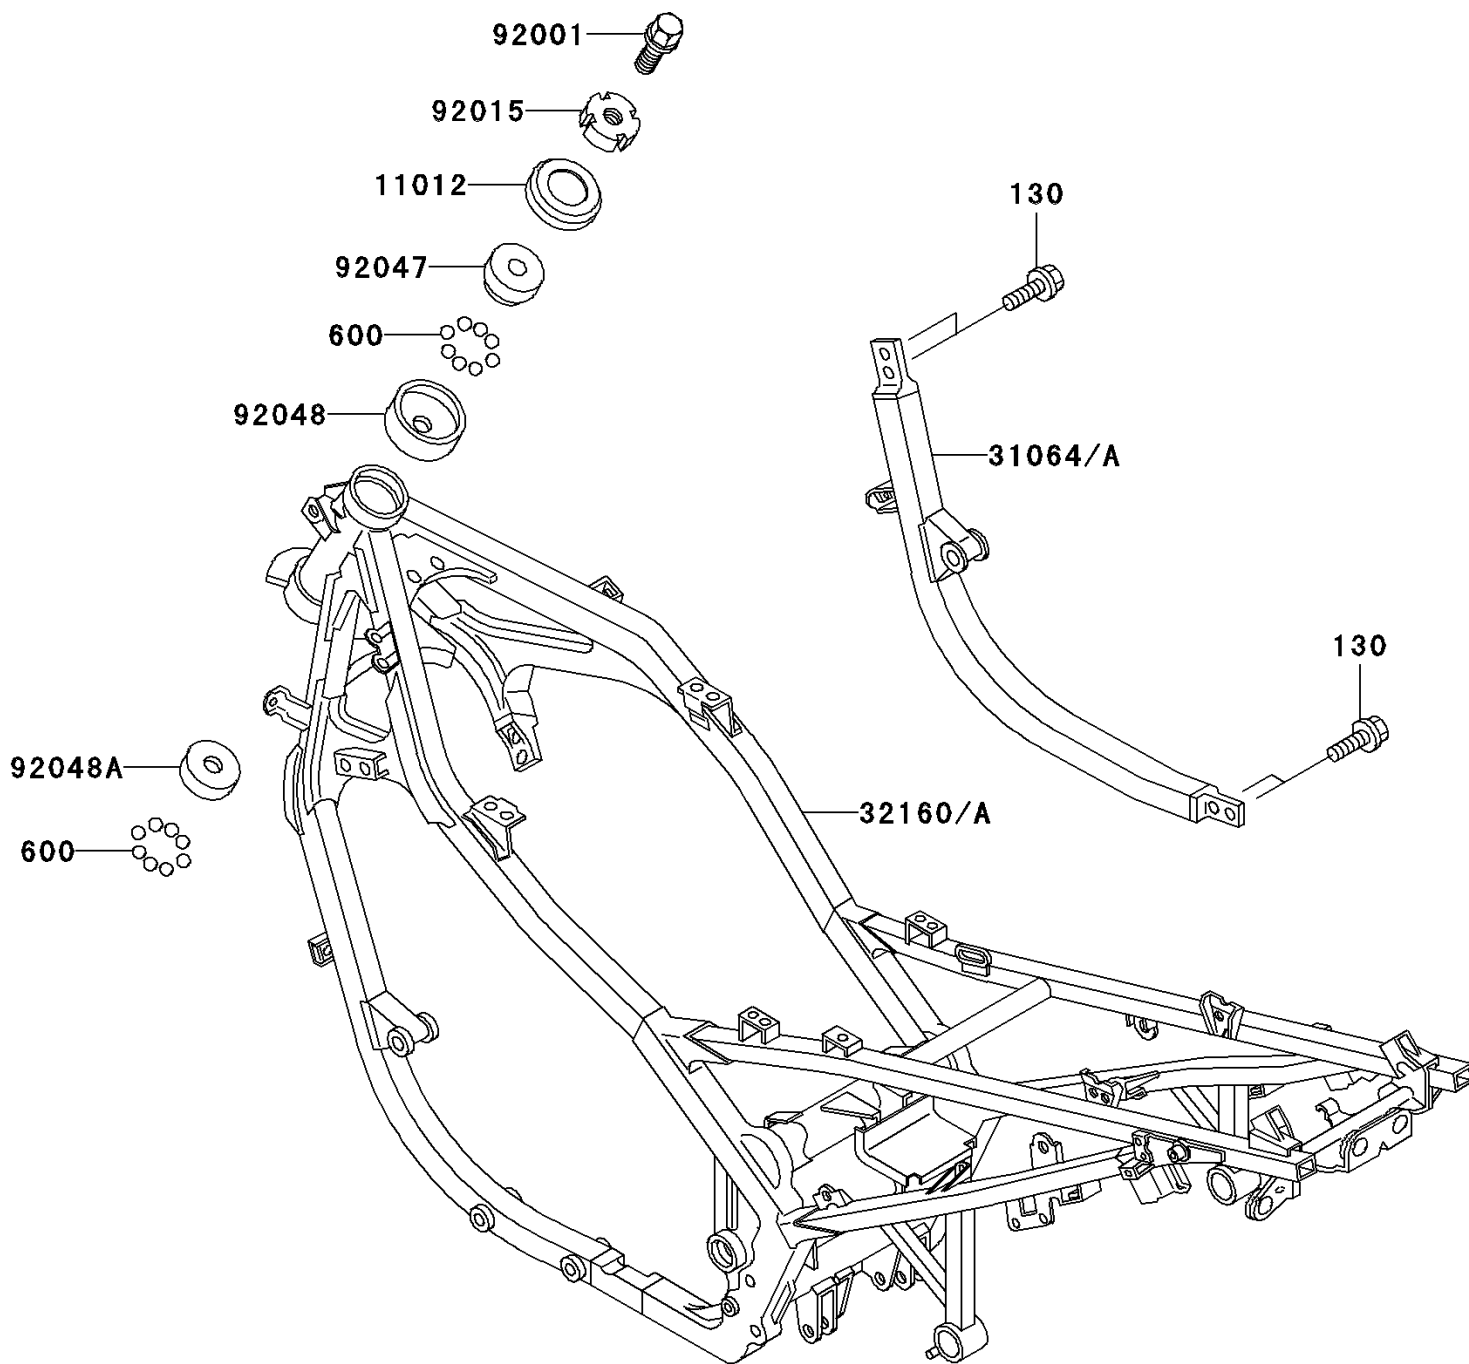

## 2006 NINJA® 500R PARTS DIAGRAM

Frame

F2120

## 2006 NINJA® 500R PARTS LIST

Frame

ITEM NAME	PART NUMBER	QUANTITY
BOLT-FLANGED,10X20 (Ref # 130)	130BB1020	1
BALL-STEEL,1/4" (Ref # 600)	600A0800	1
CAP,STEERING STEM (Ref # 11012)	11012-1898	1
PIPE-COMP,DOWNTUBE,RH,BLACK (Ref # 31064)	31064-1155-10	1
FRAME-COMP,BLACK (Ref # 32160)	32160-1324-10	1
BOLT,FLANGED,16X22 (Ref # 92001)	92001-1488	1
NUT,30MM,BLACK (Ref # 92015)	92015-1301	1
RACE,STEERING STEM BEARING (Ref # 92047)	92047-011	1
RACE,STEERING STEM BEARING (Ref # 92048)	92048-006	1
RACE,STEERING STEM BEARING (Ref # 92048A)	92048-008	1