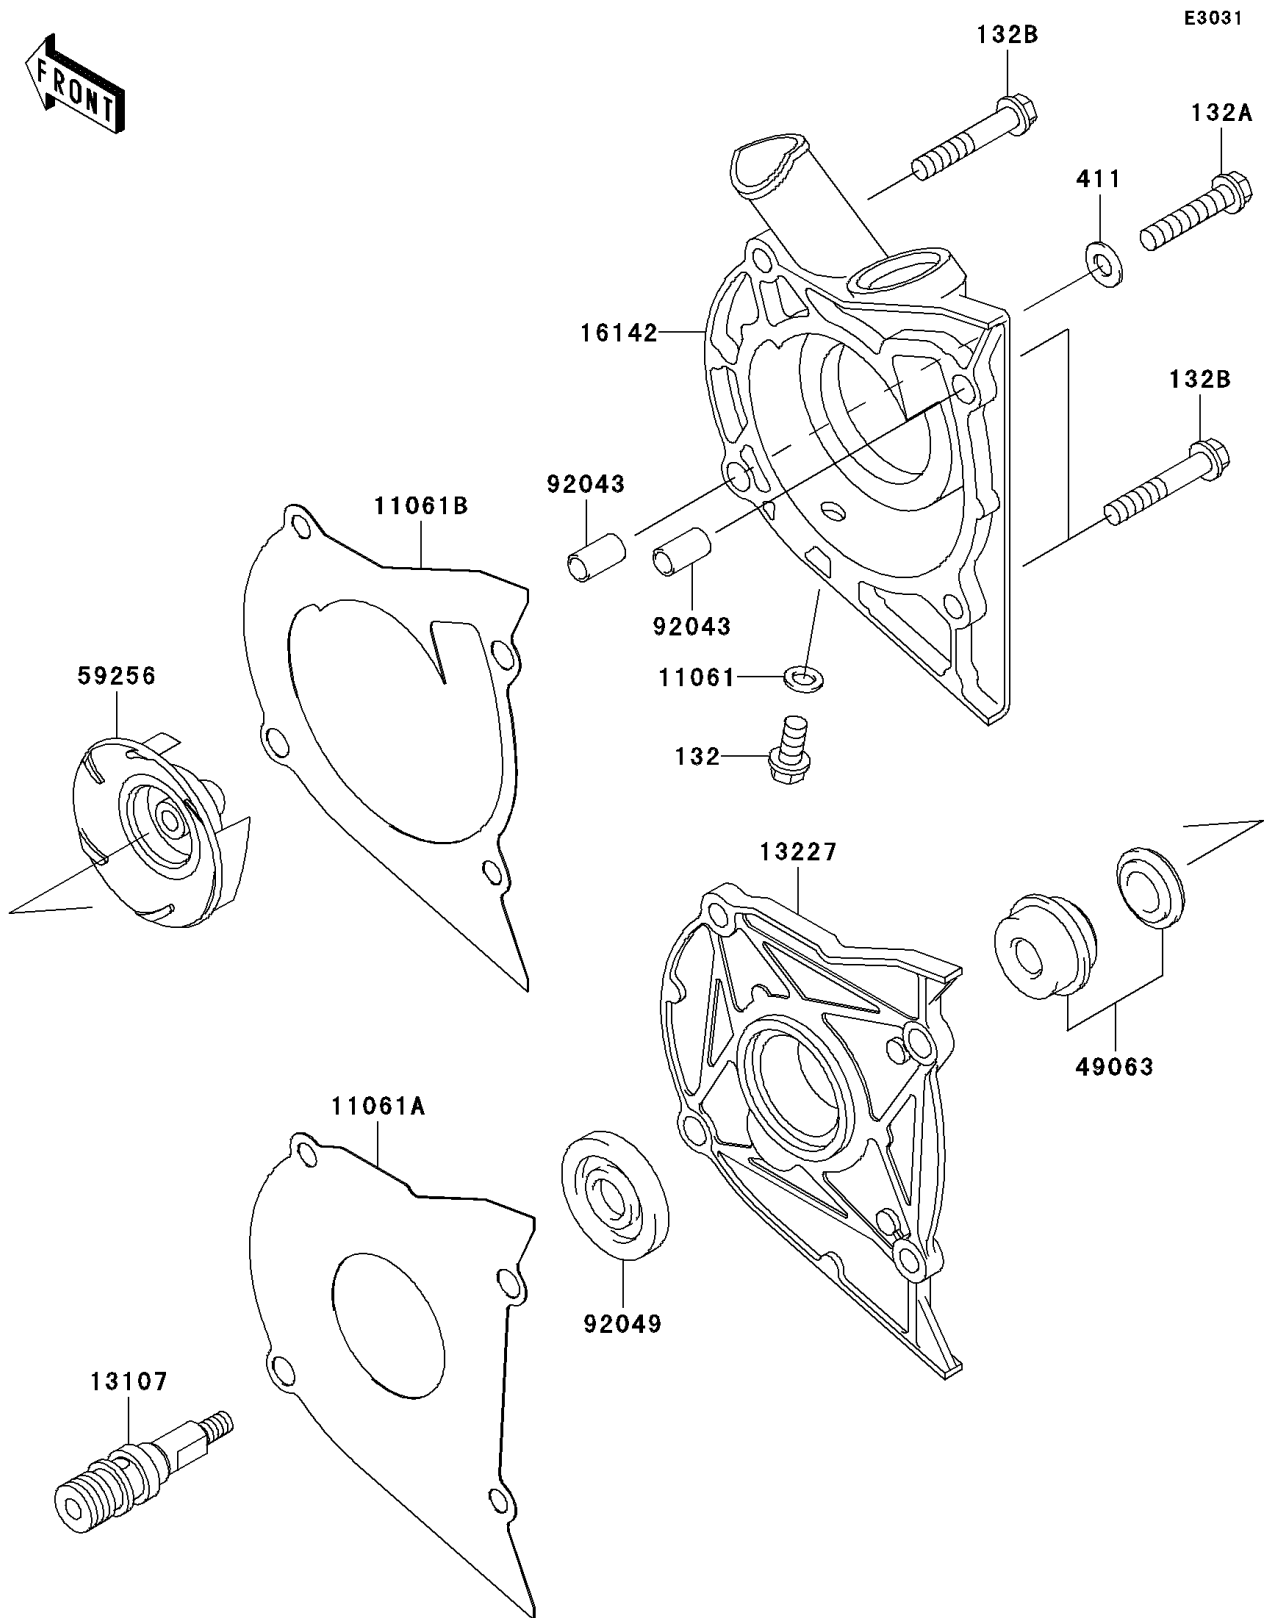

2006 NINJA® 500R PARTS DIAGRAM

Water Pump

2006 NINJA® 500R PARTS LIST

Water Pump

ITEM NAME	PART NUMBER	QUANTITY
BOLT-FLANGED-SMALL,6X12 (Ref # 132)	132BB0612	1
BOLT-FLANGED-SMALL,6X30 (Ref # 132A)	132BB0630	1
BOLT-FLANGED-SMALL,6X35 (Ref # 132B)	132BB0635	1
WASHER-PLAIN,6.5X13X1 (Ref # 411)	411AB0600	1
GASKET (Ref # 11061)	11061-0107	1
GASKET,PUMP HOUSING (Ref # 11061A)	11061-0276	1
GASKET,PUMP COVER (Ref # 11061B)	11061-0277	1
SHAFT,IMPELLER (Ref # 13107)	13107-1203	1
HOUSING,WATER PUMP (Ref # 13227)	13227-1064	1
COVER-PUMP (Ref # 16142)	16142-1073	1
SEAL-MECHANICAL (Ref # 49063)	49063-1056	1
IMPELLER (Ref # 59256)	59256-1060	1
PIN,6.2X8X14 (Ref # 92043)	92043-1263	1
SEAL-OIL,SC12365 (Ref # 92049)	92049-1215	1