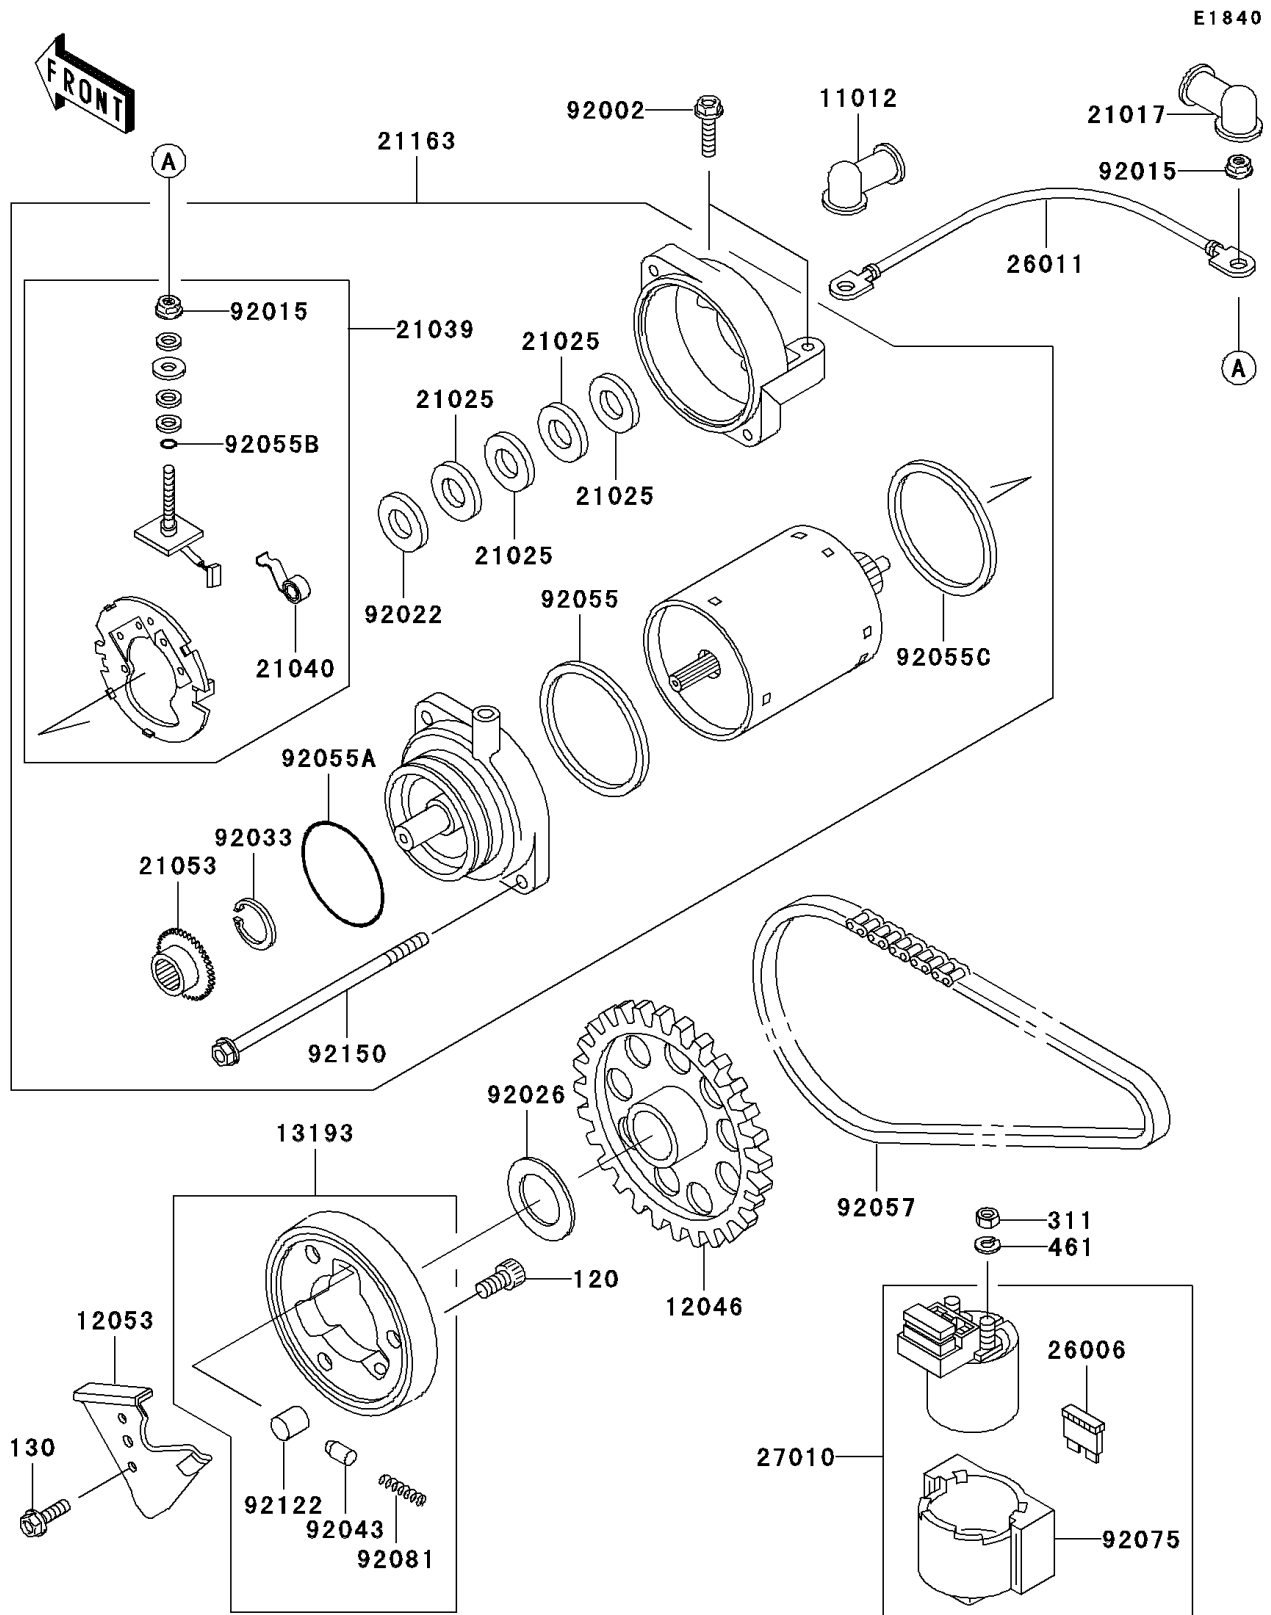

## 2006 NINJA® 500R PARTS DIAGRAM

Starter Motor

## 2006 NINJA® 500R PARTS LIST

Starter Motor

ITEM NAME	PART NUMBER	QUANTITY
BOLT-SOCKET,8X16 (Ref # 120)	120CA0816	1
BOLT-FLANGED,6X20 (Ref # 130)	130BA0620	1
NUT-HEX,6MM (Ref # 311)	311AA0600	1
WASHER-SPRING,6MM (Ref # 461)	461DA0600	1
CAP,TERMINAL (Ref # 11012)	11012-1354	1
SPROCKET,ONEWAY CLUTCH,46T (Ref # 12046)	12046-1072	1
GUIDE-CHAIN (Ref # 12053)	12053-1214	1
CLUTCH-ASSY-ONEWAY (Ref # 13193)	13193-1060	1
GROMMET,STARTER TERMINAL (Ref # 21017)	21017-017	1
WASHER,9.1X18X0.2 (Ref # 21025)	21025-011	1
BRUSH,CARBON (Ref # 21039)	21039-1062	1
SPRING-BRUSH (Ref # 21040)	21040-1057	1
SPROCKET-ASSY (Ref # 21053)	21053-1057	1
STARTER-ELECTRIC (Ref # 21163)	21163-1163	1
FUSE,30A-G (Ref # 26006)	26006-1006	1
WIRE-LEAD,STARTER MOTOR (Ref # 26011)	26011-1650	1
SWITCH,MAGNETIC (Ref # 27010)	27010-1213	1
BOLT,FLANGED,6X25 (Ref # 92002)	92002-1086	1
NUT,STARTER MOTOR (Ref # 92015)	92015-1476	1
WASHER,9.1X18X0.8 (Ref # 92022)	92022-1132	1
SPACER,25.2X40X1.0 (Ref # 92026)	92026-1285	1
RING-SNAP,17MM (Ref # 92033)	92033-034	1
PIN (Ref # 92043)	92043-087	1
RING-O,64MM (Ref # 92055)	92055-1086	1
RING-O,42.8MM (Ref # 92055A)	92055-1313	1
RING-O,4.5X2.0 (Ref # 92055B)	92055-1370	1
RING-O,STARTER MOTOR (Ref # 92055C)	92055-1381	1
CHAIN,STARTER,BF05MX64L (Ref # 92057)	92057-1197	1
DAMPER,MAGNETIC SWITCH (Ref # 92075)	92075-1863	1

## 2006 NINJA® 500R PARTS LIST

Starter Motor

ITEM NAME	PART NUMBER	QUANTITY
SPRING (Ref # 92081)	92081-110	1
ROLLER,15X13 (Ref # 92122)	92122-004	1
BOLT,STARTER MOTOR (Ref # 92150)	92150-1138	1