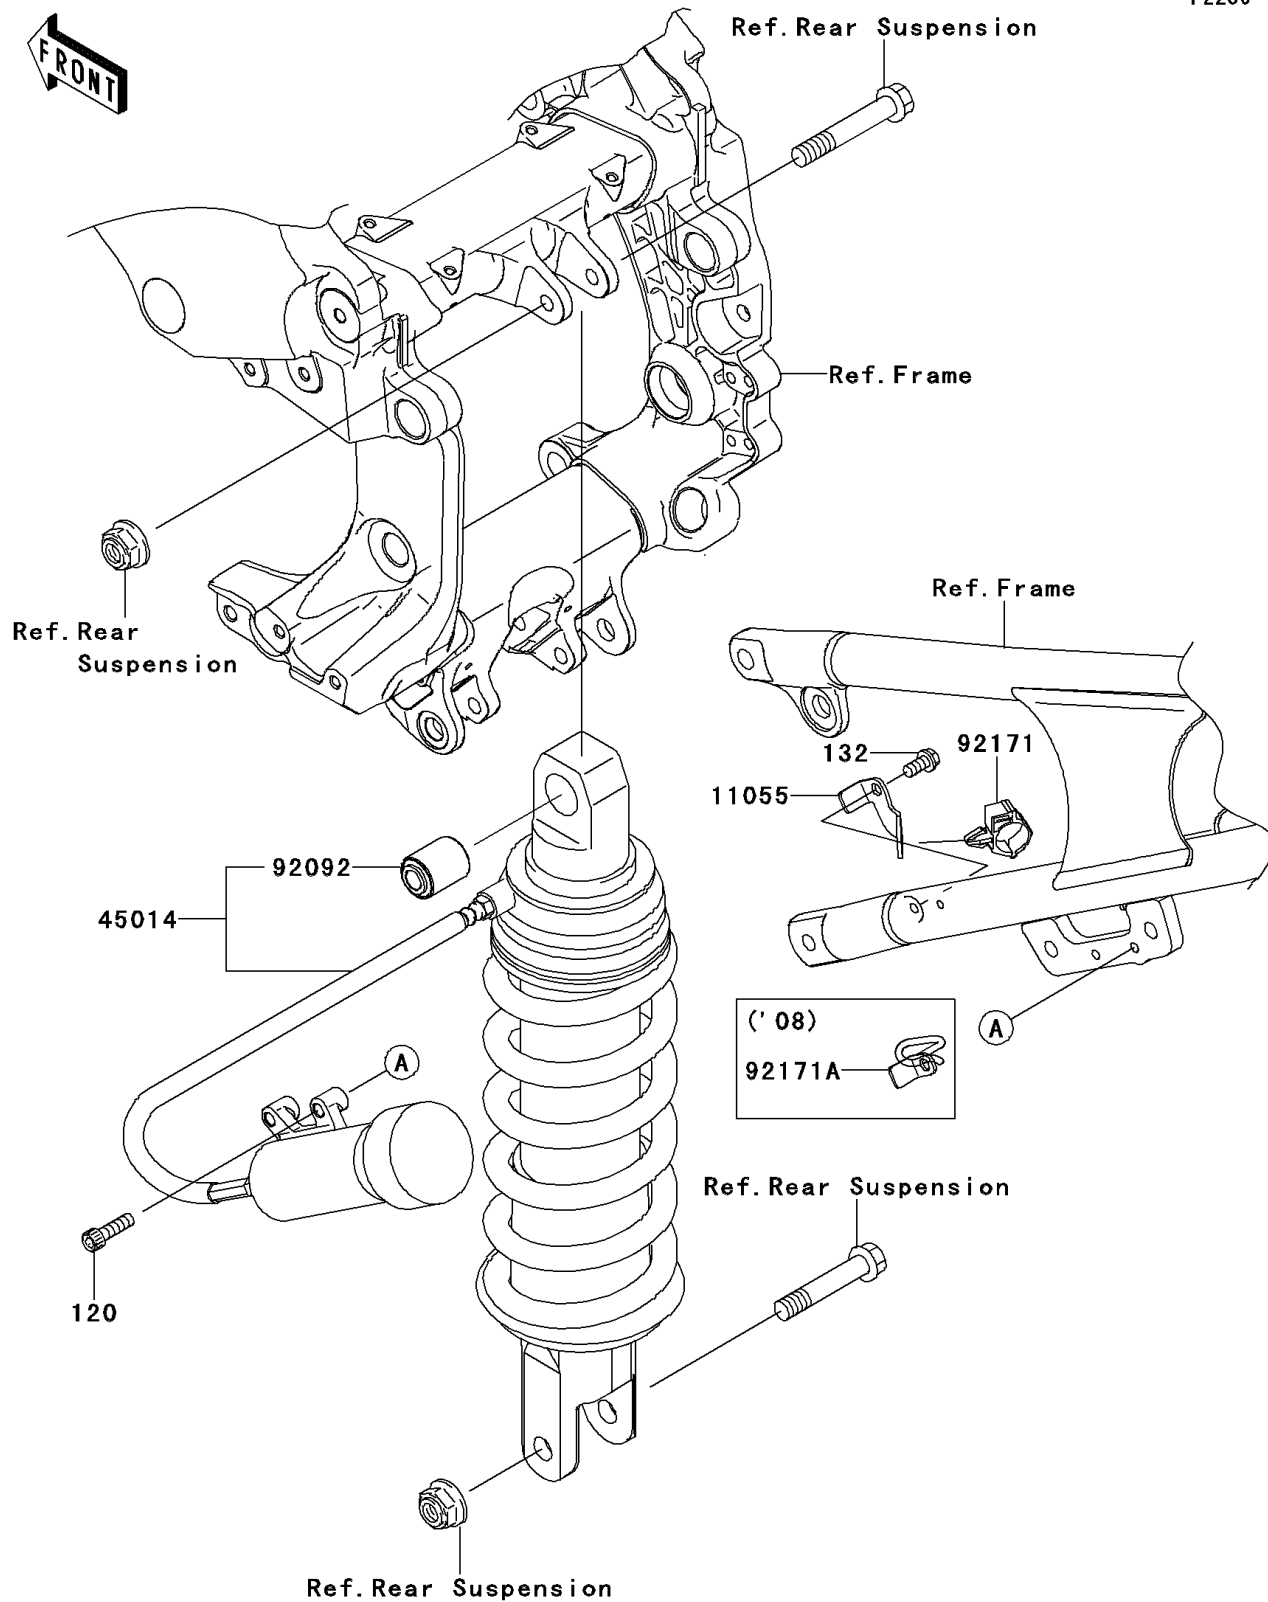

2008 Concours™ 14 PARTS DIAGRAM

Shock Absorber(s)

F2280

2008 Concours™ 14 PARTS LIST

Shock Absorber(s)

ITEM NAME	PART NUMBER	QUANTITY
BOLT-SOCKET,6X22 (Ref # 120)	120CA0622	1
BOLT-FLANGED-SMALL,6X12 (Ref # 132)	132BA0612	1
SHOCK,SPRING SIL+BODY BLK (Ref # 45014)	45014-0202-23A	1
BUSHING-RUBBER (Ref # 92092)	92092-1058	1
CLAMP,HOSE (Ref # 92171A)	92171-0868	1