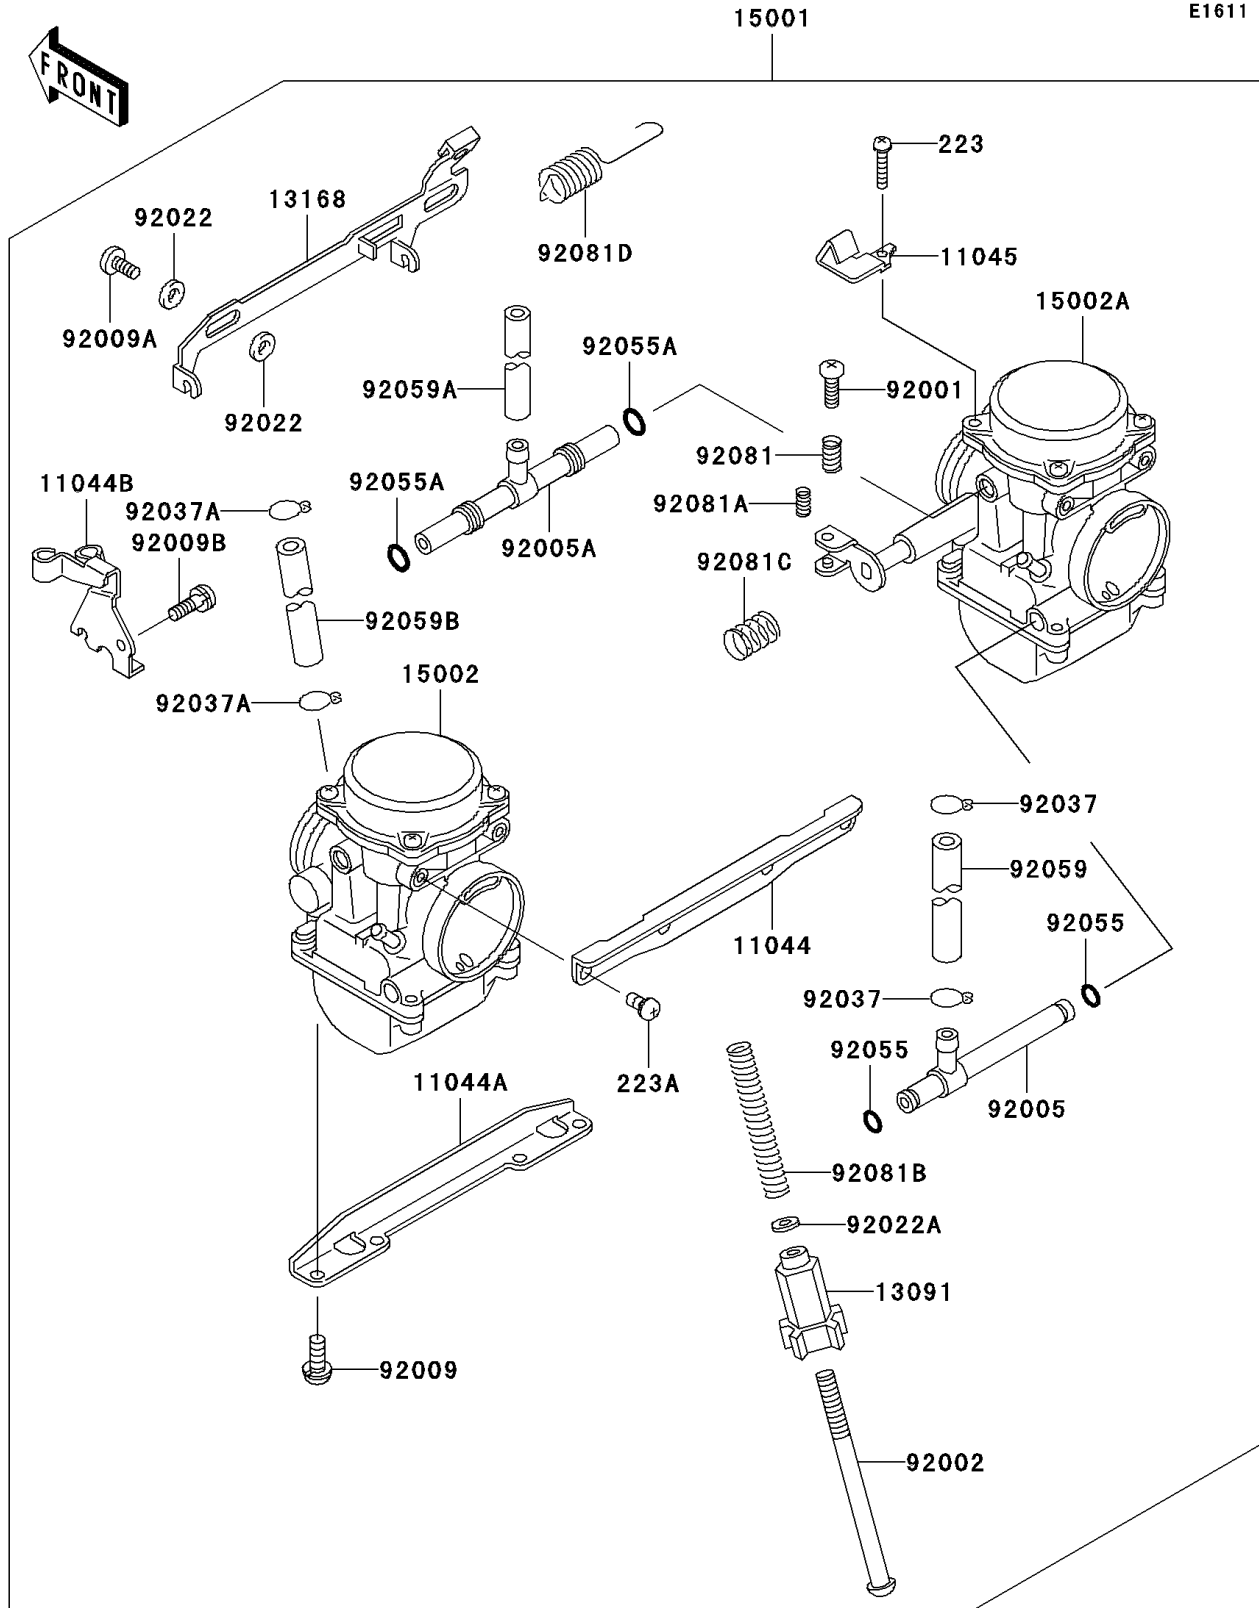

2006 NINJA® 500R PARTS DIAGRAM

Carburetor(D6F/D7F)

E1611

2006 NINJA® 500R PARTS LIST

Carburetor(D6F/D7F)

ITEM NAME	PART NUMBER	QUANTITY
SCREW-PAN-WS-CROS,4X20 (Ref # 223)	223AB0420	1
SCREW-PAN-WS-CROS,5X10 (Ref # 223A)	223AB0510	1
BRACKET,CARBURETOR STAY,UPP (Ref # 11044)	11044-1313	1
BRACKET,CARBURETOR STAY,6MM (Ref # 11044A)	11044-1314	1
BRACKET,THROTTLE CABLE (Ref # 11044B)	11044-1546	1
BRACKET,STARTER LEVER (Ref # 11045)	11045-1824	1
HOLDER,THROTTLE STOP SCREW (Ref # 13091)	13091-1382	1
LEVER (Ref # 13168)	13168-1360	1
CARBURETOR-ASSY (Ref # 15001)	15001-1334	1
CARBURETOR,LH (Ref # 15002)	15002-1492	1
CARBURETOR,RH (Ref # 15002A)	15002-1493	1
BOLT,THROTTLE ADJUST (Ref # 92001)	92001-1998	1
BOLT,THROTTLE STOP SCREW (Ref # 92002)	92002-1552	1
FITTING (Ref # 92005)	92005-1133	1
FITTING (Ref # 92005A)	92005-1134	1
SCREW,6X16 (Ref # 92009)	92009-1129	1
SCREW (Ref # 92009A)	92009-1262	1
SCREW,5X10 (Ref # 92009B)	92009-1365	1
WASHER,6.1X11X0.8,POLYACETAL (Ref # 92022)	92022-1199	1
WASHER,PLAIN,STOP SPRING (Ref # 92022A)	92022-1480	1
CLAMP,FUEL TUBE (Ref # 92037)	92037-1075	1
CLAMP,TUBE (Ref # 92037A)	92037-1477	1
RING-O (Ref # 92055)	92055-1004	1
RING-O (Ref # 92055A)	92055-1223	1
TUBE,FUEL,7.3X12.5X220 (Ref # 92059)	92059-1236	1
TUBE,6.5X9.5X500 (Ref # 92059A)	92059-1465	1
TUBE,5X9X140 (Ref # 92059B)	92059-1634	1
SPRING (Ref # 92081)	92081-1620	1
SPRING,THROTTLE ADJUST LWR (Ref # 92081A)	92081-1621	1

2006 NINJA® 500R PARTS LIST

Carburetor(D6F/D7F)

ITEM NAME	PART NUMBER	QUANTITY
SPRING,THROTTLE STOP SCREW (Ref # 92081B)	92081-1875	1
SPRING (Ref # 92081C)	92081-1876	1
SPRING,STARTER LEVER (Ref # 92081D)	92081-1893	1