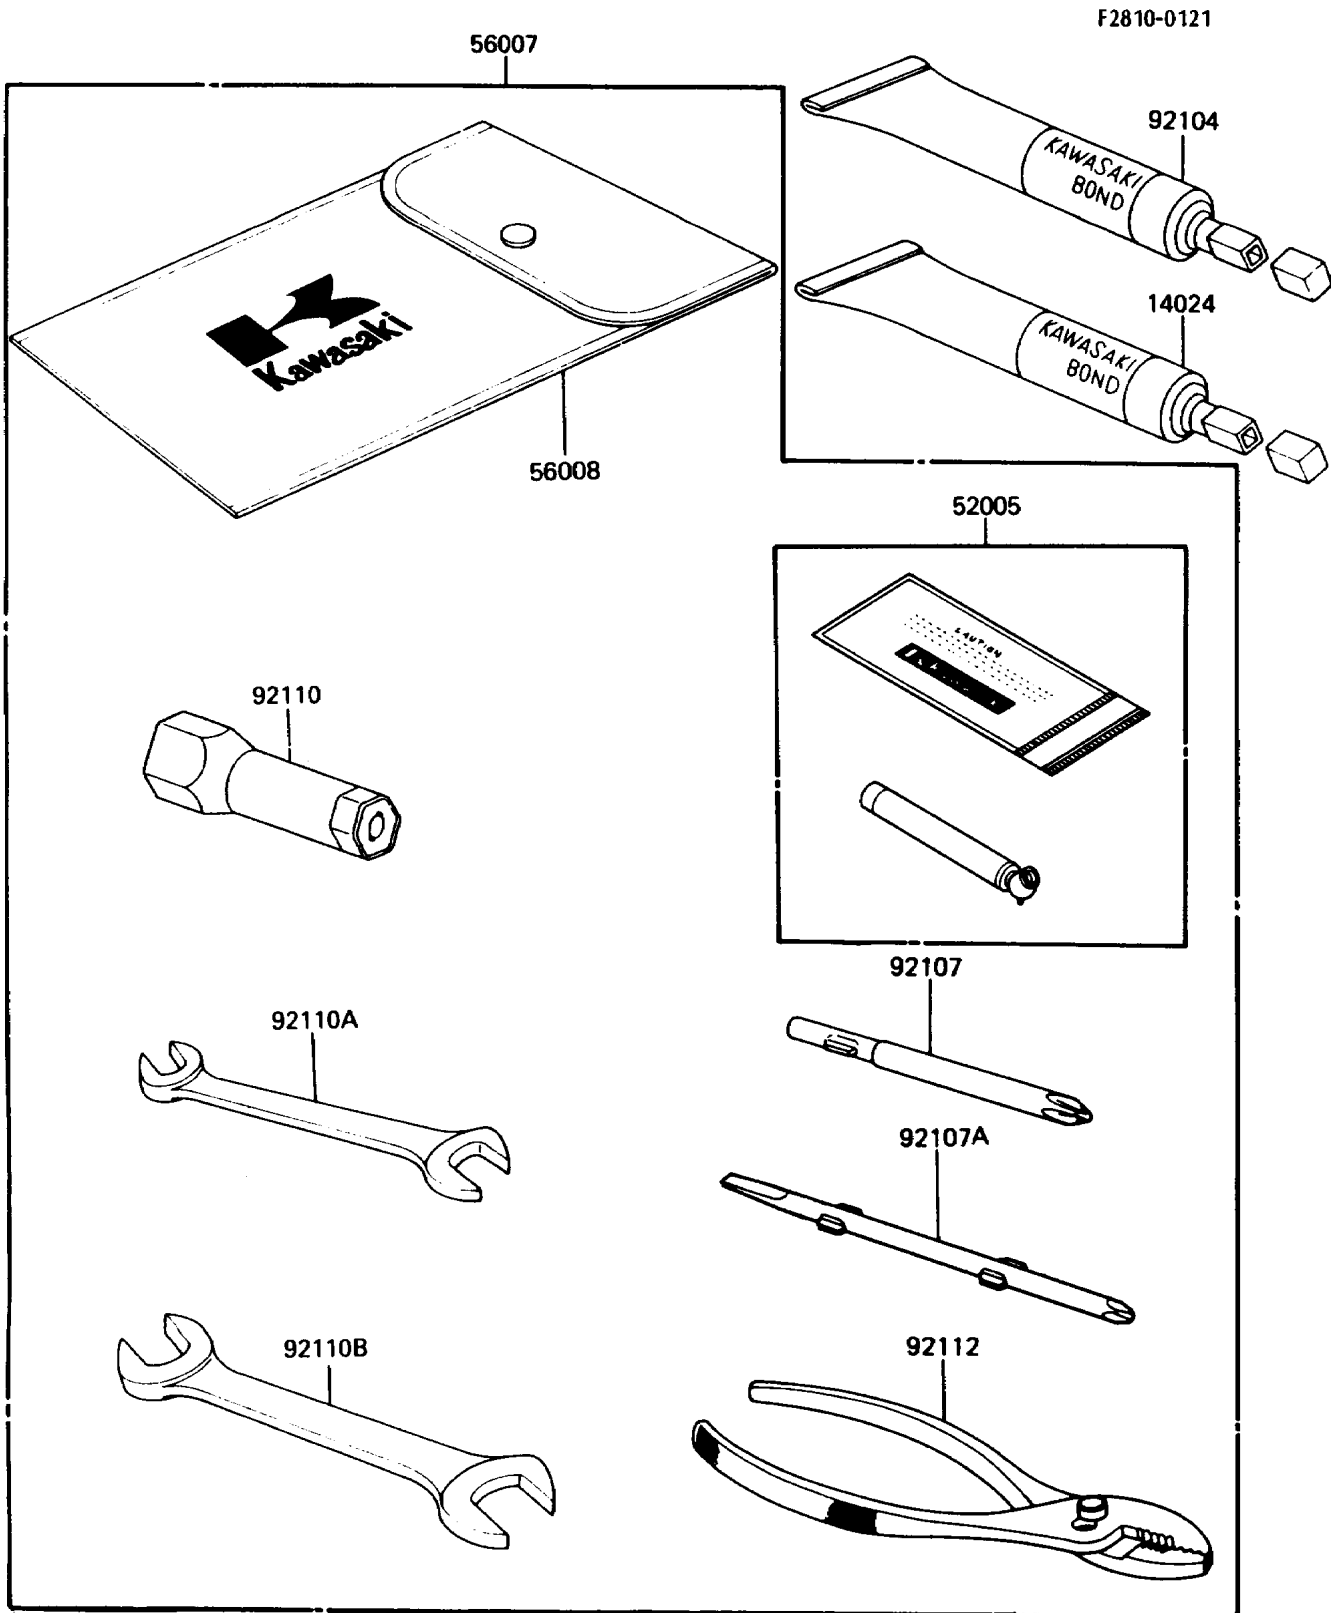

1986 Bayou® 185 PARTS DIAGRAM

Owner's Tools

1986 Bayou® 185 PARTS LIST

Owner's Tools

ITEM NAME	PART NUMBER	QUANTITY
THREE BOND TB1211,HT/RS,WHITE (Ref # 14024)	56019-120	1
GAUGE,AIR (Ref # 52005)	52005-1082	1
TOOLKIT (Ref # 56007)	56007-1237	1
BAG,TOOL (Ref # 56008)	56008-1007	1
GASKET-LIQUID,TUBE,100G,SILVER (Ref # 92104)	92104-002	1
TOOL-DRIVER,#3PHILLIPS (Ref # 92107)	92107-005	1
TOOL-DRIVER,#2PHILLIPS&SLOT (Ref # 92107A)	92107-1051	1
TOOL-WRENCH,BOX,18MM (Ref # 92110)	92110-1111	1
TOOL-WRENCH,OPEN END,10X12 (Ref # 92110A)	92110-1117	1
TOOL-WRENCH,OPEN END,14X17 (Ref # 92110B)	92126-003	1
TOOL-PLIERS (Ref # 92112)	92112-003	1