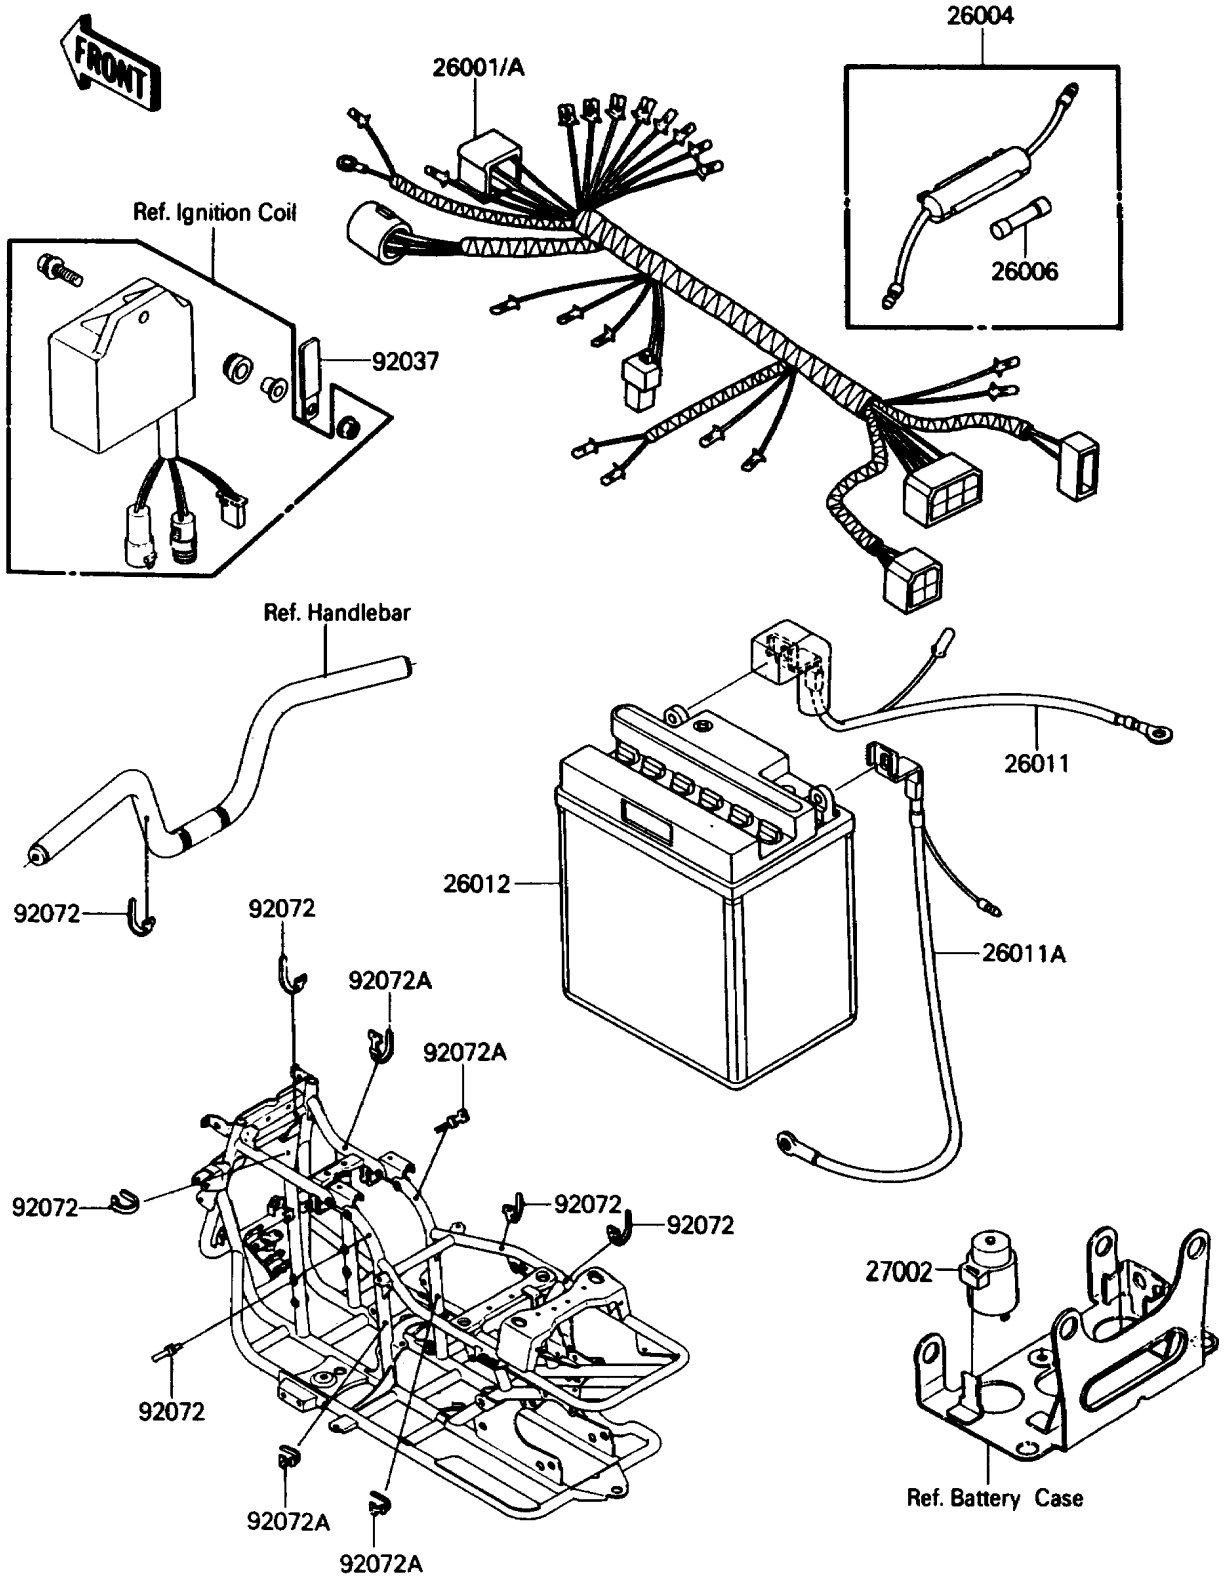

## 1986 Bayou® 185 PARTS DIAGRAM

Chassis Electrical Equipment

F2760-0360

## 1986 Bayou® 185 PARTS LIST

Chassis Electrical Equipment

ITEM NAME	PART NUMBER	QUANTITY
HARNESS,MAIN (Ref # 26001)	26001-1752	1
FUSE-ASSY (Ref # 26004)	26004-013	1
FUSE,20A,L=25 (Ref # 26006)	26006-005	1
WIRE-LEAD,BATTERY(+) (Ref # 26011)	26011-1297	1
WIRE-LEAD,BATTERY(-) (Ref # 26011A)	26011-1298	1
BATTERY,12V 11AH,YB10L-B (Ref # 26012)	26012-1171	1
RELAY-ASSY (Ref # 27002)	27002-1051	1
CLAMP,WIRING HARNESS (Ref # 92037)	92037-1069	1
BAND,L=149 (Ref # 92072)	92072-031	1
BAND,L=186 (Ref # 92072A)	92072-056	1