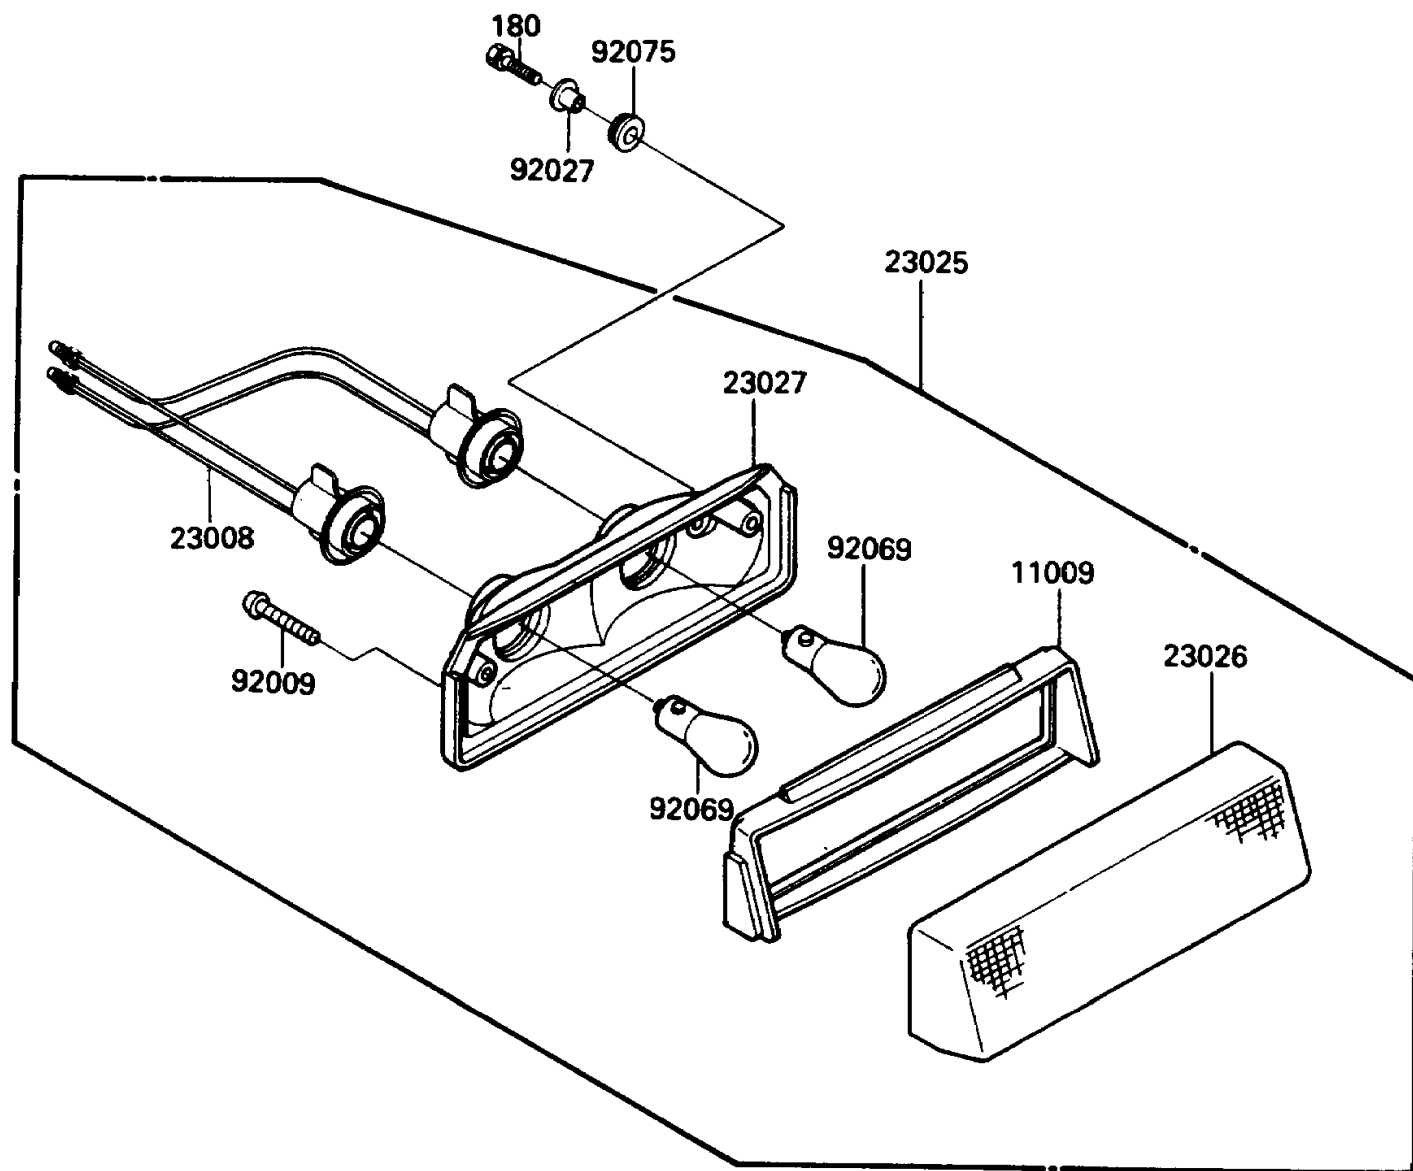

## 1986 Bayou® 185 PARTS DIAGRAM

Taillight(s)

F2720-0206

## 1986 Bayou® 185 PARTS LIST

Taillight(s)

ITEM NAME	PART NUMBER	QUANTITY
GASKET,TAIL LAMP (Ref # 11009)	11009-1404	1
SOCKET-ASSY,TAIL LAMP (Ref # 23008)	23008-1243	1
LAMP-TAIL (Ref # 23025)	23025-1113	1
LENS,TAIL LAMP (Ref # 23026)	23026-1056	1
BODY-COMP-TAIL LAMP (Ref # 23027)	23027-1064	1
SCREW,TAPPING,4X30 (Ref # 92009)	92009-1056	1
COLLAR,L=11.1 (Ref # 92027)	92027-194	1
BULB,12V 8W (Ref # 92069)	92069-1012	1
DAMPER (Ref # 92075)	92075-277	1
BOLT-UPSET-WS (Ref # 180)	180D0620	1