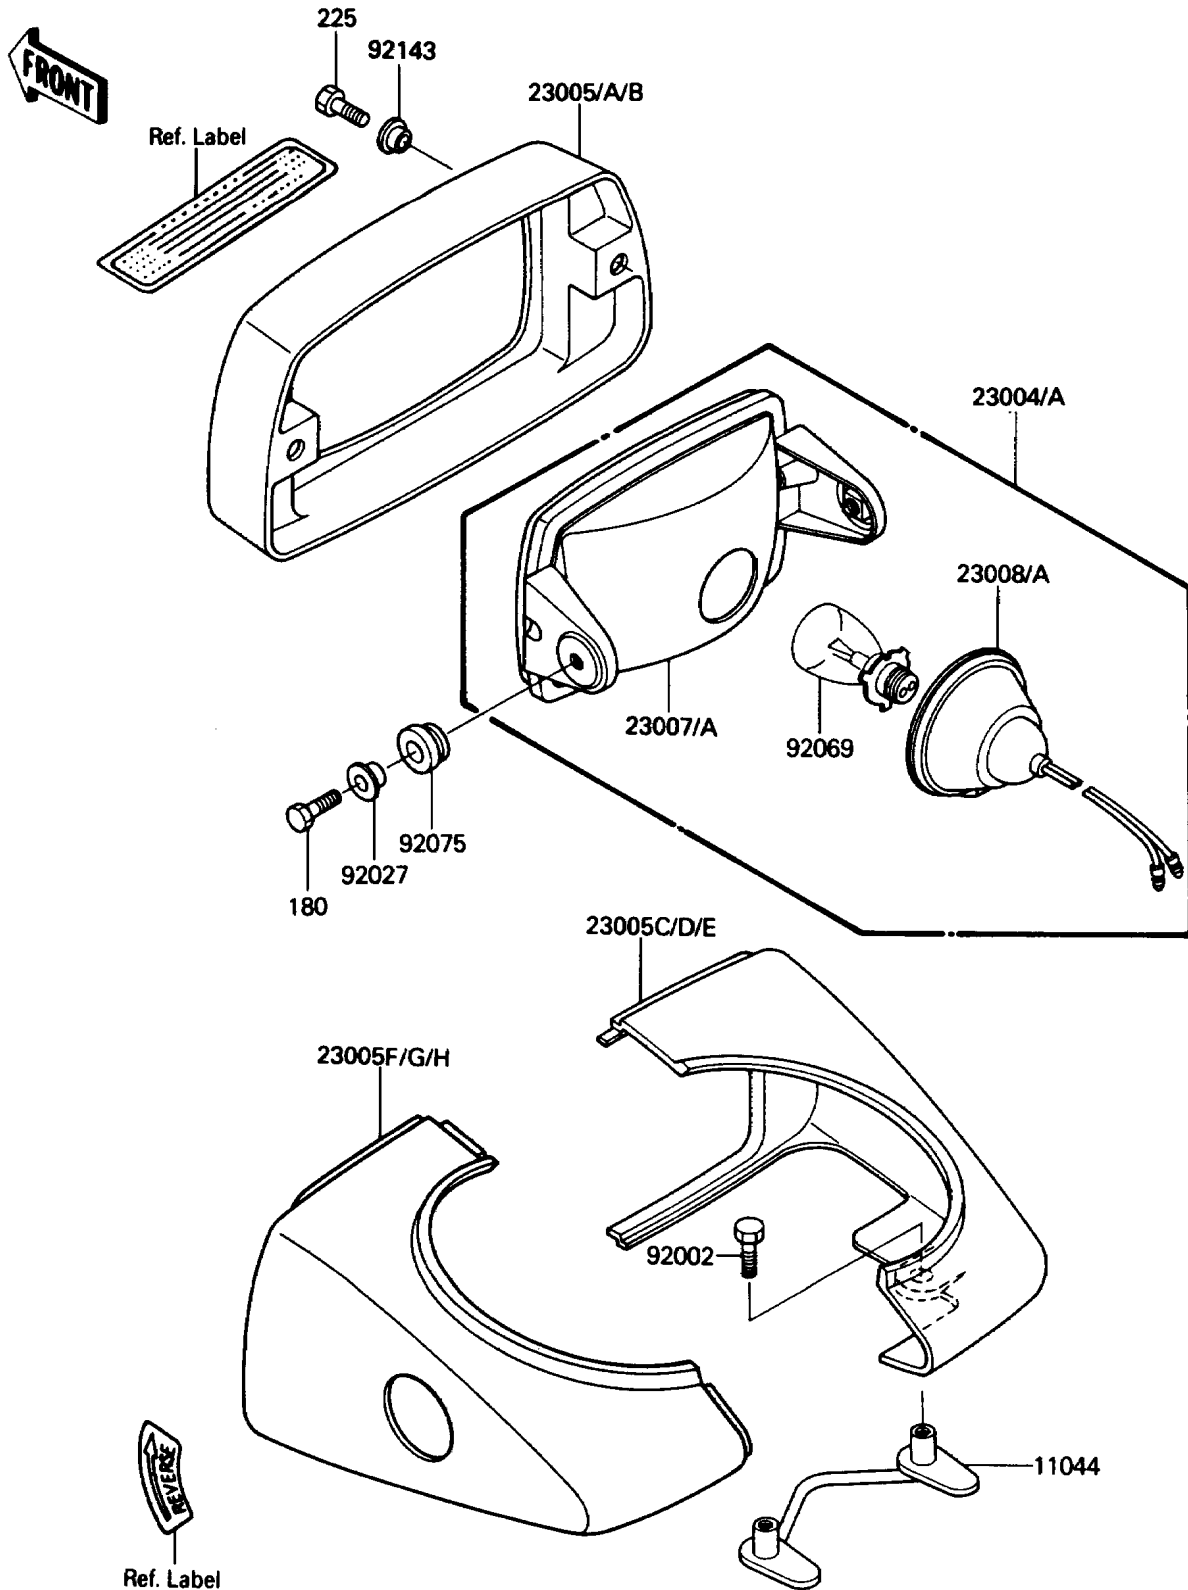

1986 Bayou® 185 PARTS DIAGRAM

Headlight(s)

F 2710-0258

1986 Bayou® 185 PARTS LIST

Headlight(s)

ITEM NAME	PART NUMBER	QUANTITY
BRACKET (Ref # 11044)	11043-1930	1
LAMP-HEAD (Ref # 23004)	23004-1176	1
BODY-COMP-HEAD LAMP,FR,EBONY (Ref # 23005)	23005-1054-6C	1
BODY-COMP-HEAD LAMP,FR,F.RED (Ref # 23005B)	23005-1054-6L	1
BODY-COMP-HEAD LAMP,RH,EBONY (Ref # 23005C)	23005-1056-6C	1
BODY-COMP-HEAD LAMP,RH,F.RED (Ref # 23005E)	23005-1056-6L	1
BODY-COMP-HEAD LAMP,LH,EBONY (Ref # 23005F)	23005-1068-6C	1
BODY-COMP-HEAD LAMP,LH,F.RED (Ref # 23005H)	23005-1068-6L	1
LENS-COMP,HEAD LAMP (Ref # 23007)	23007-1122	1
SOCKET-ASSY (Ref # 23008A)	23008-4004	1
BOLT,FLANGED,6X12 (Ref # 92002)	92002-1350	1
COLLAR,L=9 (Ref # 92027)	92027-1188	1
BULB,12V 45/45W (Ref # 92069)	92069-1061	1
DAMPER (Ref # 92075)	92075-277	1
COLLAR,L=5 (Ref # 92143)	92143-1087	1
BOLT-UPSET-WS (Ref # 180)	180B0620	1
SCREW-PAN-WSP-CROS (Ref # 225)	225C0616	1