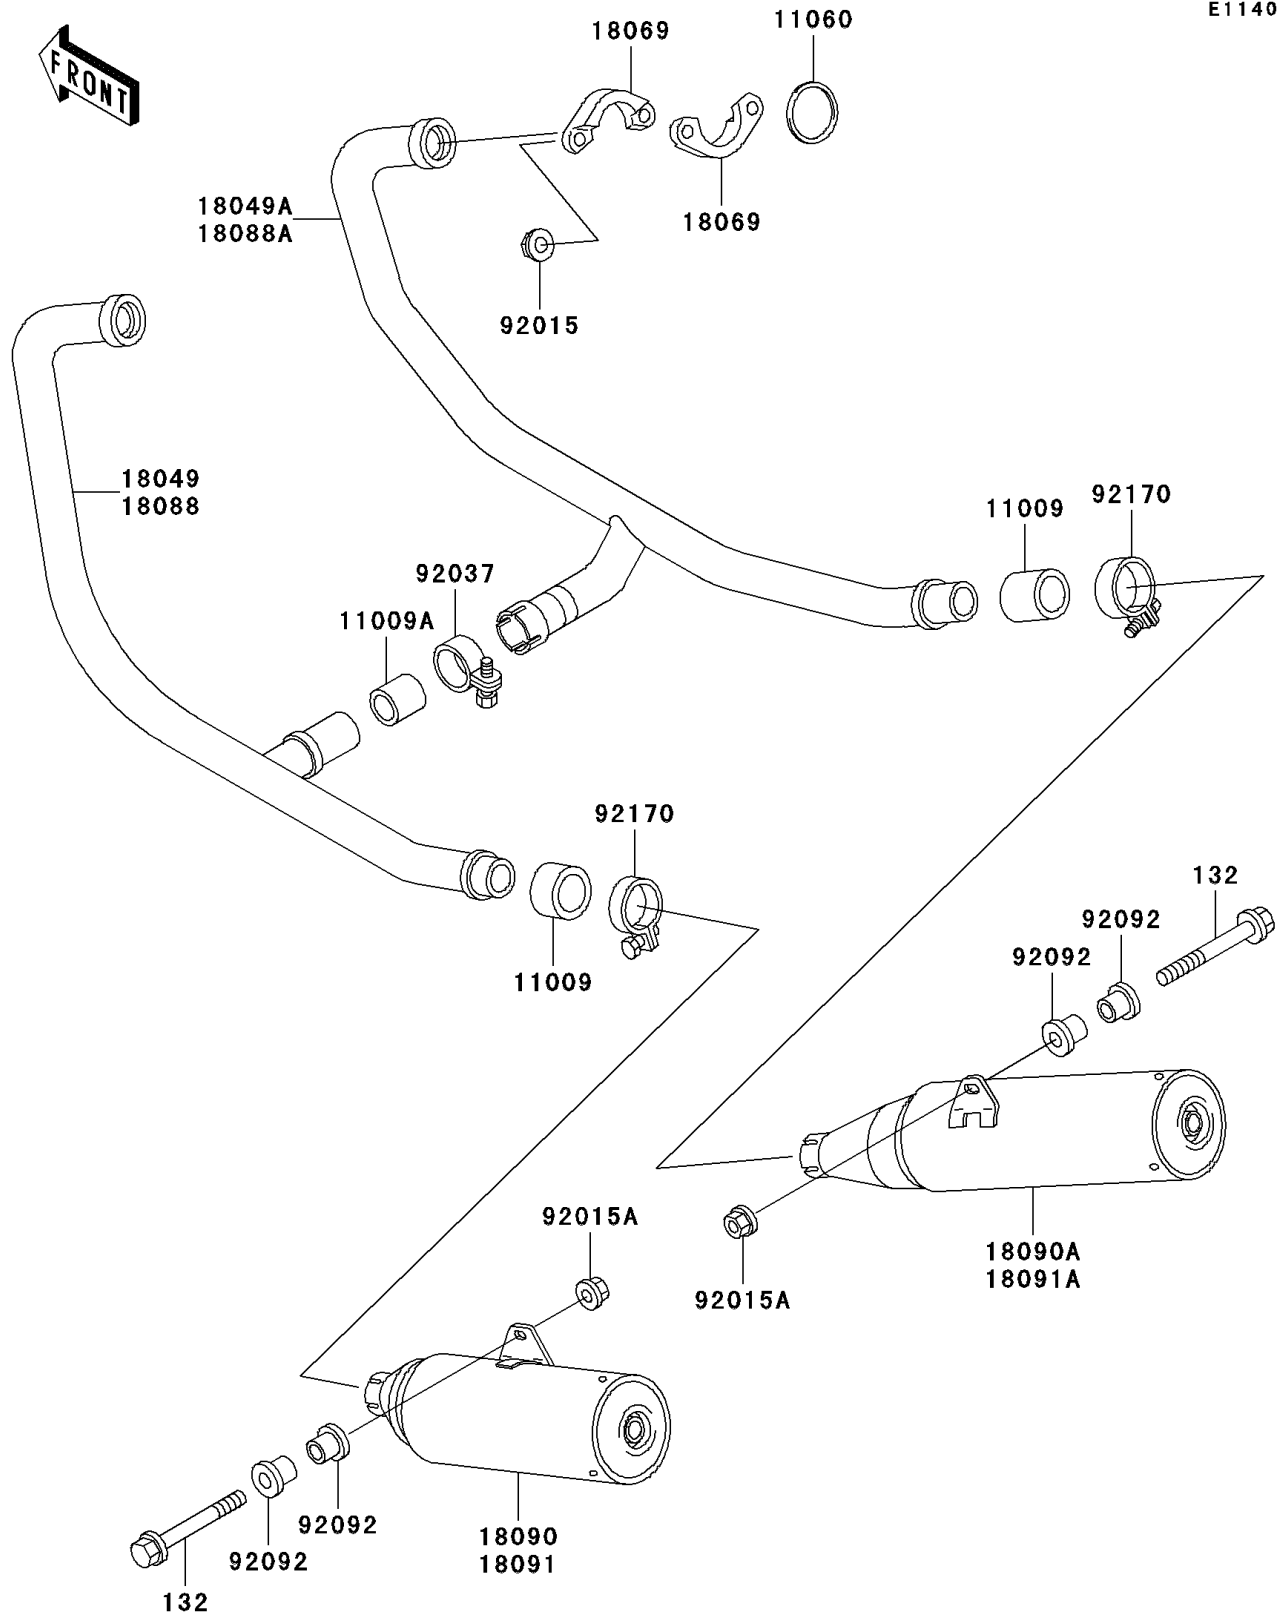

## 2006 NINJA® 500R PARTS DIAGRAM

Muffler(s)

E1140

## 2006 NINJA® 500R PARTS LIST

Muffler(s)

ITEM NAME	PART NUMBER	QUANTITY
BOLT-FLANGED-SMALL,10X65 (Ref # 132)	132BB1065	1
GASKET,EXHAUST PIPE CONNECTING (Ref # 11009)	11009-1667	1
GASKET,MUFFLER CONNECTING (Ref # 11009A)	11009-1865	1
GASKET,EXHAUST PIPE HOLDER (Ref # 11060)	11060-1764	1
PIPE-EXHAUST,LH (Ref # 18049)	18049-1402	1
PIPE-EXHAUST,RH (Ref # 18049A)	18049-1403	1
HOLDER-EXHAUST PIPE (Ref # 18069)	18069-1122	1
BODY-COMP-MUFFLER,LH (Ref # 18090)	18090-1331	1
BODY-COMP-MUFFLER,RH (Ref # 18090A)	18090-1332	1
NUT,CAP,8MM,BLACK (Ref # 92015)	92015-1174	1
NUT,FLANGED,10MM (Ref # 92015A)	92015-1387	1
CLAMP,39.5MM (Ref # 92037)	92037-1792	1
BUSHING-RUBBER,MUFFLER FITTING (Ref # 92092)	92092-010	1
CLAMP (Ref # 92170)	92170-1469	1