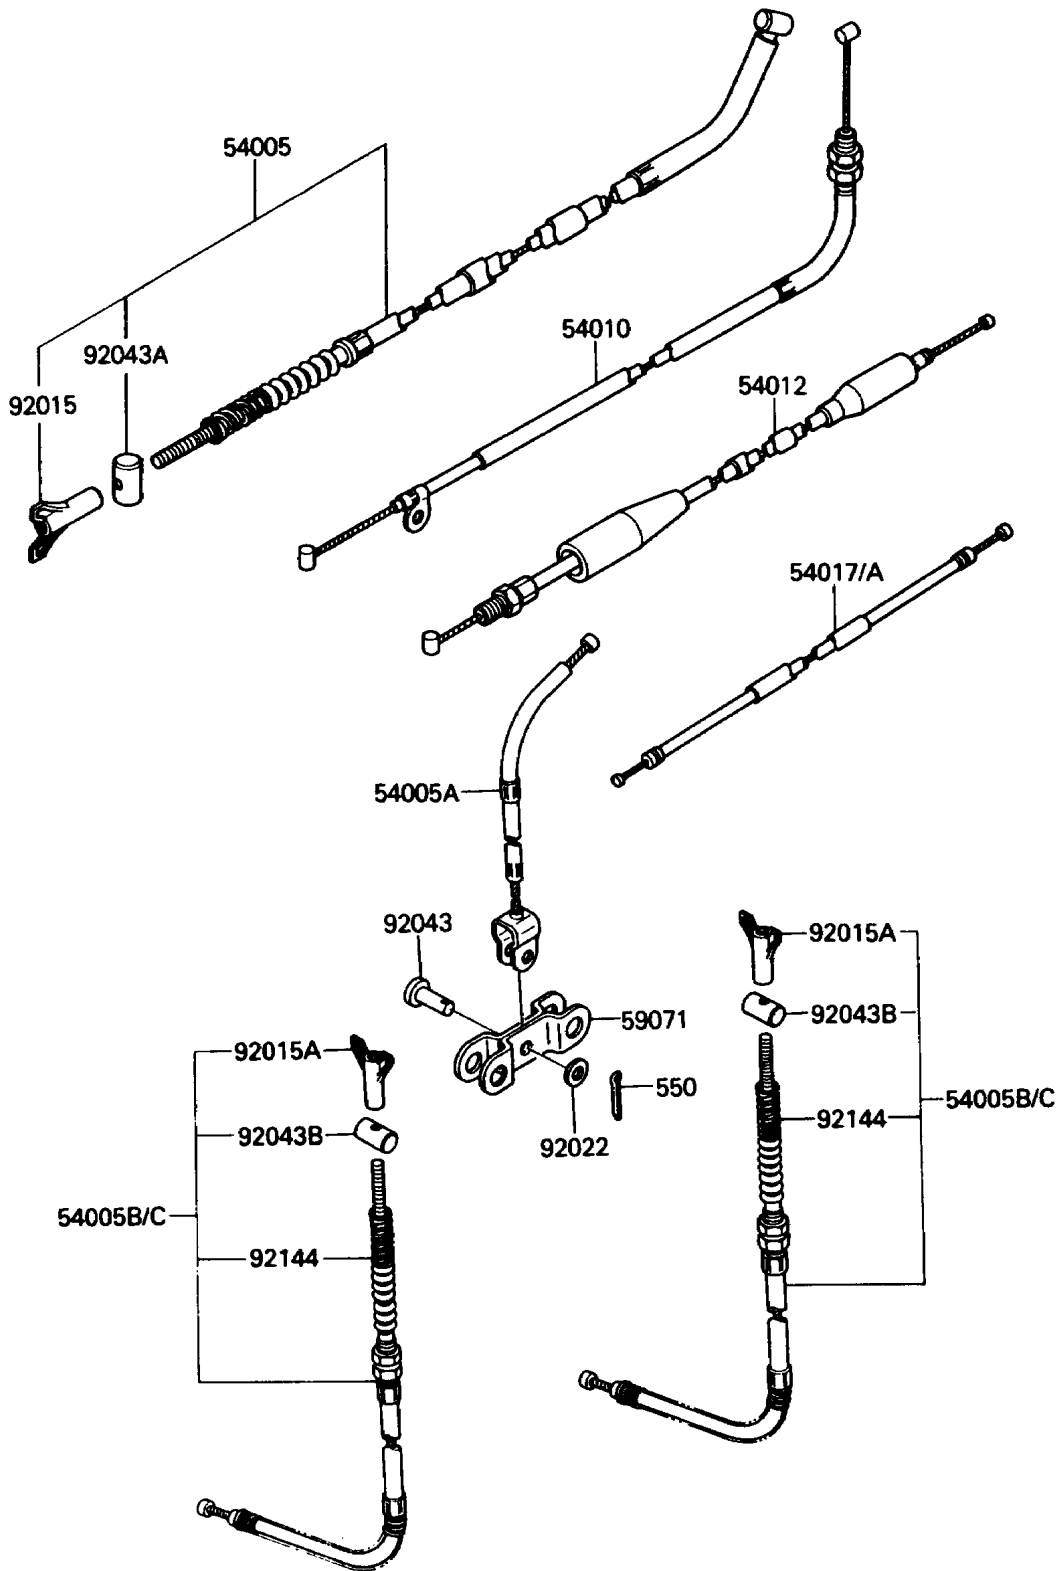

1986 Bayou® 185 PARTS DIAGRAM

Cables

F2540-0256

1986 Bayou® 185 PARTS LIST

Cables

| ITEM NAME | PART NUMBER | QUANTITY |
|--|-------------|----------|
| CABLE-BRAKE,RR (Ref # 54005) | 54005-1109 | 1 |
| CABLE-BRAKE,FR,UPP (Ref # 54005A) | 54005-1129 | 1 |
| CABLE-BRAKE,FR,LWR (Ref # 54005B) | 54005-1130 | 1 |
| CABLE,REVERSE (Ref # 54010) | 54010-1056 | 1 |
| CABLE-THROTTLE (Ref # 54012) | 54012-1284 | 1 |
| CABLE-STARTER (Ref # 54017) | 54017-1057 | 1 |
| JOINT (Ref # 59071) | 59071-1117 | 1 |
| NUT,WING,6MM (Ref # 92015) | 92015-1497 | 1 |
| NUT,CABLE ADJUSTER LOCK (Ref # 92015A) | 92015-1608 | 1 |
| WASHER,8.5X16X1.2 (Ref # 92022) | 92022-1582 | 1 |
| PIN,8X16 (Ref # 92043) | 92043-1013 | 1 |
| PIN,12X20 (Ref # 92043A) | 92043-1280 | 1 |
| PIN,BRAKE CABLE (Ref # 92043B) | 92043-1334 | 1 |
| SPRING,BRAKE CABLE (Ref # 92144) | 92144-1051 | 1 |
| PIN-COTTER,2.0X15 (Ref # 550) | 550D2015 | 1 |