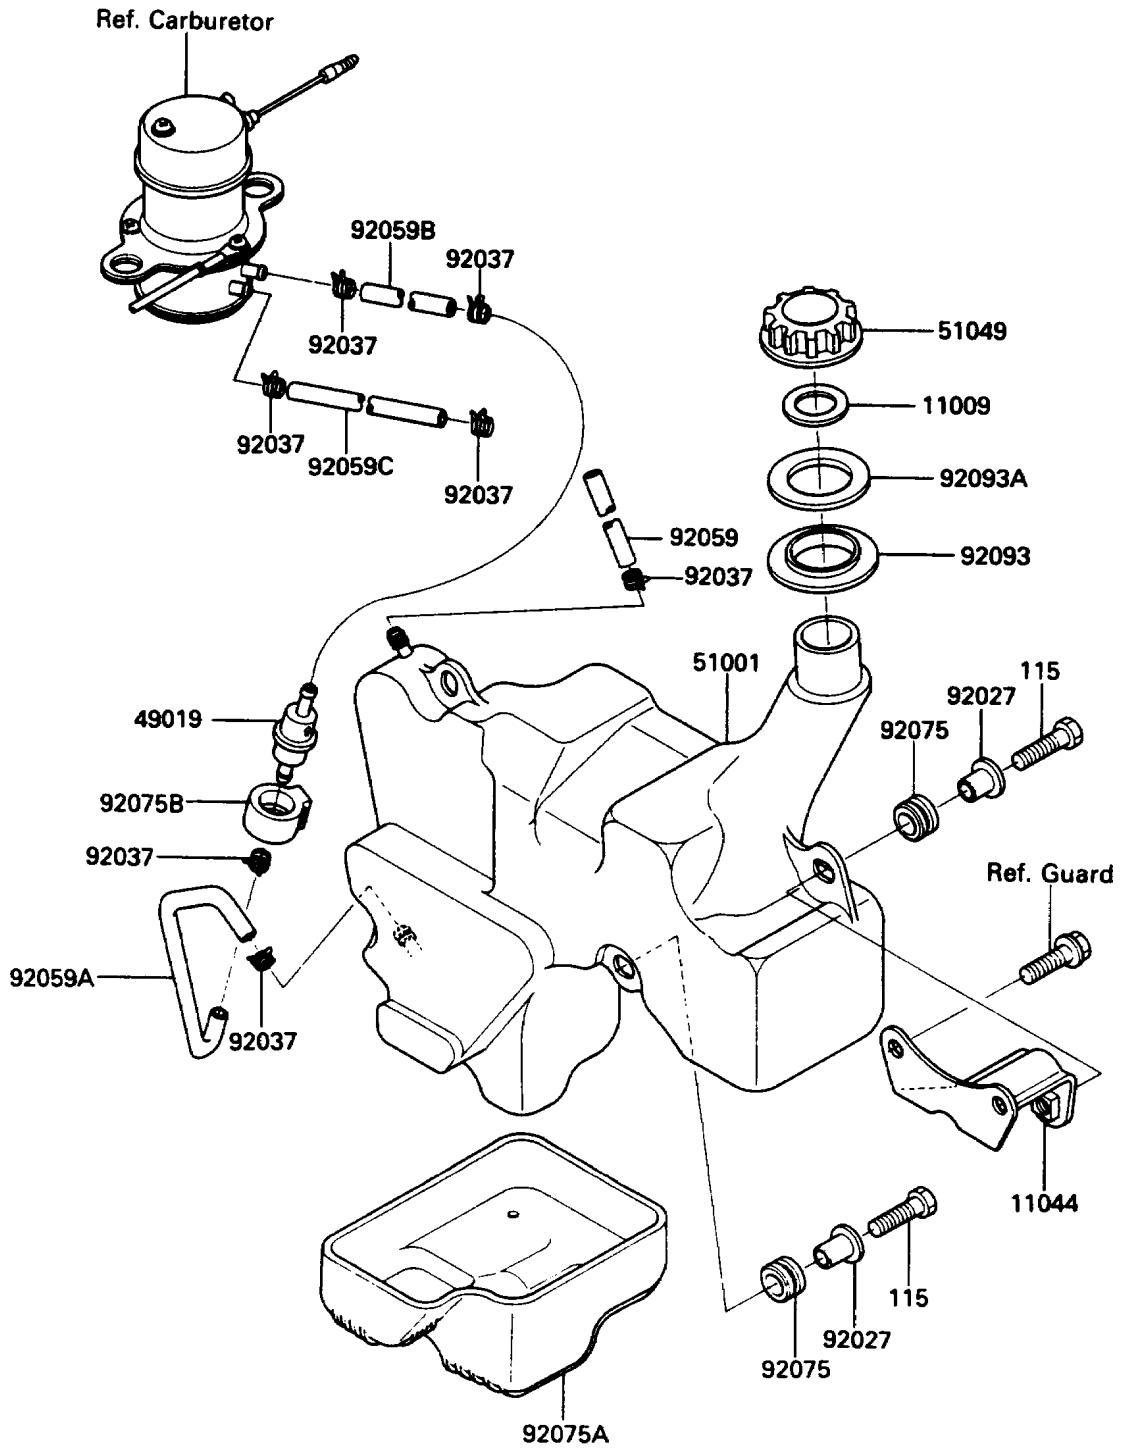

## 1986 Bayou® 185 PARTS DIAGRAM

Fuel Tank

F2410-0285

## 1986 Bayou® 185 PARTS LIST

Fuel Tank

ITEM NAME	PART NUMBER	QUANTITY
GASKET,TANK CAP (Ref # 11009)	11009-3020	1
BRACKET (Ref # 11044)	11043-1876	1
FILTER-FUEL (Ref # 49019)	49019-1053	1
TANK-COMP-FUEL (Ref # 51001)	51001-1192	1
CAP-TANK (Ref # 51049)	51049-3001	1
COLLAR,L=14 (Ref # 92027)	92027-1134	1
CLAMP (Ref # 92037)	92037-1462	1
TUBE,6.5X11.5X800 (Ref # 92059)	92059-1542	1
TUBE (Ref # 92059A)	92059-1553	1
TUBE (Ref # 92059B)	92059-1554	1
TUBE,5.3X10.5X350 (Ref # 92059C)	92059-1596	1
DAMPER (Ref # 92075)	92075-013	1
DAMPER,FUEL TANK (Ref # 92075A)	92075-1663	1
DAMPER,FUEL FILTER (Ref # 92075B)	92075-1701	1
SEAL,FUEL TANK CAP (Ref # 92093)	92093-1175	1
SEAL,FUEL TANK CAP (Ref # 92093A)	92093-1176	1
BOLT-SMALL-UPSET (Ref # 115)	115B0830	1