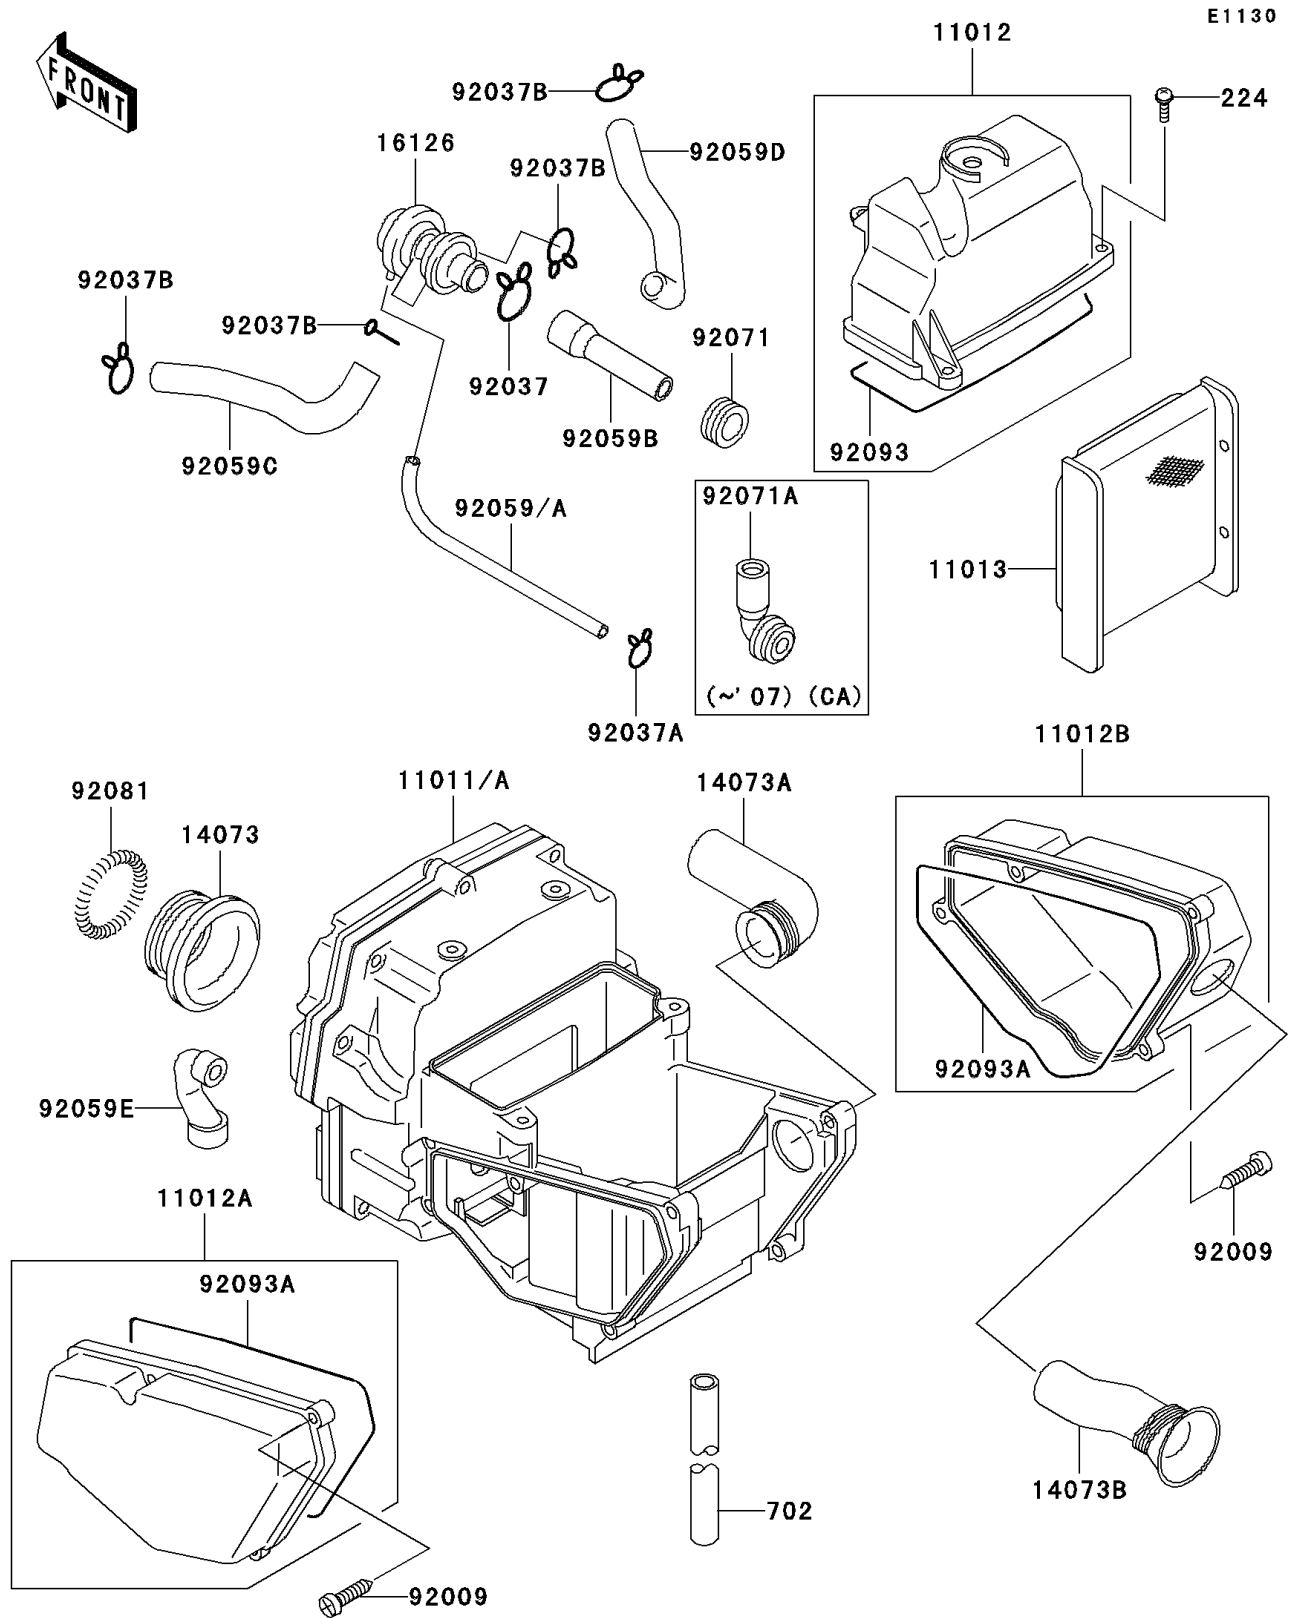

2006 NINJA® 500R PARTS DIAGRAM

Air Cleaner

2006 NINJA® 500R PARTS LIST

Air Cleaner

ITEM NAME	PART NUMBER	QUANTITY
SCREW-PAN-WP-CROS,6X20 (Ref # 224)	224AA0620	1
TUBE-RUBBER,5X350 (Ref # 702)	702A05350	1
CAP,AIR FILTER CASE,UPP (Ref # 11012)	11012-1571	1
CAP,AIR FILTER,LH (Ref # 11012A)	11012-1608	1
CAP,AIR FILTER,RH (Ref # 11012B)	11012-1609	1
ELEMENT-AIR FILTER (Ref # 11013)	11013-1252	1
DUCT,CARBURATOR (Ref # 14073)	14073-1292	1
DUCT,INTAKE (Ref # 14073A)	14073-1293	1
DUCT (Ref # 14073B)	14073-1295	1
VALVE,AIR SWITCH (Ref # 16126)	16126-1283	1
SCREW,TAPPING,5X30 (Ref # 92009)	92009-1488	1
CLAMP,TUBE (Ref # 92037)	92037-1076	1
CLAMP (Ref # 92037A)	92037-1712	1
CLAMP,TUBE (Ref # 92037B)	92037-213	1
TUBE,AIR FILTER-ACV (Ref # 92059B)	92059-1770	1
TUBE,AIR SWITCH,LH (Ref # 92059C)	92059-1771	1
TUBE,AIR SWITCH,RH (Ref # 92059D)	92059-1772	1
TUBE,BREATHER (Ref # 92059E)	92059-1773	1
GROMMET,AIR FILTER (Ref # 92071)	92071-1028	1
SPRING,COIL,BLACK (Ref # 92081)	92081-1457	1
SEAL,AIR FILTER CAP (Ref # 92093)	92093-1233	1
SEAL,AIR FILTER (Ref # 92093A)	92093-1234	1
CASE-AIR FILTER (Ref # 11011)	11011-1269	1
CASE-AIR FILTER (Ref # 11011A)	11011-1649	1
TUBE,4X9X290 (Ref # 92059)	92059-1043	1
TUBE,4X9X110 (Ref # 92059A)	92059-1131	1
GROMMET,AIR FILTER (Ref # 92071A)	92071-1114	1