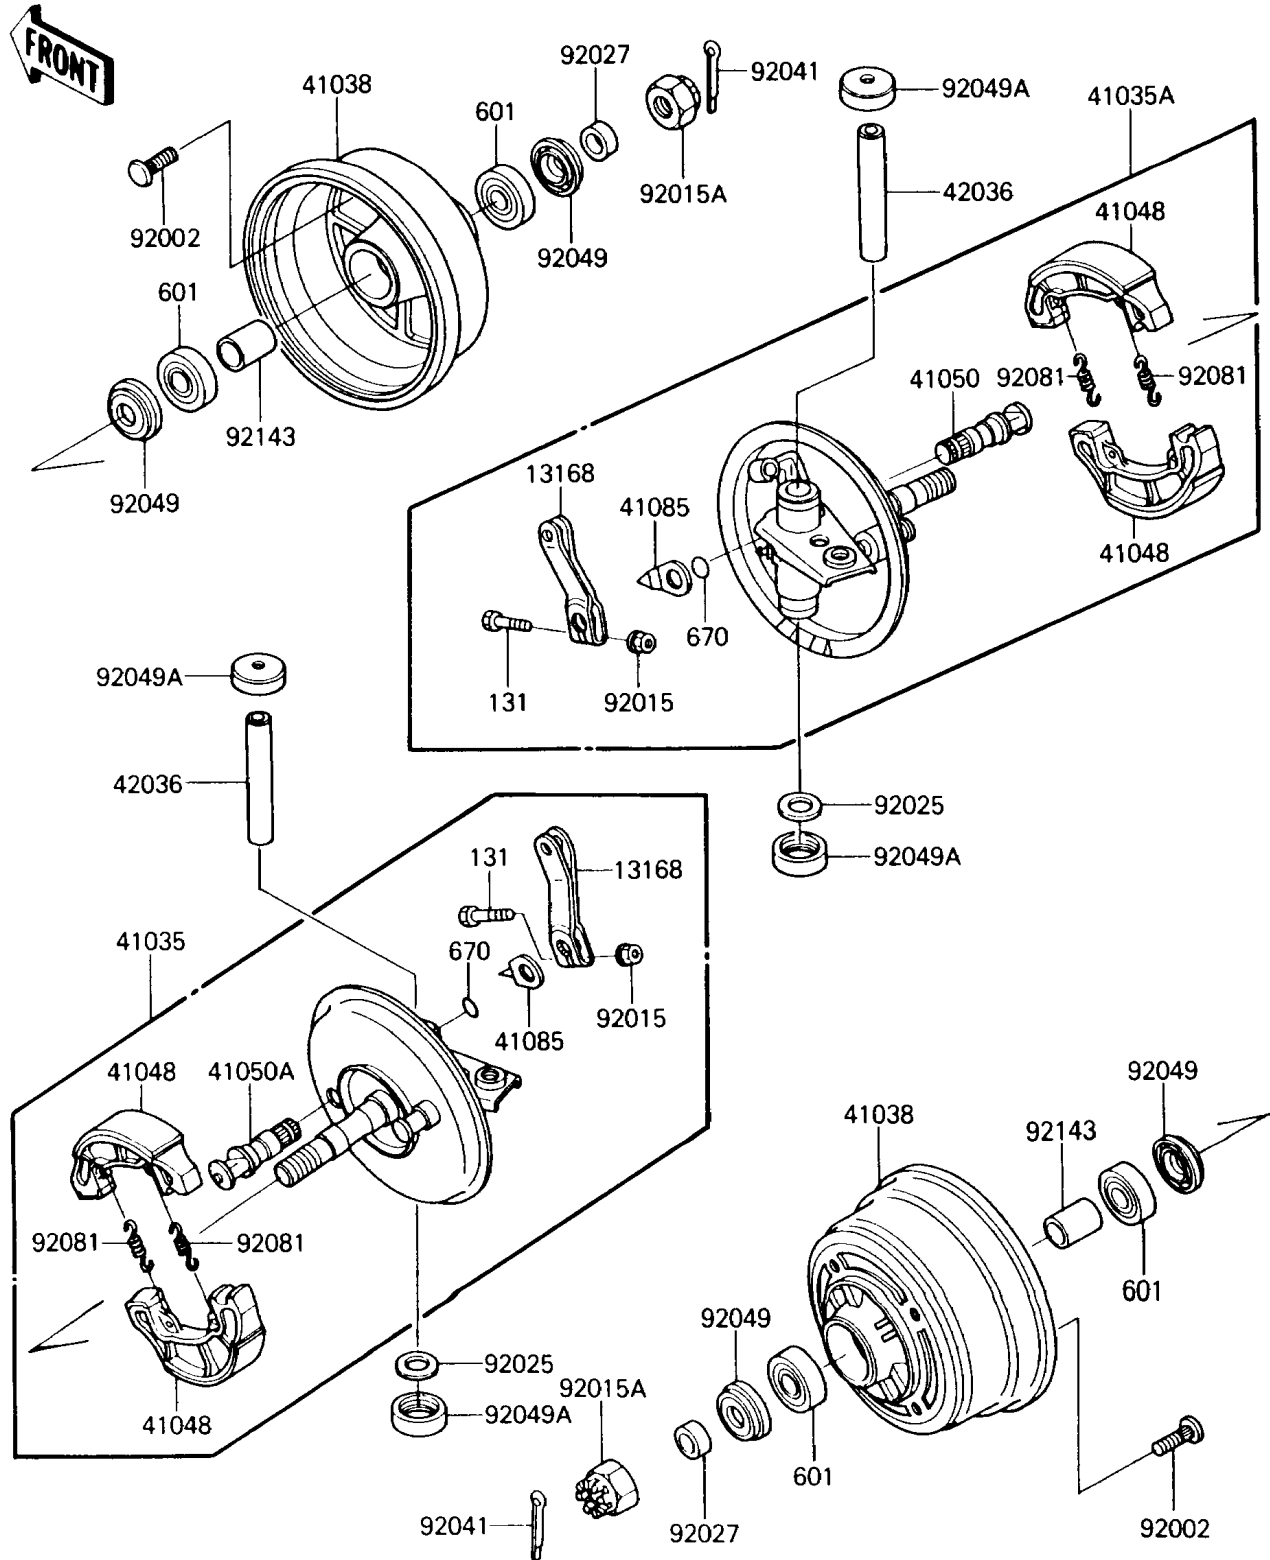

1986 Bayou® 185 PARTS DIAGRAM

Front Hub

F2230-0138

1986 Bayou® 185 PARTS LIST

Front Hub

ITEM NAME	PART NUMBER	QUANTITY
LEVER,BRAKE CAM (Ref # 13168)	13168-1317	1
PANEL-ASSY-BRAKE,LH (Ref # 41035)	41035-1204	1
PANEL-ASSY-BRAKE,RH (Ref # 41035A)	41035-1205	1
DRUM,FR BRAKE (Ref # 41038)	41038-1165	1
SHOE-BRAKE (Ref # 41048)	41048-1017	1
CAM-BRAKE,RH (Ref # 41050)	41050-1066	1
CAM-BRAKE,LH (Ref # 41050A)	41050-1068	1
INDICATOR (Ref # 41085)	41085-1056	1
SLEEVE, KNUCKLE,L=99.6 (Ref # 42036)	42036-1141	1
BOLT,10X30 (Ref # 92002)	92002-1388	1
NUT,FLANGED,6MM,BLACK (Ref # 92015)	92015-1237	1
NUT,16MM (Ref # 92015A)	92015-1455	1
SHIM,18X28.5X0.3 (Ref # 92025)	92025-1678	1
COLLAR,16.0X22X9.5 (Ref # 92027)	92027-1815	1
COTTER,4.0X35 (Ref # 92041)	92041-1053	1
SEAL-OIL (Ref # 92049)	92049-1197	1
SEAL-OIL, KNUCKLE (Ref # 92049A)	92049-1198	1
SPRING,BRAKE SHOE (Ref # 92081)	92081-1985	1
COLLAR,17.2X22.2X31.5 (Ref # 92143)	92027-1988	1
BOLT-FLANGED (Ref # 131)	131H0635	1
BEARING-BALL,#6203UU (Ref # 601)	601A6203UU	1
O RING,15MM (Ref # 670)	670B2015	1