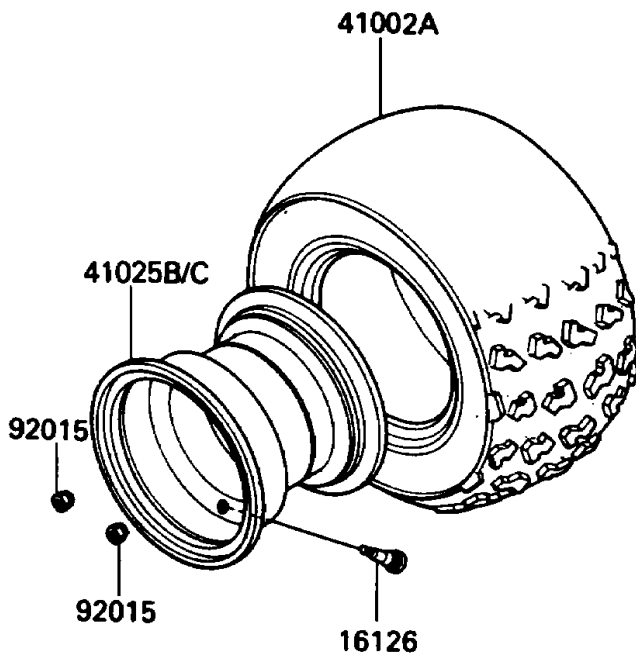

## 1986 Bayou® 185 PARTS DIAGRAM

Wheels/Tires

F2210-0128

## 1986 Bayou® 185 PARTS LIST

Wheels/Tires

| ITEM NAME                                 | PART NUMBER   | QUANTITY |
|---|---------------|----------|
| VALVE,TIRE (Ref # 16126)                  | 16126-1140    | 1        |
| TIRE,RR,22X11.00-8,KT517(D) (Ref # 41002) | 41002-1448    | 1        |
| TIRE,FR,21X9.00-8,KT516(D) (Ref # 41002A) | 41002-1449    | 1        |
| RIM,RR,G.SILVER (Ref # 41025)             | 41025-1120-F2 | 1        |
| RIM,FR,G.SILVER (Ref # 41025B)            | 41025-1147-F2 | 1        |
| NUT,FLANGED,10MM (Ref # 92015)            | 92015-1335    | 1        |