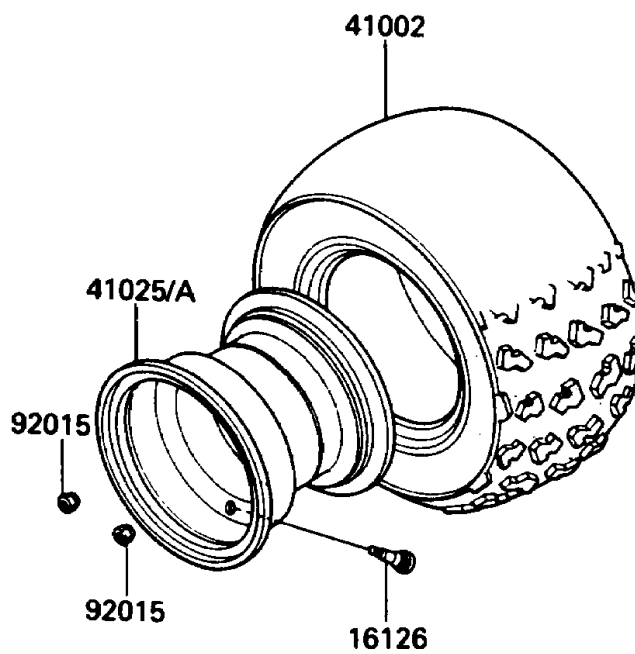

## 1986 Bayou® 185 PARTS DIAGRAM

Wheels/Tires

F2210-0128

## 1986 Bayou® 185 PARTS LIST

Wheels/Tires

| ITEM NAME                                 | PART NUMBER   | QUANTITY |
|---|---------------|----------|
| VALVE,TIRE (Ref # 16126)                  | 16126-1140    | 1        |
| TIRE,RR,22X11.00-8,KT517(D) (Ref # 41002) | 41002-1448    | 1        |
| TIRE,FR,21X9.00-8,KT516(D) (Ref # 41002A) | 41002-1449    | 1        |
| RIM,RR,G.SILVER (Ref # 41025)             | 41025-1120-F2 | 1        |
| RIM,FR,G.SILVER (Ref # 41025B)            | 41025-1147-F2 | 1        |
| NUT,FLANGED,10MM (Ref # 92015)            | 92015-1335    | 1        |