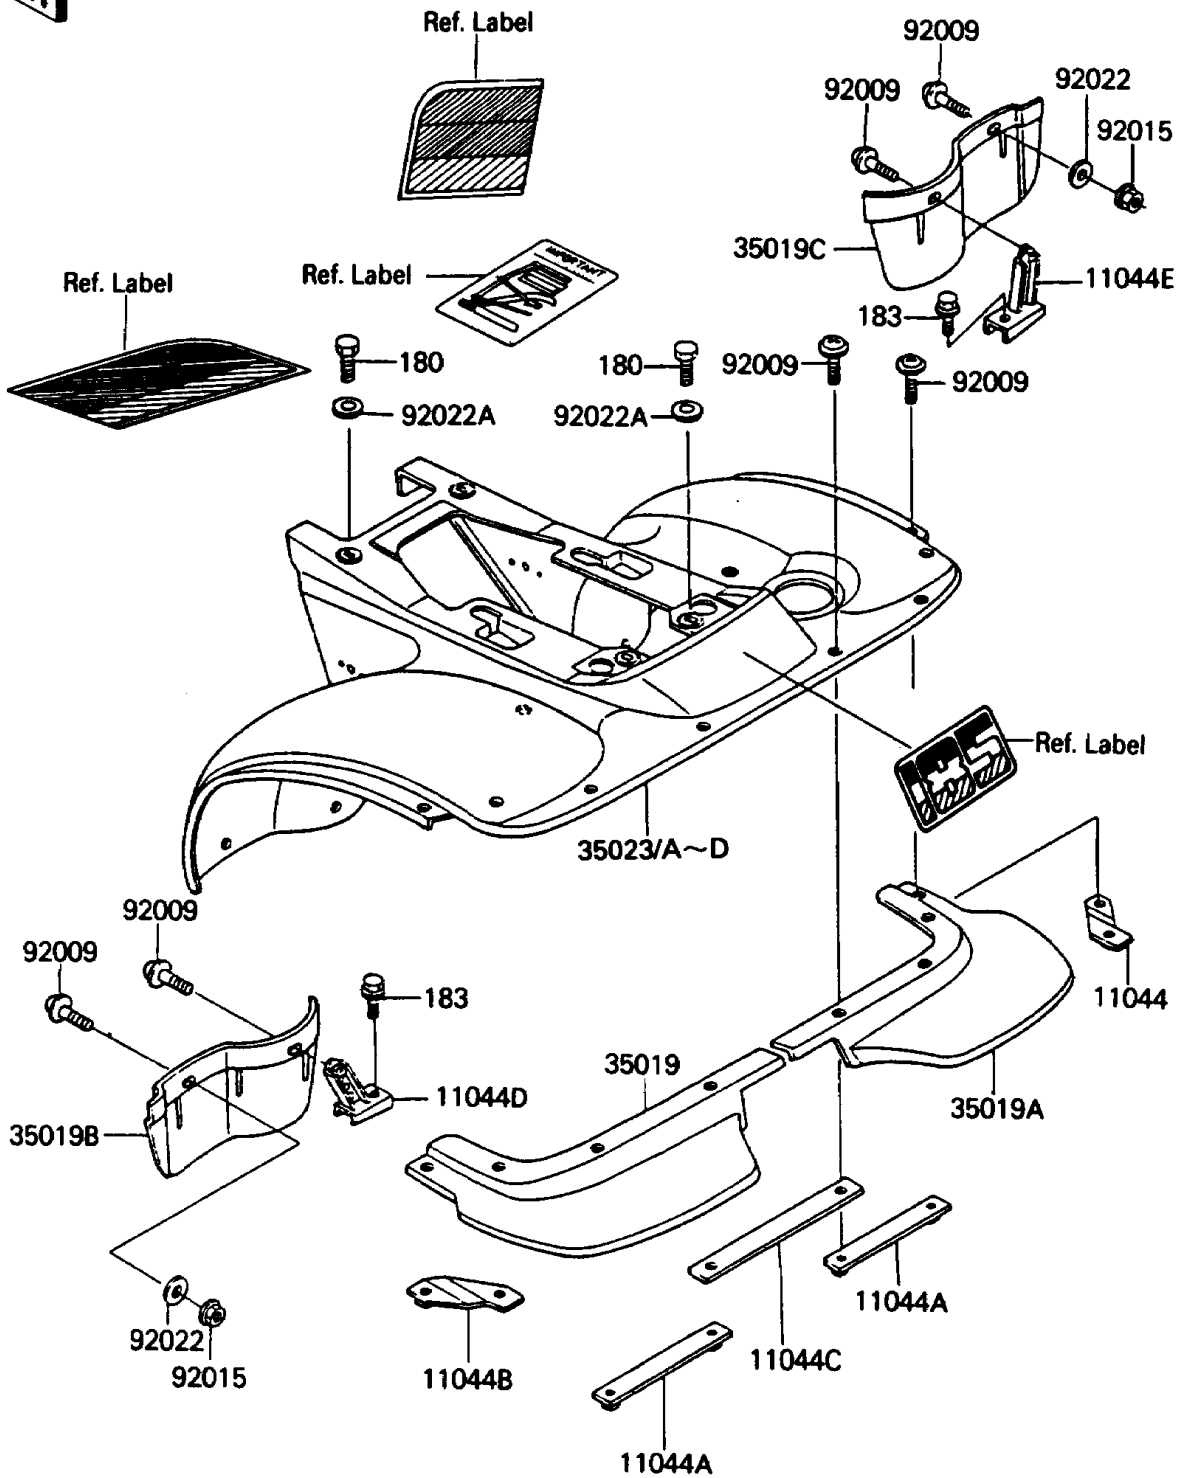

1986 Bayou® 185 PARTS DIAGRAM

Rear Fender(s)

F2172-0003

1986 Bayou® 185 PARTS LIST

Rear Fender(s)

ITEM NAME	PART NUMBER	QUANTITY
BRACKET,RR FLAP,RH (Ref # 11044)	11043-1834	1
BRACKET,RR FLAP (Ref # 11044A)	11043-1835	1
BRACKET,RR FLAP,LH (Ref # 11044B)	11043-1945	1
BRACKET,RR FLAP (Ref # 11044C)	11043-1946	1
BRACKET,FLAP,LH (Ref # 11044D)	11044-1629	1
BRACKET,FLAP,RH (Ref # 11044E)	11044-1630	1
FLAP,RR,LH (Ref # 35019)	35019-1123	1
FLAP,RR,RH (Ref # 35019A)	35019-1134	1
FLAP,LH (Ref # 35019B)	35019-1143	1
FLAP,RH (Ref # 35019C)	35019-1144	1
FENDER-REAR,EBONY (Ref # 35023)	35023-1140-6C	1
FENDER-REAR,F.RED (Ref # 35023B)	35023-1140-6L	1
FENDER-REAR,EBONY (Ref # 35023C)	35023-1159-6C	1
FENDER-REAR,F.RED (Ref # 35023D)	35023-1159-6L	1
SCREW,6X14 (Ref # 92009)	92009-1288	1
NUT,LOCK,6MM,BLACK (Ref # 92015)	92015-1191	1
WASHER,6.5X20X1.6 (Ref # 92022)	92022-125	1
WASHER,7X24X1.6 (Ref # 92022A)	92022-228	1
BOLT-UPSET-WS (Ref # 180)	180B0618	1
BOLT-UPSET-WS-SMALL (Ref # 183)	183B0816	1