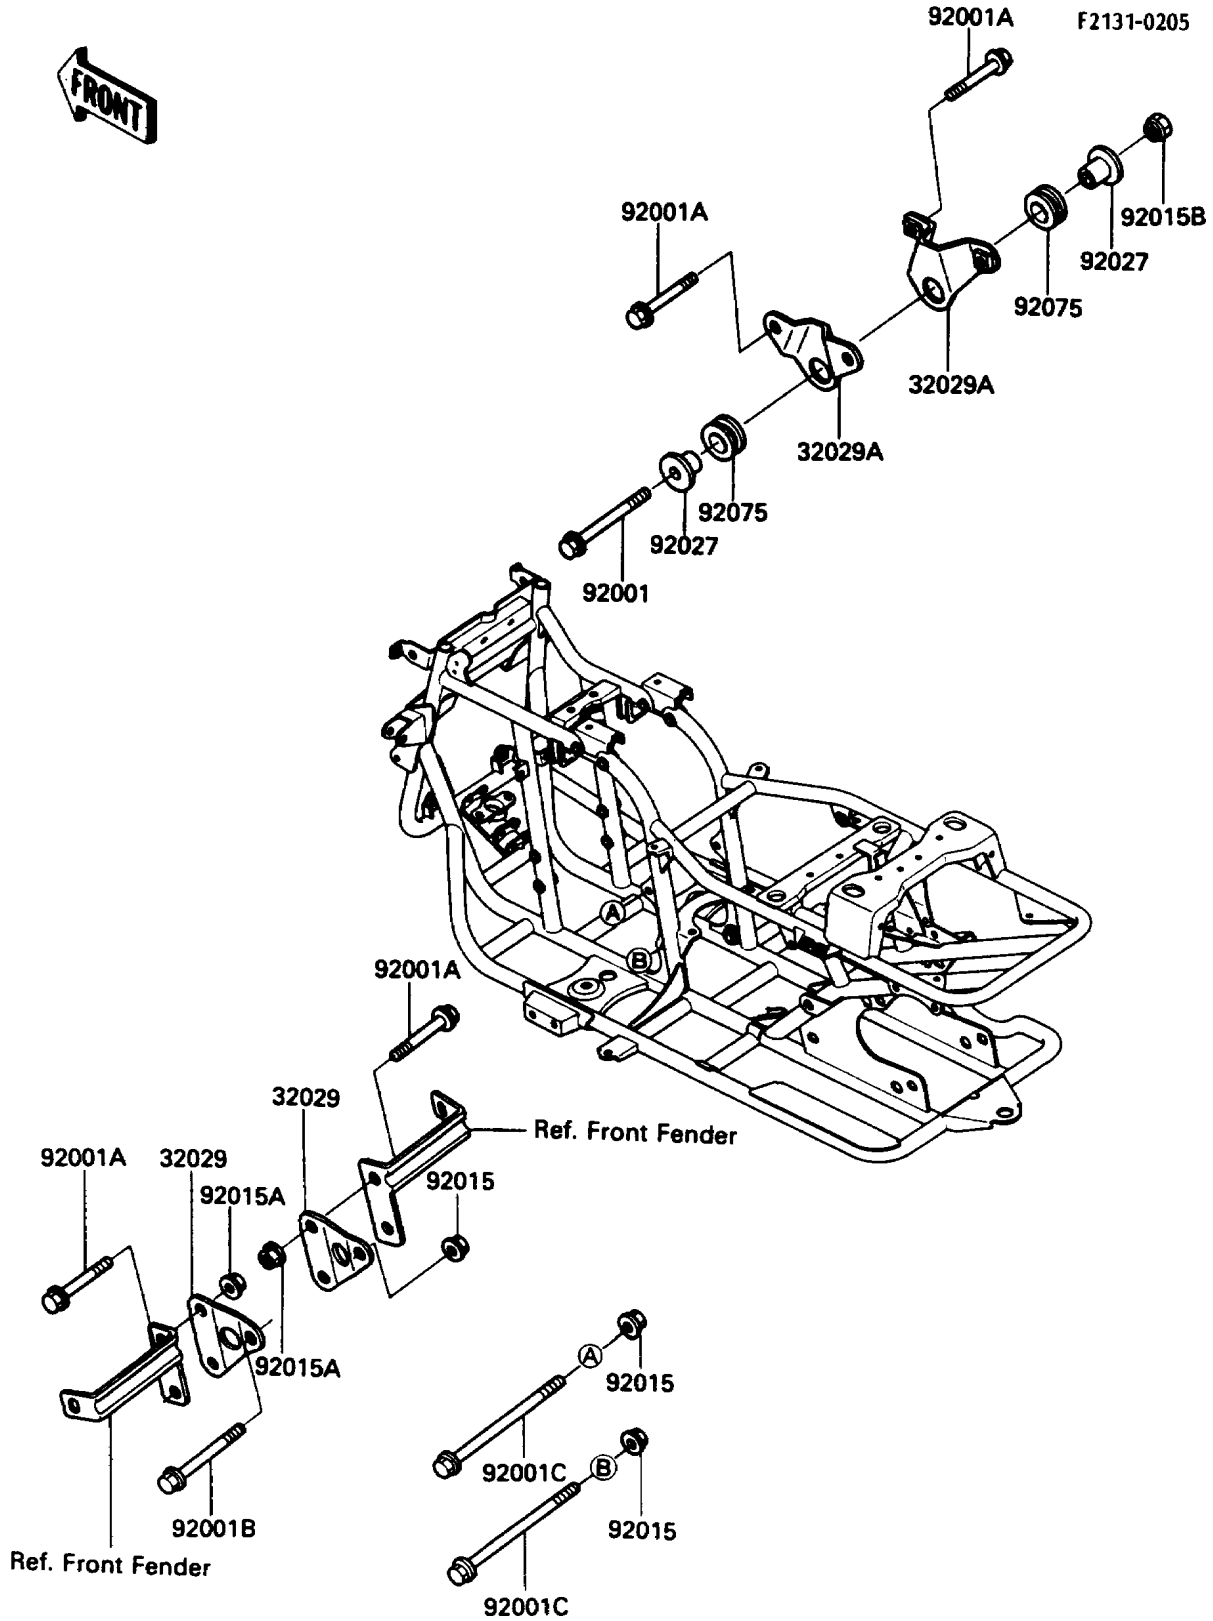

1986 Bayou® 185 PARTS DIAGRAM

Frame Fittings

1986 Bayou® 185 PARTS LIST

Frame Fittings

ITEM NAME	PART NUMBER	QUANTITY
BRACKET-ENGINE,FR (Ref # 32029)	32029-1324	1
BRACKET-ENGINE, TOP (Ref # 32029A)	32029-1381	1
BOLT, FLANGED, 8X80, BLACK (Ref # 92001)	92001-1640	1
BOLT, FLANGED, 8X55, BLACK (Ref # 92001A)	92001-1641	1
BOLT, FLANGED, 10X80 (Ref # 92001B)	92001-1709	1
BOLT, FLANGED, 10X115, BLACK (Ref # 92001C)	92001-1780	1
NUT, FLANGED, 10MM (Ref # 92015)	92015-1180	1
NUT, FLANGED, 8MM, BLACK (Ref # 92015A)	92015-1183	1
NUT, FLANGED, 8MM (Ref # 92015B)	92015-1397	1
COLLAR, L=16.3 (Ref # 92027)	92027-1915	1
DAMPER (Ref # 92075)	92075-1086	1