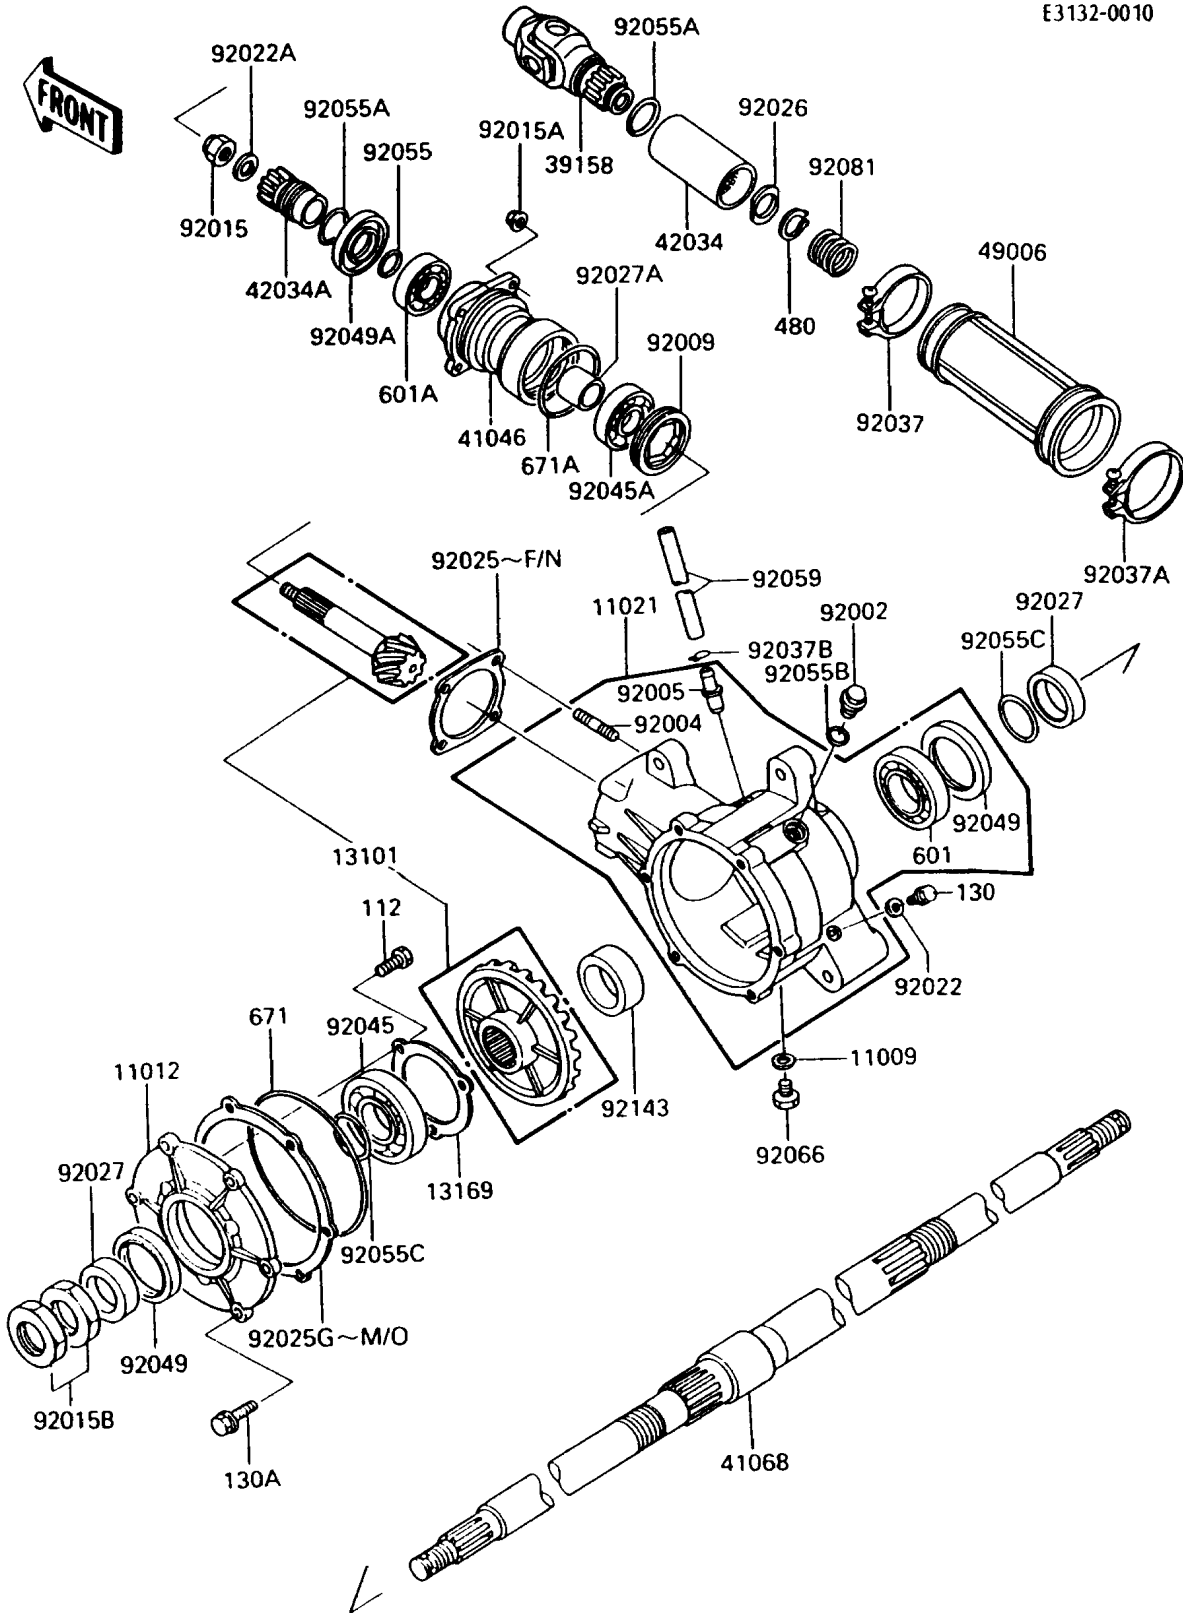

1986 Bayou® 185 PARTS DIAGRAM

Drive Shaft/Final Gear

E3132-0010

1986 Bayou® 185 PARTS LIST

Drive Shaft/Final Gear

ITEM NAME	PART NUMBER	QUANTITY
GASKET,10.5X16X1,DRAIN PLUG (Ref # 11009)	92065-058	1
CAP (Ref # 11012)	11012-1375	1
CASE-ASSY,FINAL GEAR (Ref # 11021)	11021-1051	1
GEAR-ASSY,REAR BEVEL (Ref # 13101)	13101-5055	1
PLATE (Ref # 13169)	13169-1751	1
SHAFT-ASSY-DRIVE (Ref # 39158)	39158-1055	1
HOUSING-BEARING (Ref # 41046)	41046-1052	1
AXLE,FINAL (Ref # 41068)	41068-1242	1
COUPLING,DRIVE SHAFT (Ref # 42034)	42034-1058	1
COUPLING (Ref # 42034A)	42034-1059	1
BOOT (Ref # 49006)	49006-1160	1
BOLT,16X10 (Ref # 92002)	92002-1238	1
STUD,6X18 (Ref # 92004)	92004-1127	1
FITTING,BREATHER (Ref # 92005)	92005-1127	1
SCREW (Ref # 92009)	92009-1290	1
NUT,12MM (Ref # 92015)	92015-1182	1
NUT,6MM (Ref # 92015A)	92015-1365	1
NUT,LOCK,32MM (Ref # 92015B)	92015-1493	1
WASHER,6.1X12X1 (Ref # 92022)	92022-077	1
WASHER,12.3X25X3.2 (Ref # 92022A)	92022-1293	1
SHIM,T=0.1 (Ref # 92025)	92025-1545	1
SHIM,T=0.5 (Ref # 92025A)	92025-1546	1
SHIM,T=0.7 (Ref # 92025B)	92025-1547	1
SHIM,T=0.8 (Ref # 92025C)	92025-1548	1
SHIM,T=0.9 (Ref # 92025D)	92025-1549	1
SHIM,T=1.0 (Ref # 92025E)	92025-1550	1
SHIM,T=1.2 (Ref # 92025F)	92025-1551	1
SHIM,T=0.1 (Ref # 92025G)	92025-1552	1
SHIM,T=0.5 (Ref # 92025H)	92025-1553	1