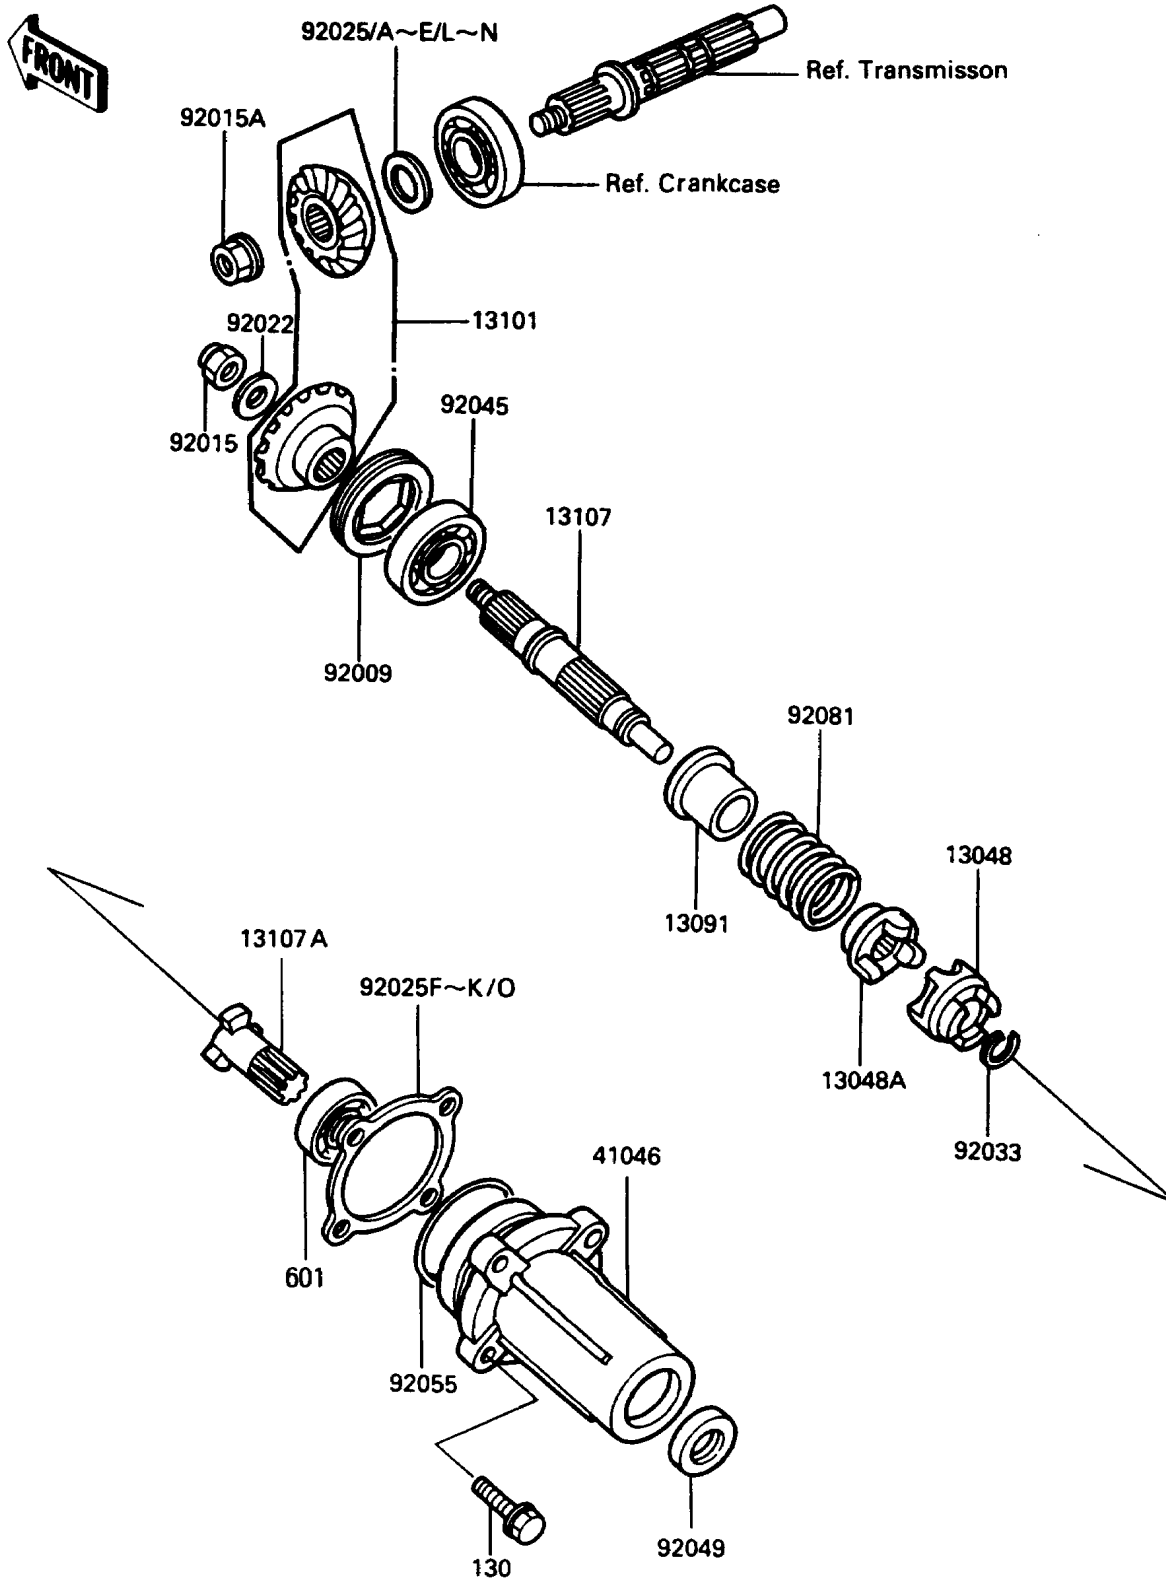

1986 Bayou® 185 PARTS DIAGRAM

Front Bevel Gear

E3131-0008

1986 Bayou® 185 PARTS LIST

Front Bevel Gear

| ITEM NAME | PART NUMBER | QUANTITY |
|-------------------------------------|-------------|----------|
| CAM-DAMPER (Ref # 13048) | 13048-1053 | 1 |
| CAM-DAMPER (Ref # 13048A) | 13048-1054 | 1 |
| HOLDER (Ref # 13091) | 13091-1278 | 1 |
| GEAR-ASSY,FRONT BEVEL (Ref # 13101) | 13101-5047 | 1 |
| SHAFT,BEVEL GEAR,FR (Ref # 13107) | 13107-1109 | 1 |
| SHAFT (Ref # 13107A) | 13107-1110 | 1 |
| HOUSING-BEARING,GEAR (Ref # 41046) | 41046-1051 | 1 |
| SCREW (Ref # 92009) | 92009-1290 | 1 |
| NUT,12MM (Ref # 92015) | 92015-1182 | 1 |
| NUT,FLANGED,14MM (Ref # 92015A) | 92015-1341 | 1 |
| WASHER (Ref # 92022) | 92022-1611 | 1 |
| SHIM,20.3X28X1.3 (Ref # 92025) | 92025-1533 | 1 |
| SHIM,20.3X28X0.7 (Ref # 92025A) | 92025-1534 | 1 |
| SHIM,20.3X28X0.8 (Ref # 92025B) | 92025-1535 | 1 |
| SHIM,20.3X28X0.9 (Ref # 92025C) | 92025-1536 | 1 |
| SHIM,20.3X28X1.0 (Ref # 92025D) | 92025-1537 | 1 |
| SHIM,20.3X28X1.2 (Ref # 92025E) | 92025-1538 | 1 |
| SHIM,T=0.1 (Ref # 92025F) | 92025-1539 | 1 |
| SHIM,T=0.7 (Ref # 92025G) | 92025-1540 | 1 |
| SHIM,T=0.8 (Ref # 92025H) | 92025-1541 | 1 |
| SHIM,T=0.9 (Ref # 92025I) | 92025-1542 | 1 |
| SHIM,T=1.0 (Ref # 92025J) | 92025-1543 | 1 |
| SHIM,T=1.2 (Ref # 92025K) | 92025-1544 | 1 |
| SHIM,20.3X28X0.15 (Ref # 92025L) | 92025-1573 | 1 |
| SHIM,20.3X28X0.20 (Ref # 92025M) | 92025-1574 | 1 |
| SHIM,20.3X28X1.1 (Ref # 92025N) | 92025-1575 | 1 |
| SHIM,T=0.15 (Ref # 92025O) | 92025-1576 | 1 |
| RING-SNAP,17MM (Ref # 92033) | 92033-1060 | 1 |
| BEARING-BALL,6304CM (Ref # 92045) | 92045-1108 | 1 |