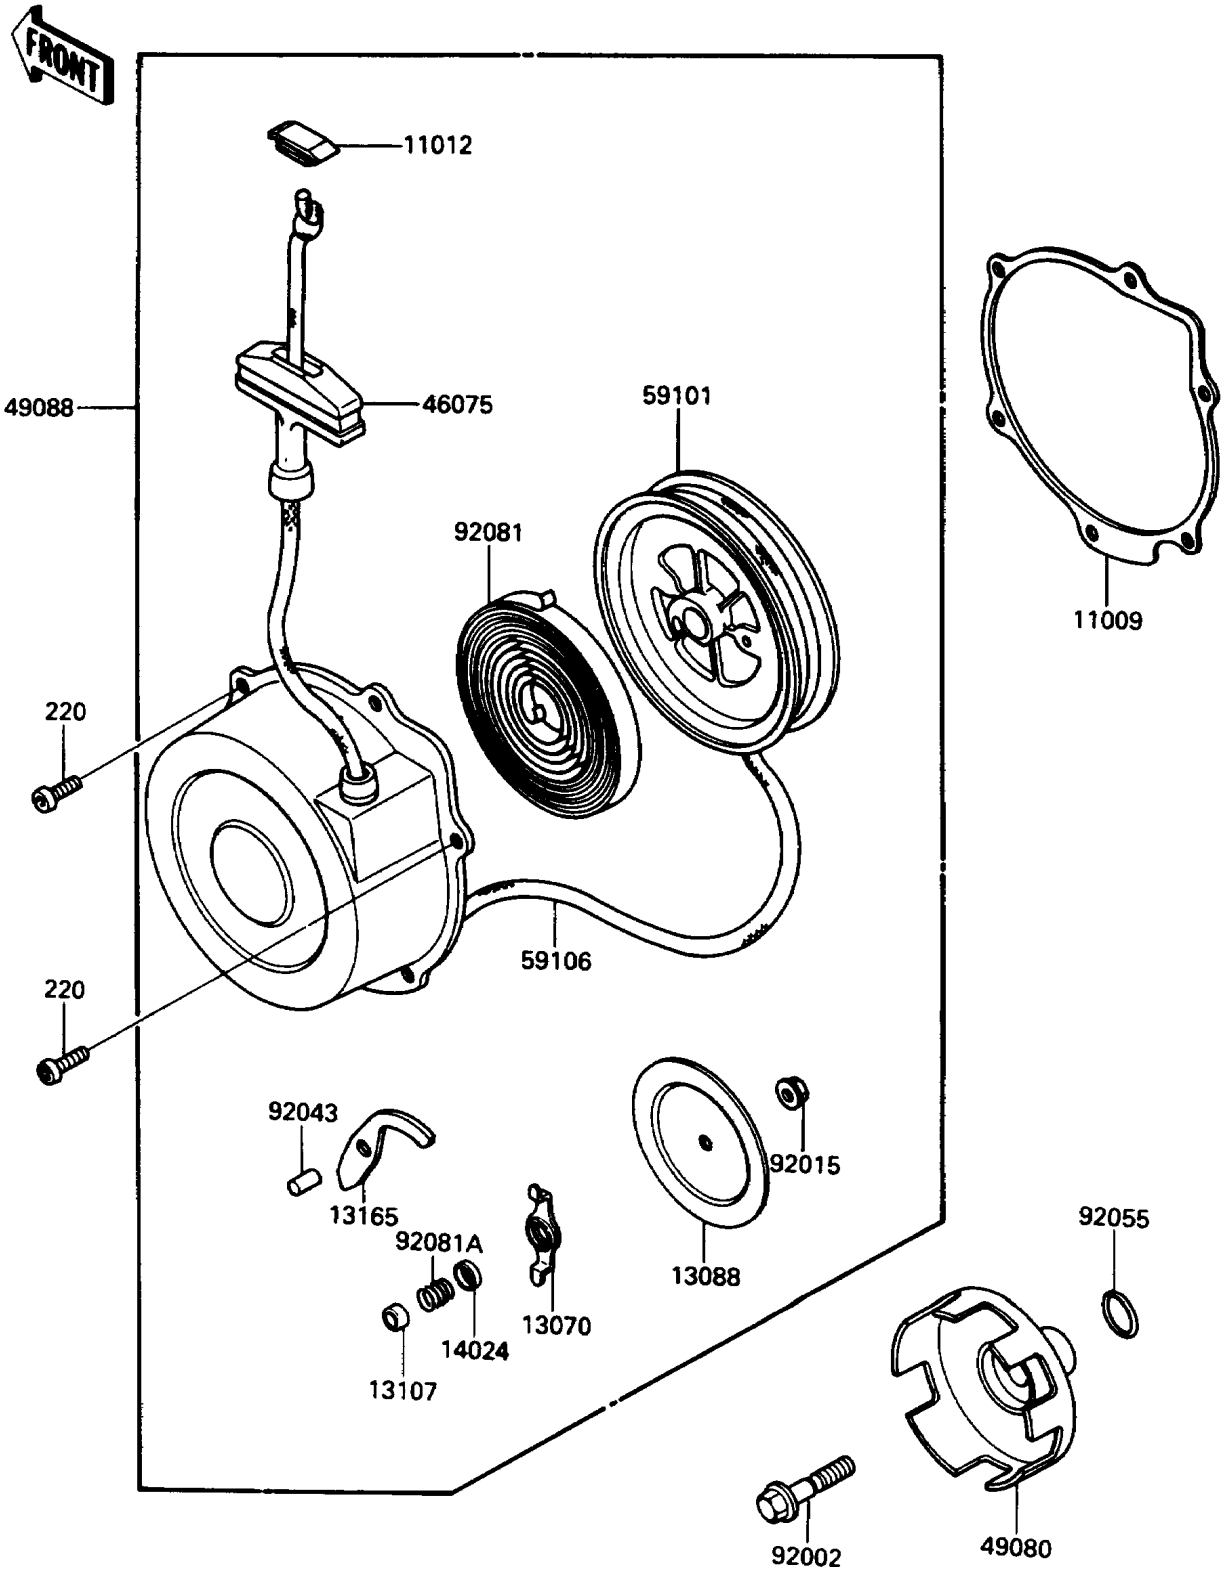

## 1986 Bayou® 185 PARTS DIAGRAM

Recoil Starter

E3040-0002

## 1986 Bayou® 185 PARTS LIST

Recoil Starter

ITEM NAME	PART NUMBER	QUANTITY
GASKET,RECOIL STARTER (Ref # 11009)	11009-1394	1
CAP,RECOIL GRIP (Ref # 11012)	11012-1420	1
GUIDE,RECOIL (Ref # 13070)	13070-1123	1
PLATE-FRICTION,RECOIL (Ref # 13088)	13088-1059	1
SHAFT,RECOIL (Ref # 13107)	13107-1129	1
PAWL,RECOIL (Ref # 13165)	13165-1110	1
COVER,RECOIL (Ref # 14024)	14025-1966	1
GRIP,RECOIL (Ref # 46075)	46075-1057	1
PULLEY-STARTING (Ref # 49080)	49080-1051	1
STARTER-RECOIL (Ref # 49088)	49088-1051	1
REEL (Ref # 59101)	59101-1105	1
ROPE,RECOIL (Ref # 59106)	59106-1102	1
BOLT,FLANGED,10X40 (Ref # 92002)	92002-1296	1
NUT,6MM (Ref # 92015)	92015-1464	1
PIN,RECOIL (Ref # 92043)	92043-1259	1
RING-O,16.8MM (Ref # 92055)	92055-1235	1
SPRING,RECOIL (Ref # 92081)	92081-1772	1
SPRING (Ref # 92081A)	92081-1773	1
SCREW-PAN-CROS,6X14,BLACK (Ref # 220)	220C0614	1