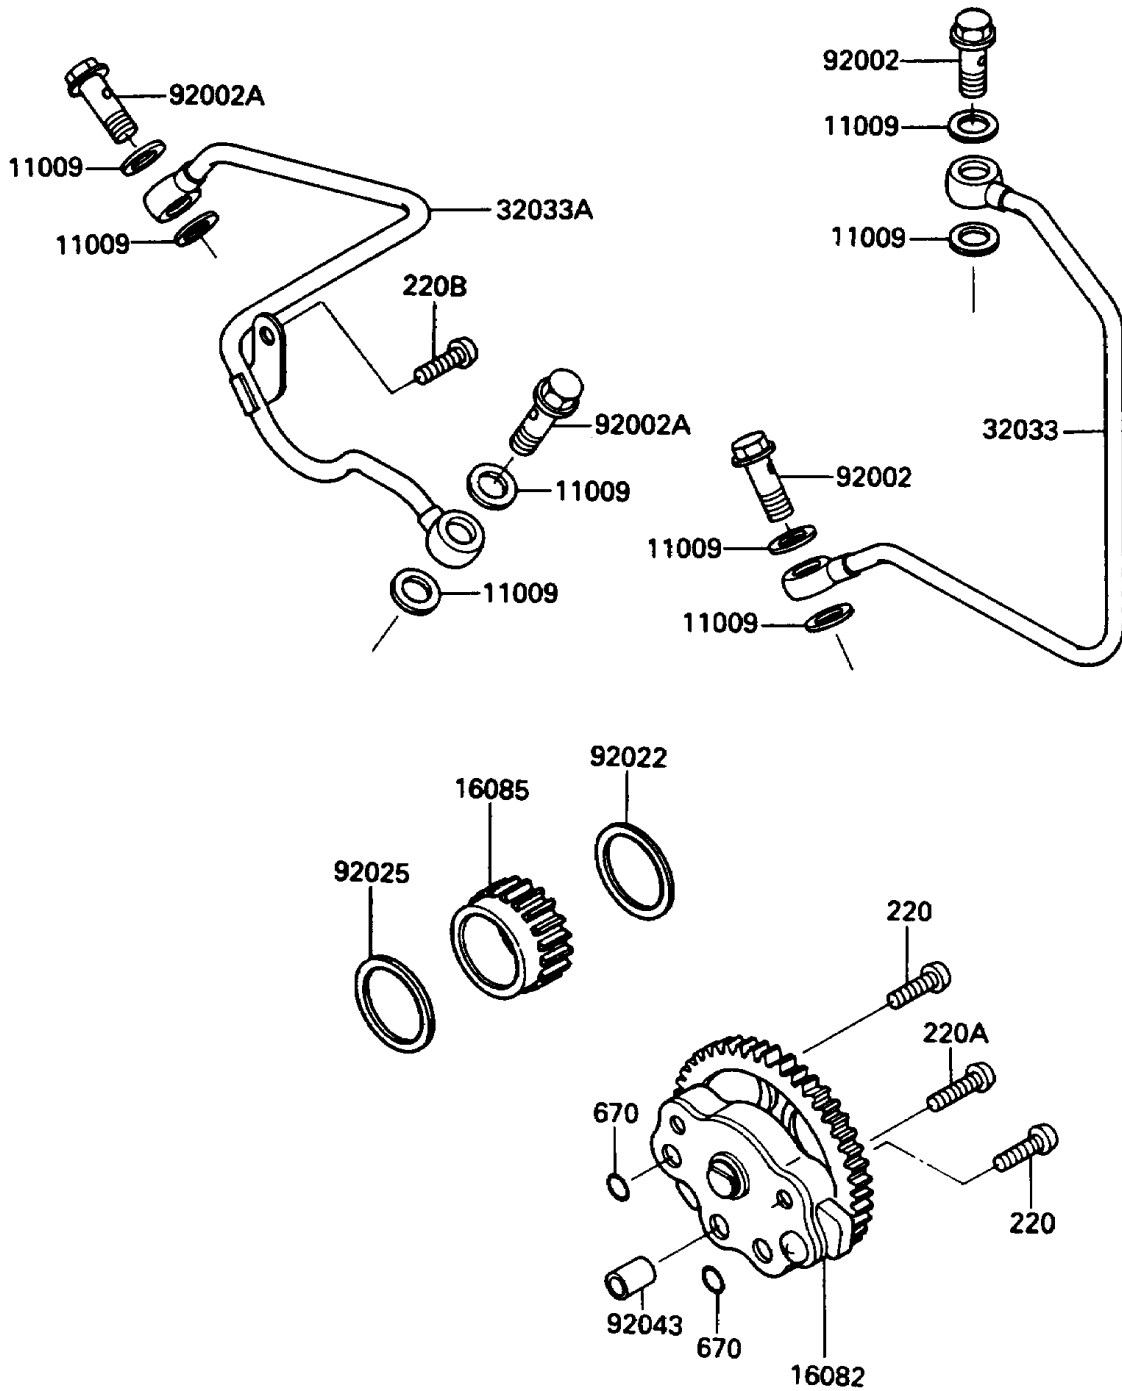

## 1986 Bayou® 185 PARTS DIAGRAM

Oil Pump/Oil Filter

E1710-0071

## 1986 Bayou® 185 PARTS LIST

Oil Pump/Oil Filter

ITEM NAME	PART NUMBER	QUANTITY
GASKET,OIL PIPE,8.2X14X1.0 (Ref # 11009)	11009-1344	1
PUMP-ASSY-OIL (Ref # 16082)	16082-1055	1
GEAR,OIL PUMP,22T (Ref # 16085)	16085-1133	1
PIPE,CYLINDER HEAD (Ref # 32033)	32033-1221	1
PIPE,TRANSMISSION (Ref # 32033A)	32033-1222	1
BOLT,BANJO,8X22 (Ref # 92002)	92002-1359	1
BOLT,BANJO,8X22 (Ref # 92002A)	92002-1871	1
WASHER,24.3X30X1.2 (Ref # 92022)	92022-1767	1
SHIM,25.3X36X0.9 (Ref # 92025)	92025-1129	1
PIN,6.2X8X14 (Ref # 92043)	92043-1263	1
SCREW-PAN-CROS,6X20,WHITE (Ref # 220)	220B0620	1
SCREW-PAN-CROS,6X30 (Ref # 220A)	220B0630	1
SCREW-PAN-CROS (Ref # 220B)	220X0612	1
O RING,10MM (Ref # 670)	670B1510	1