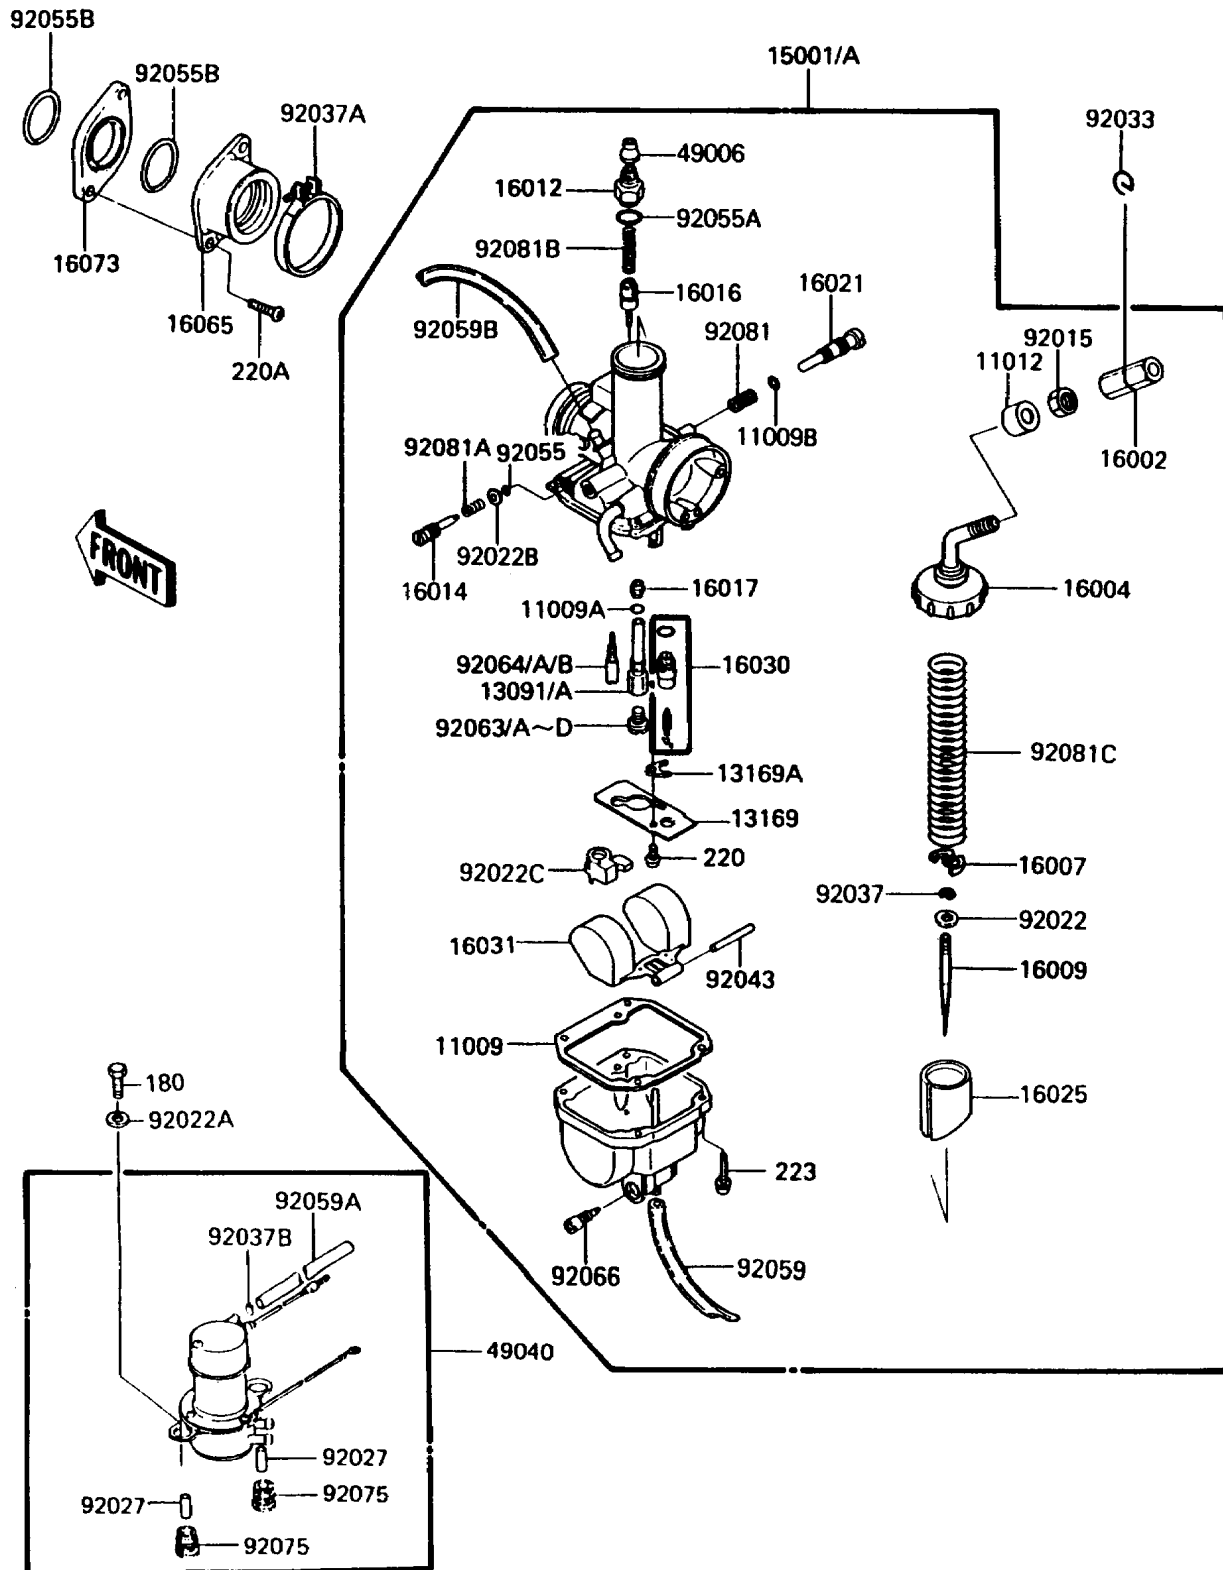

1986 Bayou® 185 PARTS DIAGRAM

Carburetor

E1611-0185

1986 Bayou® 185 PARTS LIST

Carburetor

ITEM NAME	PART NUMBER	QUANTITY
GASKET,FLOAT CHAMBER (Ref # 11009)	11009-1409	1
GASKET,"O"RING (Ref # 11009A)	16038-016	1
GASKET,"O"RING (Ref # 11009B)	16038-022	1
CAP,CHAMBER CAP (Ref # 11012)	11012-1389	1
HOLDER (Ref # 13091)	13091-1348	1
PLATE,FLOAT CHAMBER (Ref # 13169)	13169-1808	1
PLATE,LOCK (Ref # 13169A)	13169-1809	1
CARBURETOR-ASSY (Ref # 15001)	15001-1219	1
ADJUSTER-CABLE (Ref # 16002)	16002-1006	1
CAP-CHAMBER (Ref # 16004)	16004-1052	1
SEAT-SPRING,THROTTLE VALVE (Ref # 16007)	16007-1111	1
NEEDLE-JET,5J14 (Ref # 16009)	16009-1247	1
CAP-STARTER PLUNGER (Ref # 16012)	16012-1054	1
SCREW-PILOT AIR (Ref # 16014)	16014-1052	1
PLUNGER,STARTER (Ref # 16016)	16016-1056	1
JET-NEEDLE,0-2 (Ref # 16017)	16017-1244	1
SCREW-THROTTLE STOP (Ref # 16021)	16021-1117	1
VALVE-THROTTLE,CA 3.5 (Ref # 16025)	16025-1155	1
VALVE-FLOAT,#1.0 (Ref # 16030)	16030-1055	1
FLOAT (Ref # 16031)	16031-1055	1
HOLDER-CARBURETOR (Ref # 16065)	16065-1109	1
INSULATOR (Ref # 16073)	16073-1053	1
BOOT,STARTER PLUNGER (Ref # 49006)	49006-1164	1
PUMP-FUEL (Ref # 49040)	49040-1053	1
NUT,CABLE ADJUST LOCK (Ref # 92015)	92015-1575	1
WASHER,THROTTLE VALVE (Ref # 92022)	92022-1024	1
WASHER,6.5X16X2 (Ref # 92022A)	92022-116	1
WASHER,ADJUST SCREW (Ref # 92022B)	92022-1187	1
WASHER,NEEDLE JET (Ref # 92022C)	92022-1530	1