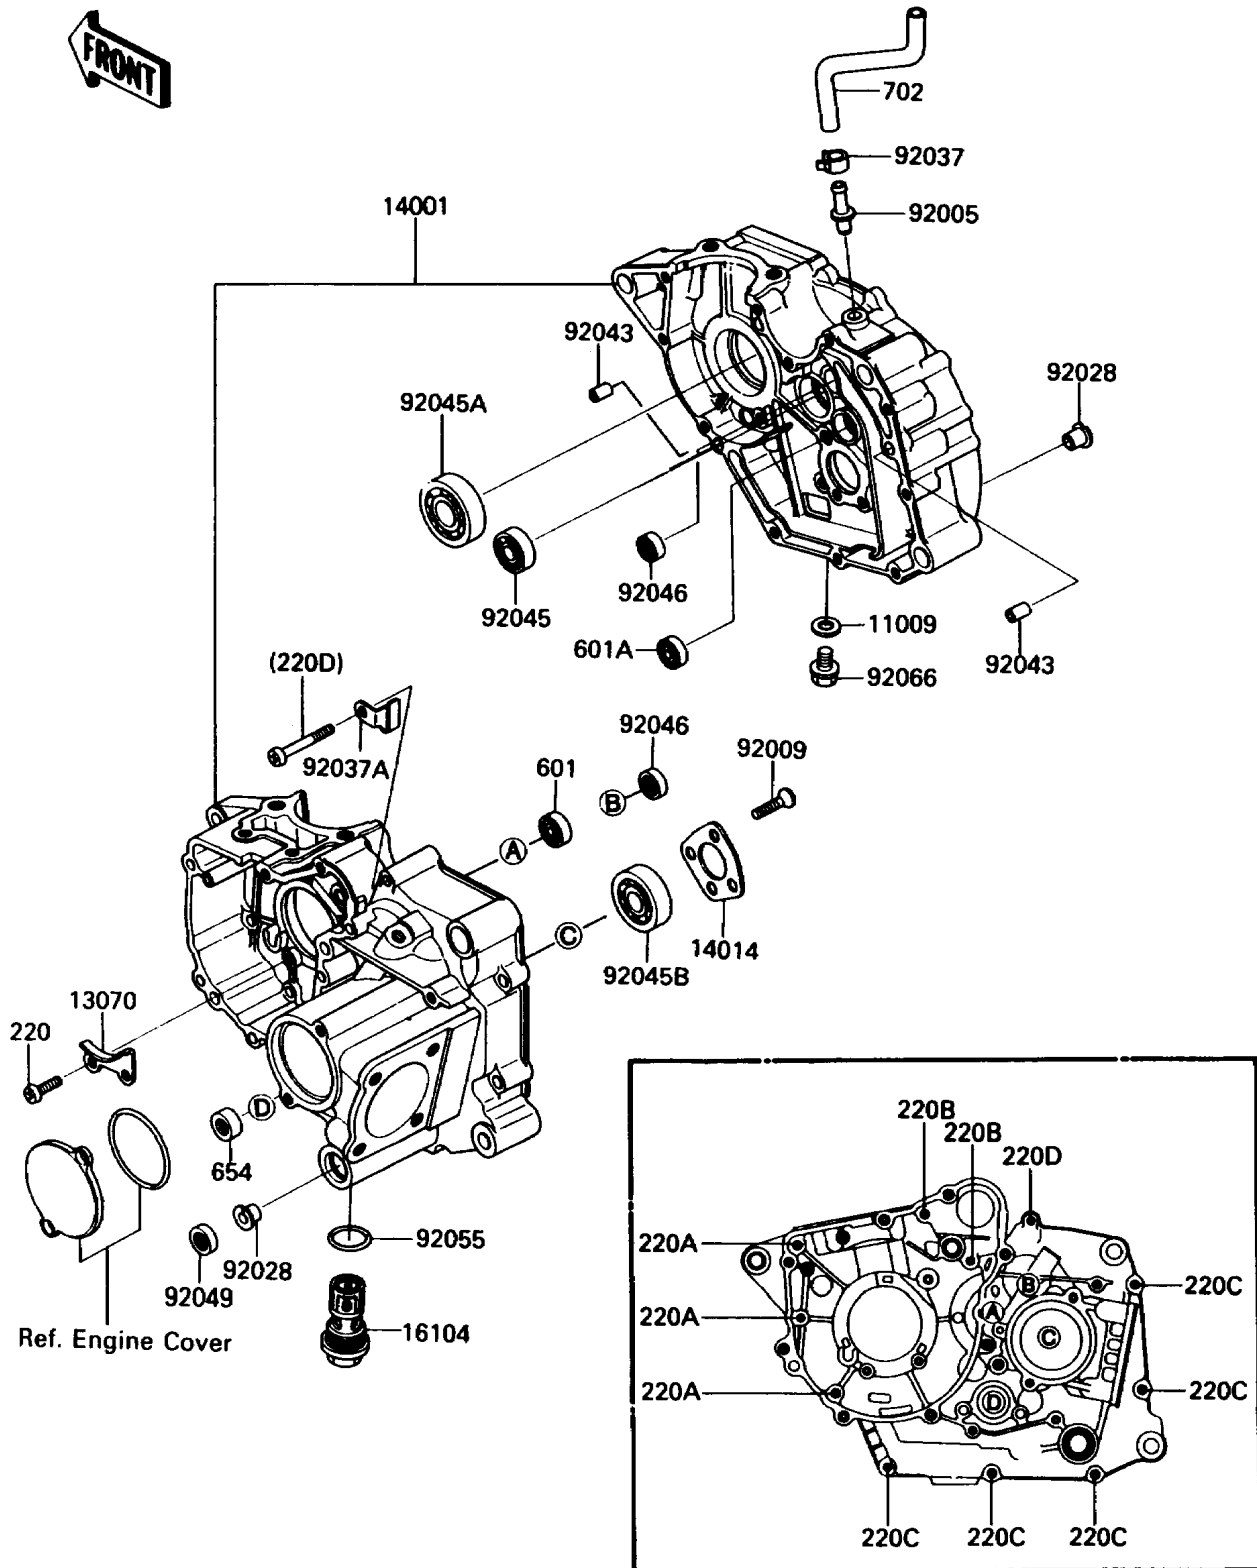

## 1986 Bayou® 185 PARTS DIAGRAM

Crankcase

E1411-0142

## 1986 Bayou® 185 PARTS LIST

Crankcase

ITEM NAME	PART NUMBER	QUANTITY
GASKET,12X22X2,DRAIN PLUG (Ref # 11009)	92065-097	1
GUIDE,CAM CHAIN (Ref # 13070)	13070-1110	1
SET-CRANKCASE (Ref # 14001)	14001-5212	1
PLATE-POSITION (Ref # 14014)	14014-1055	1
FILTER-COMP (Ref # 16104)	16104-1055	1
FITTING,BREATHING PIPE (Ref # 92005)	92005-1124	1
SCREW,6X14 (Ref # 92009)	92009-1349	1
BUSHING (Ref # 92028)	92028-1386	1
CLAMP (Ref # 92037)	92037-1181	1
CLAMP (Ref # 92037A)	92037-1724	1
PIN,DOWEL,6.3X8X14 (Ref # 92043)	92042-007	1
BEARING-BALL,#6204 (Ref # 92045)	92045-1032	1
BEARING-BALL,6305JR2C3 (Ref # 92045A)	92045-1120	1
BEARING-BALL,TMB304CCM (Ref # 92045B)	92045-1142	1
BEARING-NEEDLE,HMK1515B (Ref # 92046)	92046-060	1
SEAL-OIL,TB13225.5 (Ref # 92049)	92051-005	1
RING-O,25.7X2.4 (Ref # 92055)	92055-1136	1
PLUG,OIL DRAIN,12X15 (Ref # 92066)	92066-1174	1
SCREW-PAN-CROS,6X14 (Ref # 220)	220B0614	1
SCREW-PAN-CROS,6X60 (Ref # 220A)	220B0660	1
SCREW-PAN-CROS,6X70 (Ref # 220B)	220B0670	1
SCREW-PAN-CROS (Ref # 220C)	220X0635	1
SCREW-PAN-CROS (Ref # 220D)	220X0650	1
BEARING-BALL (Ref # 601)	601A6202Z	1
BEARING-BALL,#6202C3 (Ref # 601A)	601B6202	1
SEAL OIL (Ref # 654)	654B14257	1
TUBE-RUBBER (Ref # 702)	702A08400	1