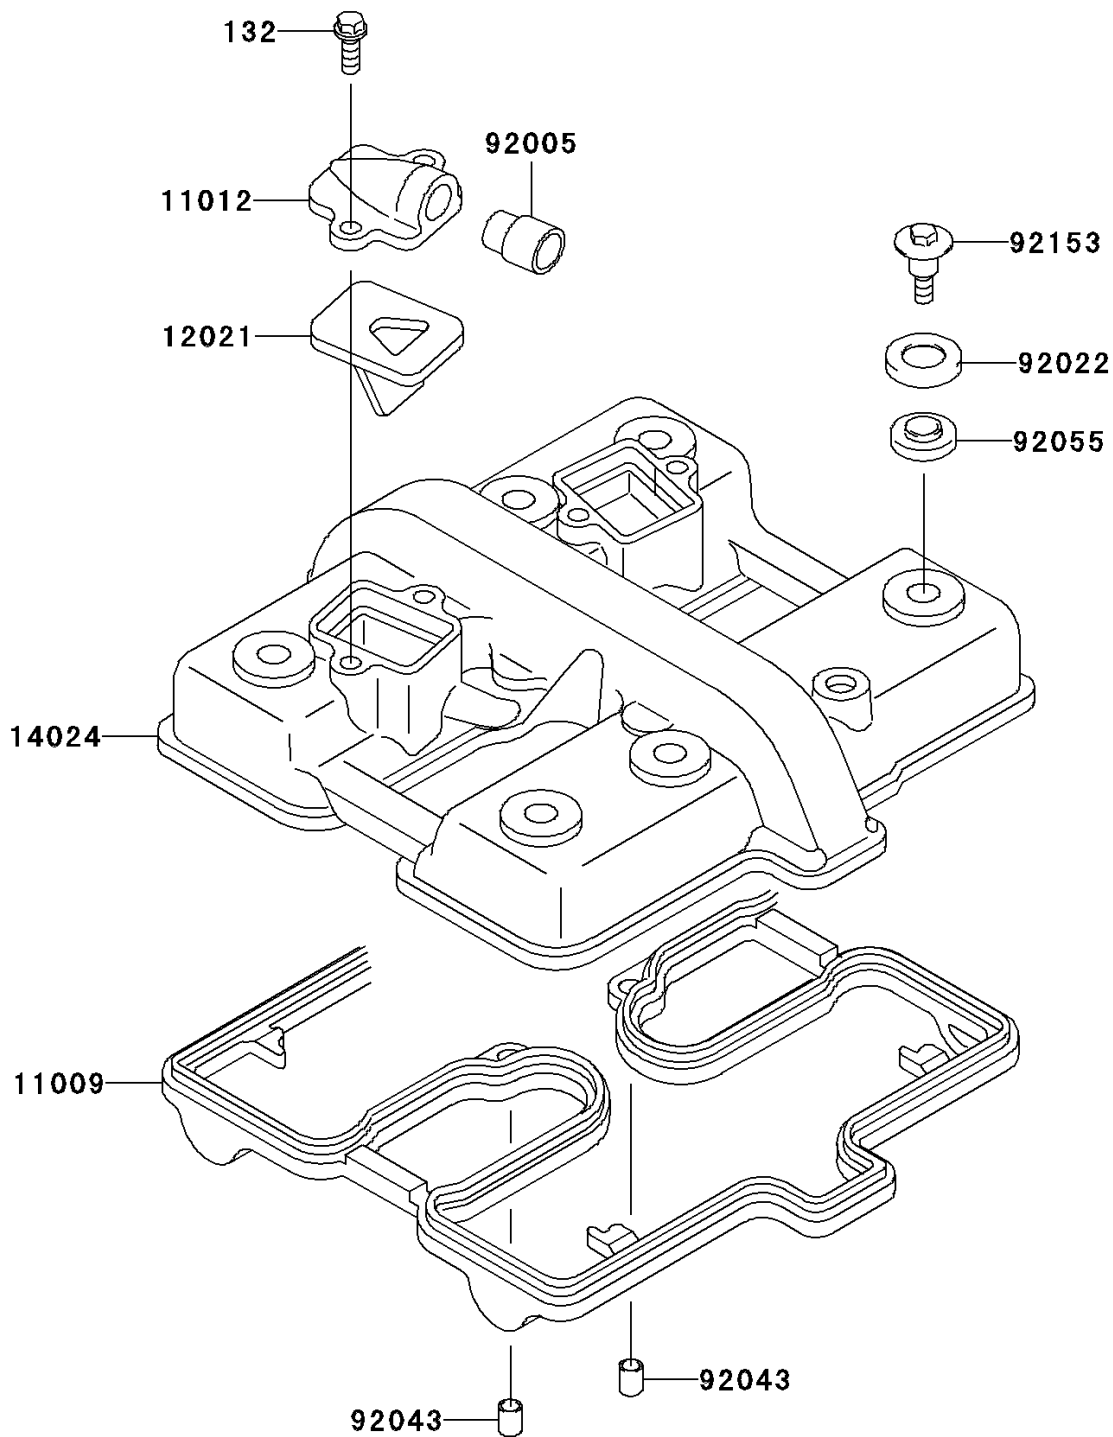

2006 NINJA® 500R PARTS DIAGRAM

Cylinder Head Cover

E1112

2006 NINJA® 500R PARTS LIST

Cylinder Head Cover

ITEM NAME	PART NUMBER	QUANTITY
BOLT-FLANGED-SMALL,6X16 (Ref # 132)	132BB0616	1
GASKET,CYLINDER HEAD COVER (Ref # 11009)	11009-1483	1
CAP,REED VALVE (Ref # 11012)	11012-1310	1
VALVE-ASSY-REED (Ref # 12021)	12021-1026	1
COVER,CYLINDER HEAD (Ref # 14024)	14024-1397	1
FITTING,REED VALVE (Ref # 92005)	92005-1006	1
WASHER,HEAD COVER BOLT (Ref # 92022)	92022-1487	1
PIN,DOWEL,8X10 (Ref # 92043)	92043-1302	1
RING-O,HEAD COVER BOLT (Ref # 92055)	92055-1225	1
BOLT,HEAD COVER (Ref # 92153)	92153-0793	1