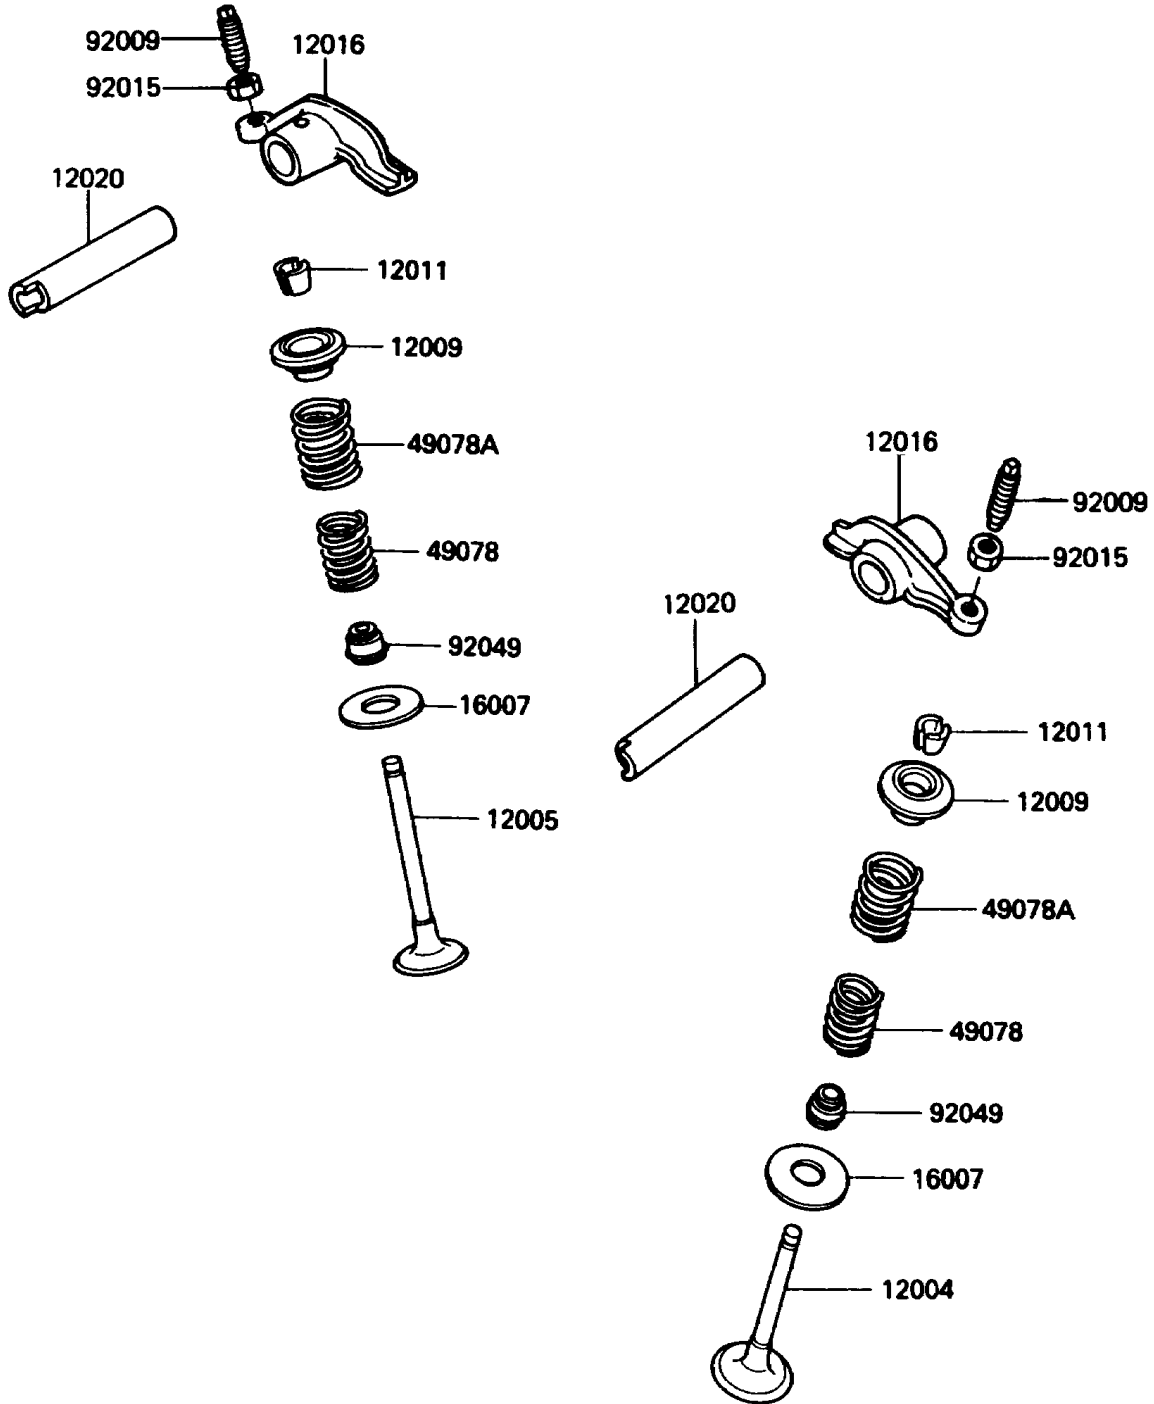

1986 Bayou® 185 PARTS DIAGRAM

Valve(s)

E1210-0029

1986 Bayou® 185 PARTS LIST

Valve(s)

ITEM NAME	PART NUMBER	QUANTITY
VALVE-INTAKE (Ref # 12004)	12004-1051	1
VALVE-EXHAUST (Ref # 12005)	12005-1051	1
RETAINER-VALVE SPRING (Ref # 12009)	12009-1001	1
COLLET (Ref # 12011)	12011-1003	1
ARM-ROCKER (Ref # 12016)	12016-1002	1
SHAFT-ROCKER (Ref # 12020)	12020-1053	1
SEAT-SPRING (Ref # 16007)	16007-1106	1
SPRING-ENGINE VALVE,INNER (Ref # 49078)	12007-1001	1
SPRING-ENGINE VALVE,OUTER (Ref # 49078A)	12007-1002	1
SCREW,6MM (Ref # 92009)	92009-1032	1
NUT,6MM (Ref # 92015)	92016-061	1
SEAL-OIL,RVC2-5.5X8.5X8.3 (Ref # 92049)	92049-1062	1