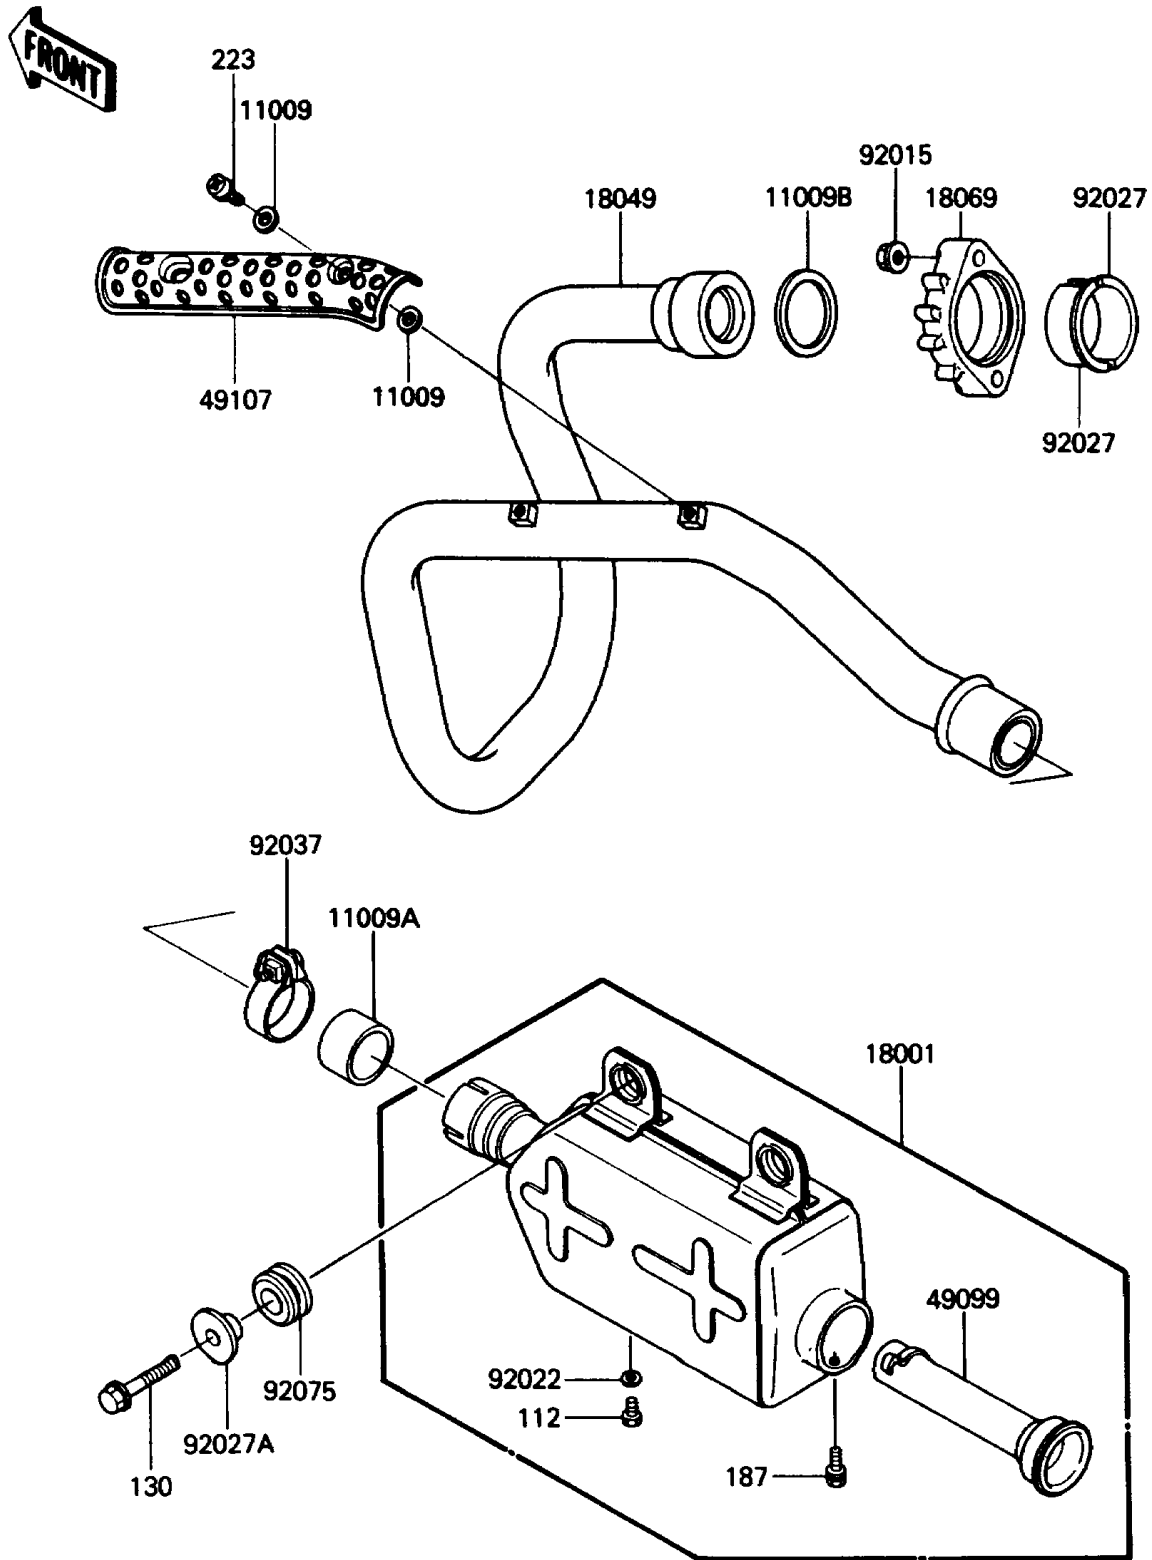

1986 Bayou® 185 PARTS DIAGRAM

Muffler(s)

E1140-0247

1986 Bayou® 185 PARTS LIST

Muffler(s)

ITEM NAME	PART NUMBER	QUANTITY
GASKET,6.2X11.5X1.5 (Ref # 11009)	11009-1451	1
GASKET,EXHAUST PIPE CONNECTING (Ref # 11009A)	11009-1634	1
GASKET,EXHAUST PIPE HOLDER (Ref # 11009B)	18067-004	1
MUFFLER (Ref # 18001)	18001-1593	1
PIPE-EXHAUST (Ref # 18049)	18049-1432	1
HOLDER-EXHAUST PIPE (Ref # 18069)	18069-1078	1
BAFFLE-PIPE MUFFLER (Ref # 49099)	49099-1200	1
COVER-EXHAUST PIPE (Ref # 49107)	49107-1064	1
NUT,6MM (Ref # 92015)	92015-1365	1
WASHER,6.2X11X1 (Ref # 92022)	92022-304	1
COLLAR,L=14.5 (Ref # 92027)	92027-1142	1
COLLAR,MUFFLER (Ref # 92027A)	92027-1981	1
CLAMP,42MM,BLACK (Ref # 92037)	92037-1350	1
DAMPER,MUFFLER (Ref # 92075)	92075-1809	1
BOLT-UPSET (Ref # 112)	112B0608	1
BOLT-FLANGED,8X30 (Ref # 130)	130J0830	1
BOLT-UPSET-WSP (Ref # 187)	187B0612	1
SCREW-PAN-WS-CROS (Ref # 223)	223C0610	1