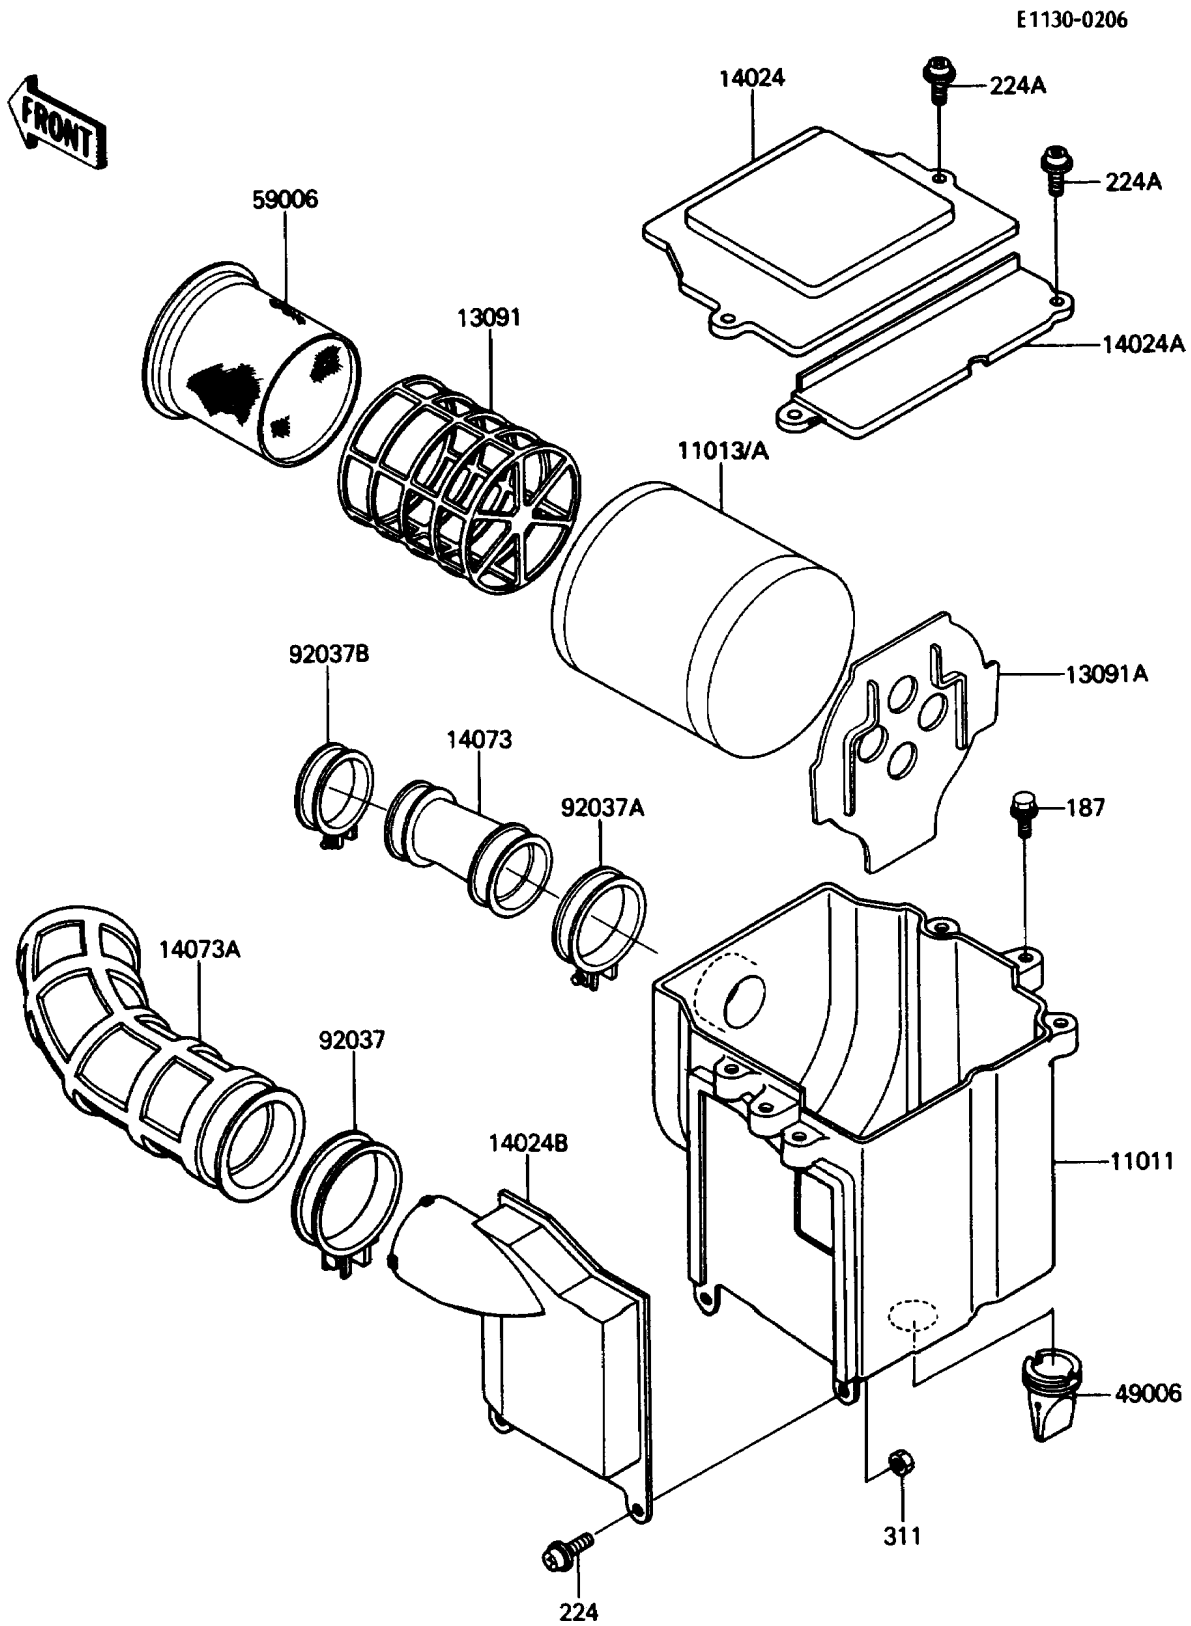

1986 Bayou® 185 PARTS DIAGRAM

Air Cleaner

1986 Bayou® 185 PARTS LIST

Air Cleaner

ITEM NAME	PART NUMBER	QUANTITY
CASE-AIR FILTER (Ref # 11011)	11011-1211	1
ELEMENT-AIR FILTER (Ref # 11013A)	11013-1130	1
HOLDER,ELEMENT (Ref # 13091)	13091-1121	1
HOLDER,ELEMENT (Ref # 13091A)	13091-1125	1
COVER,AIR FILTER,FR (Ref # 14024)	14024-1147	1
COVER,AIR FILTER,RR (Ref # 14024A)	14024-1148	1
COVER,AIR FILTER,SIDE (Ref # 14024B)	14024-1149	1
DUCT,CARBURETOR (Ref # 14073)	14073-1206	1
DUCT,INTAKE (Ref # 14073A)	14073-1240	1
BOOT,AIR FILTER (Ref # 49006)	49006-1065	1
ARRESTER-FLAME (Ref # 59006)	59006-1051	1
CLAMP (Ref # 92037)	92037-1523	1
CLAMP (Ref # 92037A)	92037-177	1
CLAMP,CONNECTOR (Ref # 92037B)	92037-200	1
BOLT-UPSET-WSP (Ref # 187)	187B0616	1
SCREW-PAN-WP-CROS (Ref # 224)	224B0614	1
SCREW-PAN-WP-CROS (Ref # 224A)	224B0618	1
NUT-HEX,6MM (Ref # 311)	311B0600	1