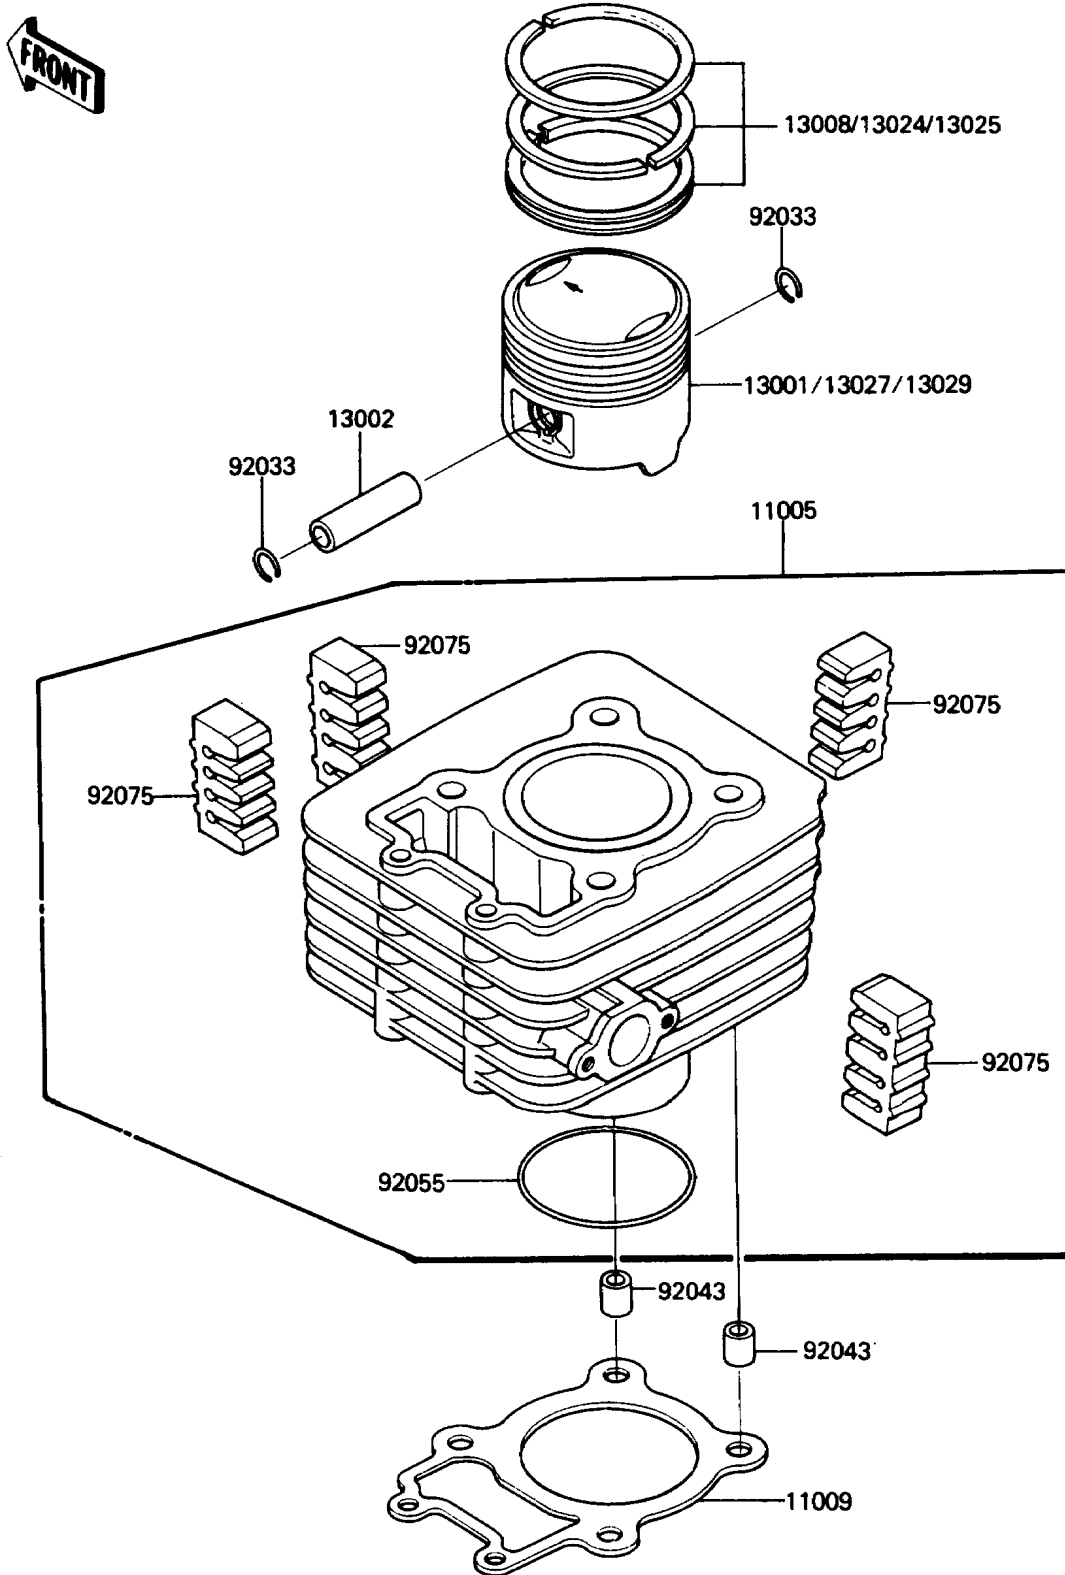

1986 Bayou® 185 PARTS DIAGRAM

Cylinder/Piston(s)

E1120-0066

1986 Bayou® 185 PARTS LIST

Cylinder/Piston(s)

ITEM NAME	PART NUMBER	QUANTITY
CYLINDER-ENGINE (Ref # 11005)	11005-1396	1
GASKET,CYLINDER BASE (Ref # 11009)	11009-1450	1
PISTON-ENGINE,STD (Ref # 13001)	13001-1182	1
PIN-PISTON (Ref # 13002)	13002-1001	1
RING-SET-PISTON,STD (Ref # 13008)	13008-1060	1
RING-SET-PISTON LL,O/S 1.00 (Ref # 13024)	13024-1060	1
RING-SET-PISTON L,O/S 0.50 (Ref # 13025)	13025-1060	1
PISTON-ENGINE LL,O/S 1.00 (Ref # 13027)	13027-1126	1
PISTON-ENGINE L,O/S 0.50 (Ref # 13029)	13029-1125	1
RING-SNAP,PISTON PIN (Ref # 92033)	92033-1151	1
PIN,DOWEL,10X14 (Ref # 92043)	92043-1037	1
RING-O,68.6MM (Ref # 92055)	92055-1178	1
DAMPER (Ref # 92075)	92075-1657	1