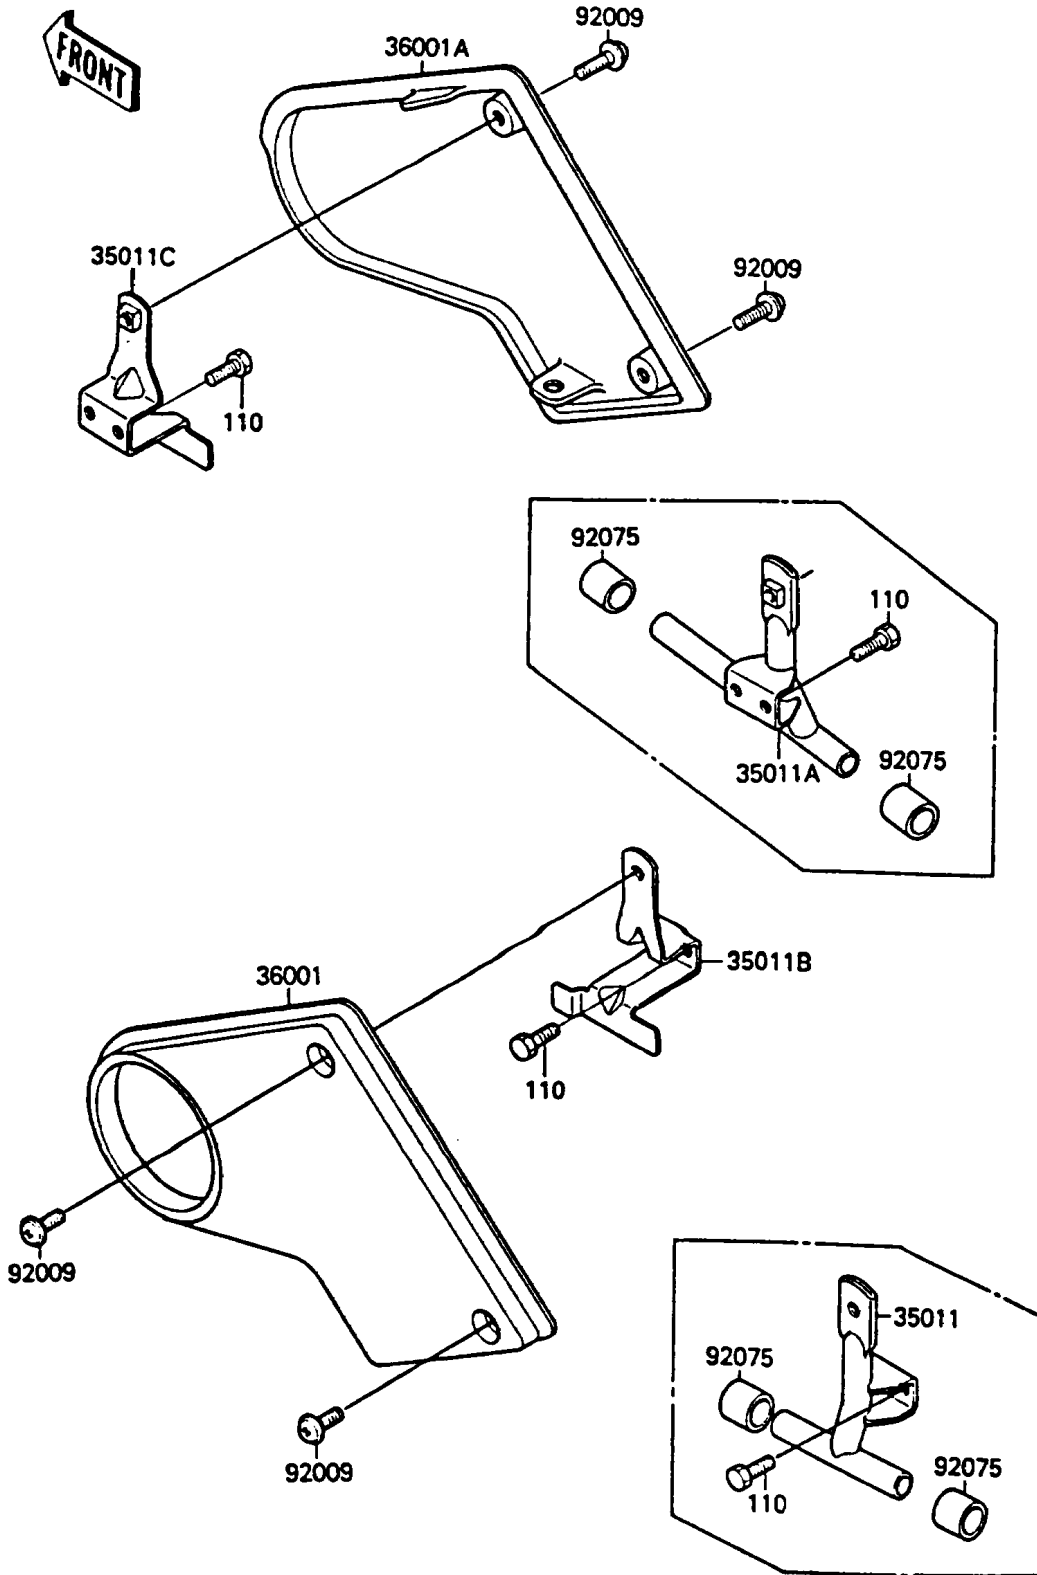

1987 Mojave® 110E PARTS DIAGRAM

Side Covers

F2611-0014

1987 Mojave® 110E PARTS LIST

Side Covers

ITEM NAME	PART NUMBER	QUANTITY
STAY,SIDE COVER,LH (Ref # 35011)	35011-1331	1
STAY,SIDE COVER,RH (Ref # 35011A)	35011-1332	1
COVER-SIDE,LH,BLUE (Ref # 36001)	36001-1338-BG	1
COVER-SIDE,RH,BLUE (Ref # 36001A)	36001-1339-BG	1
SCREW,6X14 (Ref # 92009)	92009-1288	1
DAMPER,SIDE COVER STAY (Ref # 92075)	92075-1894	1
BOLT,6X10,BLACK (Ref # 110)	110C0610	1