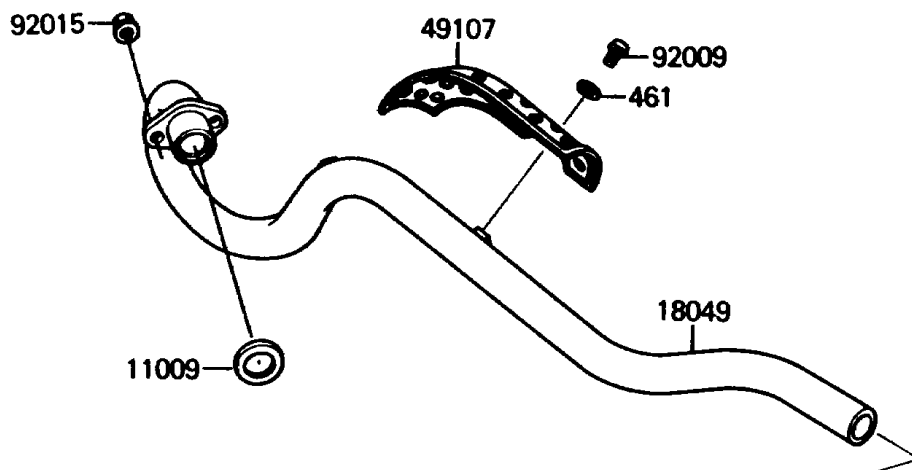

1987 Mojave® 110E PARTS DIAGRAM

Muffler(s)

E1140-0265

1987 Mojave® 110E PARTS LIST

Muffler(s)

ITEM NAME	PART NUMBER	QUANTITY
GASKET,EXHAUST PIPE (Ref # 11009)	11009-1380	1
MUFFLER,F.BLACK (Ref # 18001)	18001-1630	1
PIPE-EXHAUST (Ref # 18049)	18049-1391	1
BAFFLE-PIPE MUFFLER (Ref # 49099)	49099-1223	1
COVER-EXHAUST PIPE (Ref # 49107)	49107-1059	1
SCREW,6X6.7,BLACK (Ref # 92009)	92009-1285	1
NUT,FLANGED,6MM (Ref # 92015)	92015-1193	1
NUT,U,8MM,BLACK (Ref # 92015A)	92015-1205	1
CLAMP,MUFFLER FITTING (Ref # 92037)	92037-1035	1
DAMPER (Ref # 92075)	92075-1898	1
COLLAR,MUFFLER FITTING (Ref # 92143)	92143-1069	1
BOLT-UPSET-WP-SMALL (Ref # 184)	184J0825	1
BOLT-UPSET-WSP (Ref # 187)	187B0612	1
WASHER-SPRING,6MM,BLACK (Ref # 461)	461K0600	1