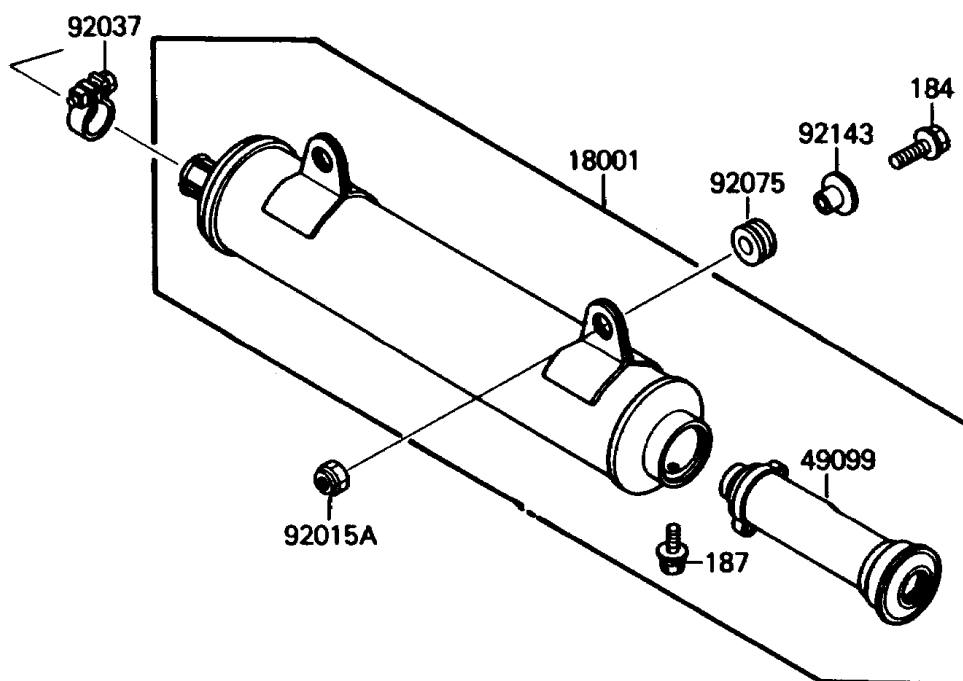

1987 Mojave® 110E PARTS DIAGRAM

Muffler(s)

E1140-0265

1987 Mojave® 110E PARTS LIST

Muffler(s)

ITEM NAME	PART NUMBER	QUANTITY
GASKET,EXHAUST PIPE (Ref # 11009)	11009-1380	1
MUFFLER,F.BLACK (Ref # 18001)	18001-1630	1
PIPE-EXHAUST (Ref # 18049)	18049-1391	1
BAFFLE-PIPE MUFFLER (Ref # 49099)	49099-1223	1
COVER-EXHAUST PIPE (Ref # 49107)	49107-1059	1
SCREW,6X6.7,BLACK (Ref # 92009)	92009-1285	1
NUT,FLANGED,6MM (Ref # 92015)	92015-1193	1
NUT,U,8MM,BLACK (Ref # 92015A)	92015-1205	1
CLAMP,MUFFLER FITTING (Ref # 92037)	92037-1035	1
DAMPER (Ref # 92075)	92075-1898	1
COLLAR,MUFFLER FITTING (Ref # 92143)	92143-1069	1
BOLT-UPSET-WP-SMALL (Ref # 184)	184J0825	1
BOLT-UPSET-WSP (Ref # 187)	187B0612	1
WASHER-SPRING,6MM,BLACK (Ref # 461)	461K0600	1