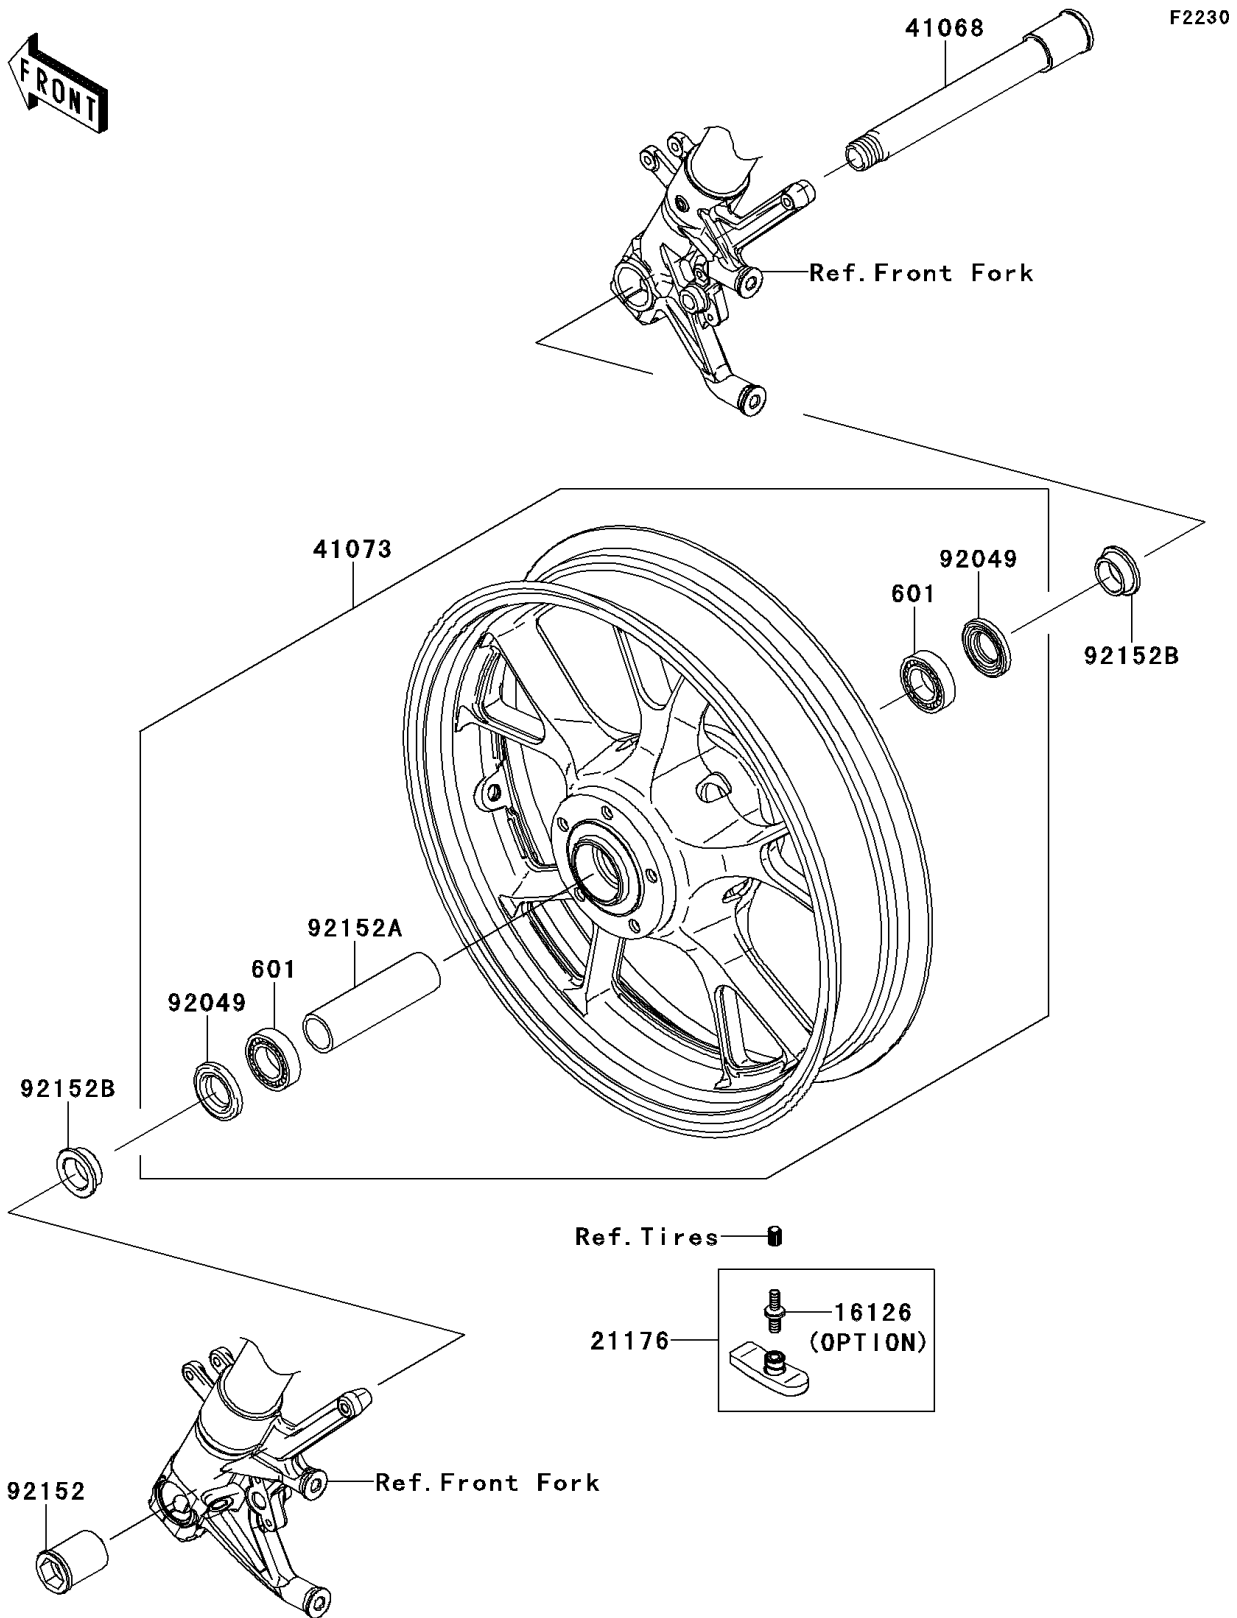

2008 Concours™ 14 PARTS DIAGRAM

Front Wheel

2008 Concours™ 14 PARTS LIST

Front Wheel

ITEM NAME	PART NUMBER	QUANTITY
BEARING-BALL,#6005UU (Ref # 601)	601B6005UU	1
VALVE,TIRE PRESSURE SENSOR (Ref # 16126)	16126-0040	1
SENSOR,TPMS 315MHZ (Ref # 21176)	21176-0107	1
AXLE,FR (Ref # 41068)	41068-0049	1
WHEEL-ASSY,FR,M.F.P.SILVER (Ref # 41073)	41073-0105-795	1
SEAL-OIL,BJN-C2 32X47X5 (Ref # 92049)	92049-0050	1
COLLAR,FR AXLE,LH,L=44.5 (Ref # 92152)	92152-0240	1
COLLAR,FR HUB,L=115 (Ref # 92152A)	92152-0242	1
COLLAR,FR AXLE,L=13 (Ref # 92152B)	92152-0289	1