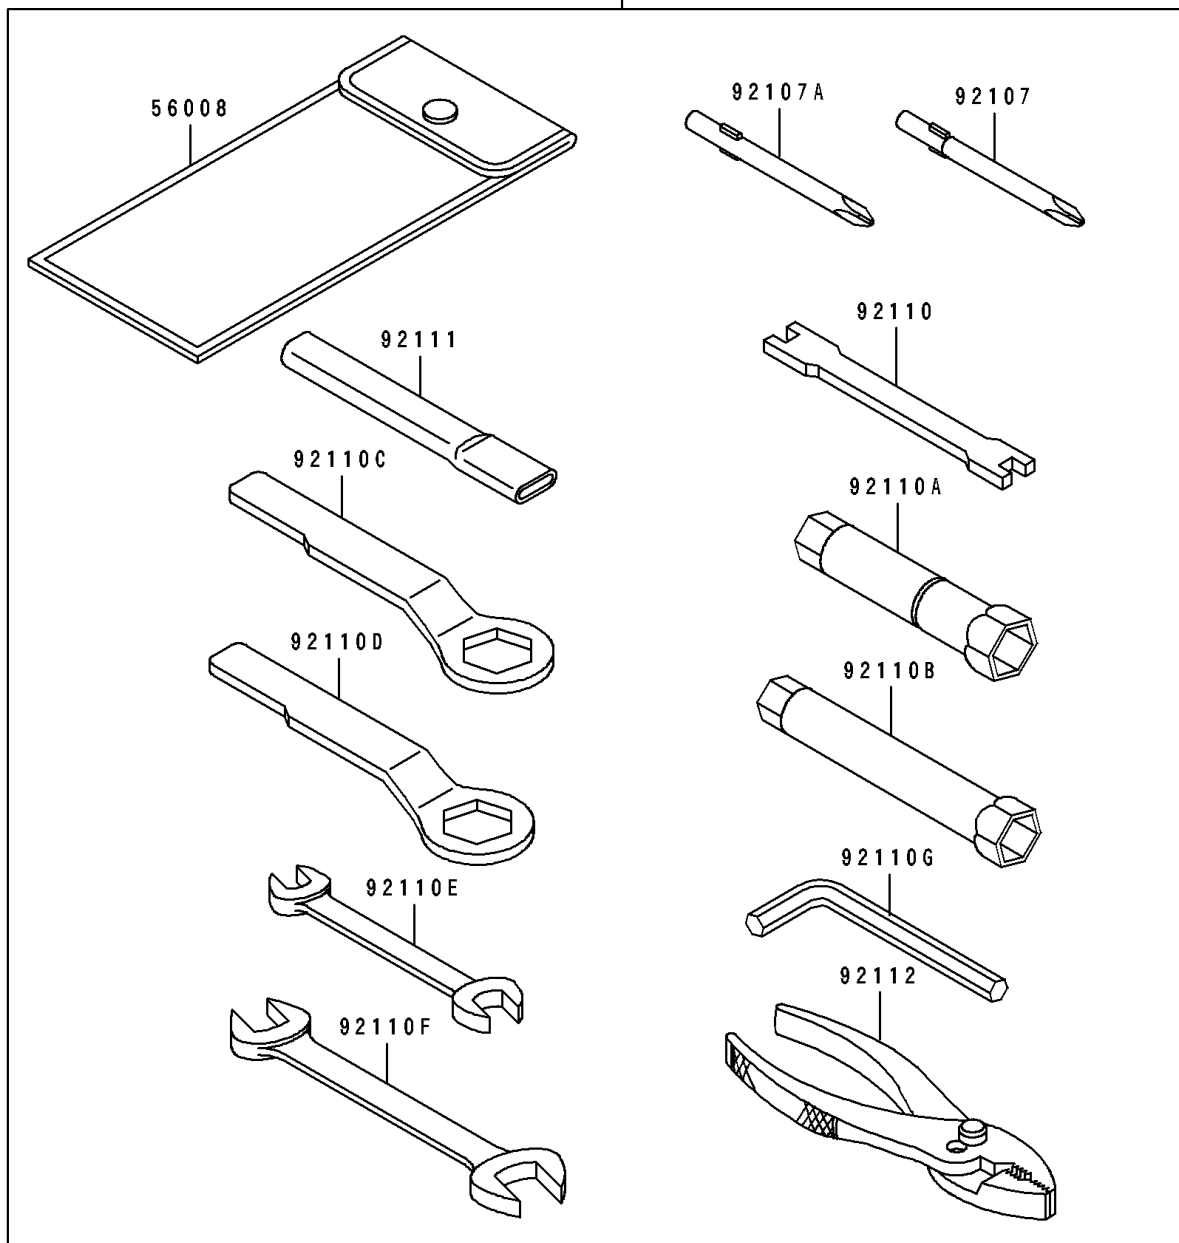

1990 Tengai™ PARTS DIAGRAM

Tool

56007

F2810

1990 Tengai™ PARTS LIST

Tool

ITEM NAME	PART NUMBER	QUANTITY
TOOLKIT (Ref # 56007)	56007-1332	1
BAG,TOOL (Ref # 56008)	56008-1019	1
GASKET-LIQUID,TUBE,100G,SILVER (Ref # 92104)	92104-002	1
TOOL-DRIVER,#3PHILLIPS (Ref # 92107)	92107-005	1
TOOL-DRIVER,#2PHILLIPS (Ref # 92107A)	92107-1053	1
TOOL-WRENCH,SPOKE (Ref # 92110)	92110-1016	1
TOOL-WRENCH,BOX,18MM (Ref # 92110A)	92110-1111	1
TOOL-WRENCH,BOX,12MM (Ref # 92110B)	92110-1131	1
TOOL-WRENCH,BOX END,24MM (Ref # 92110C)	92110-1150	1
TOOL-WRENCH,BOX END,19MM (Ref # 92110D)	92110-1151	1
TOOL-WRENCH,OPEN END,10X12 (Ref # 92110E)	92110-1152	1
TOOL-WRENCH,OPEN END,14X17 (Ref # 92110F)	92110-1153	1
TOOL-WRENCH,ALLEN,6MM (Ref # 92110G)	92127-003	1
TOOL-BAR,BOX END WRENCH (Ref # 92111)	92111-1051	1
TOOL-PLIERS (Ref # 92112)	92112-003	1