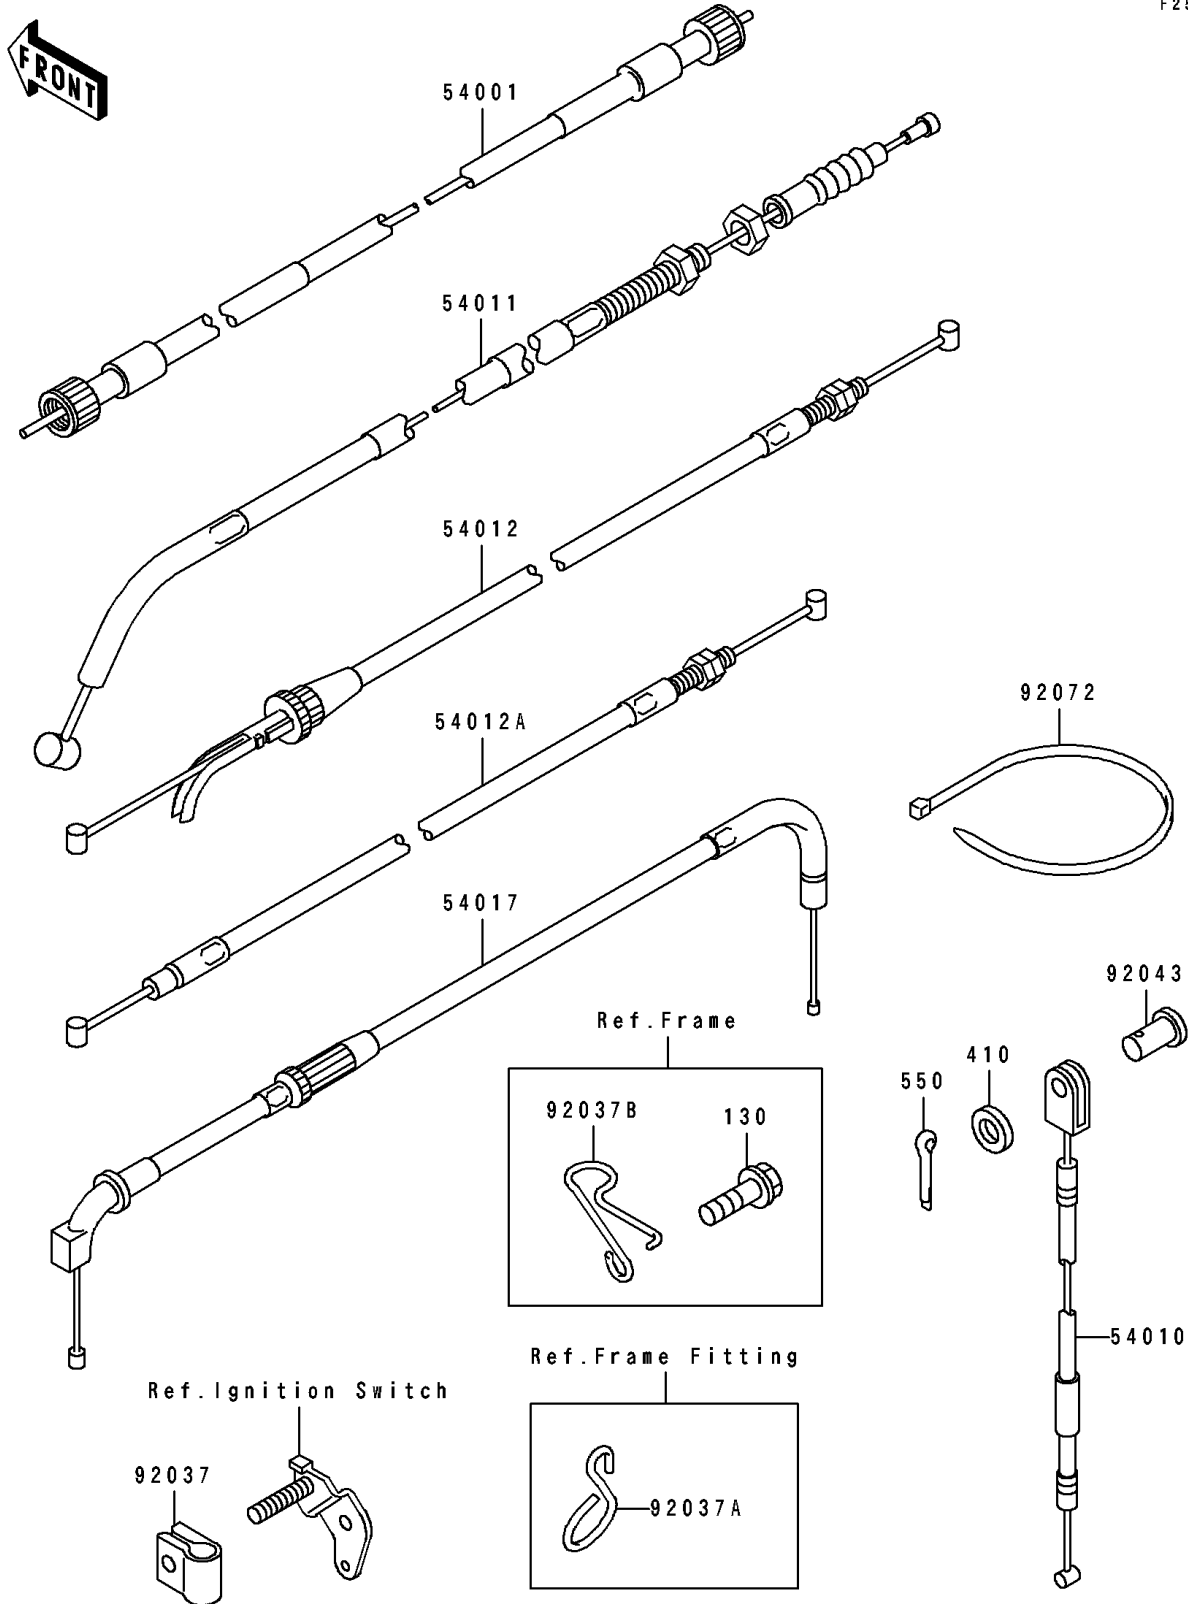

1990 Tengai™ PARTS DIAGRAM

Cable

F2540

1990 Tengai™ PARTS LIST

Cable

ITEM NAME	PART NUMBER	QUANTITY
CABLE-SPEEDOMETER (Ref # 54001)	54001-1152	1
CABLE,SIDE STAND SWITCH (Ref # 54010)	54010-1061	1
CABLE-CLUTCH (Ref # 54011)	54011-1286	1
CABLE-THROTTLE,OPENING (Ref # 54012)	54012-1367	1
CABLE-THROTTLE,CLOSING (Ref # 54012A)	54012-1368	1
CABLE-STARTER (Ref # 54017)	54017-1114	1
CLAMP,CABLE (Ref # 92037)	92037-1777	1
CLAMP,CABLE (Ref # 92037A)	92037-1904	1
CLAMP,CABLE (Ref # 92037B)	92037-1937	1
PIN,5X10 (Ref # 92043)	92043-1346	1
BAND,L=365 (Ref # 92072)	92072-1197	1
BOLT-FLANGED,6X12 (Ref # 130)	130B0612	1
WASHER-PLAIN-SMALL,5MM (Ref # 410)	410B0500	1
PIN-COTTER,2.0X12 (Ref # 550)	550D2012	1