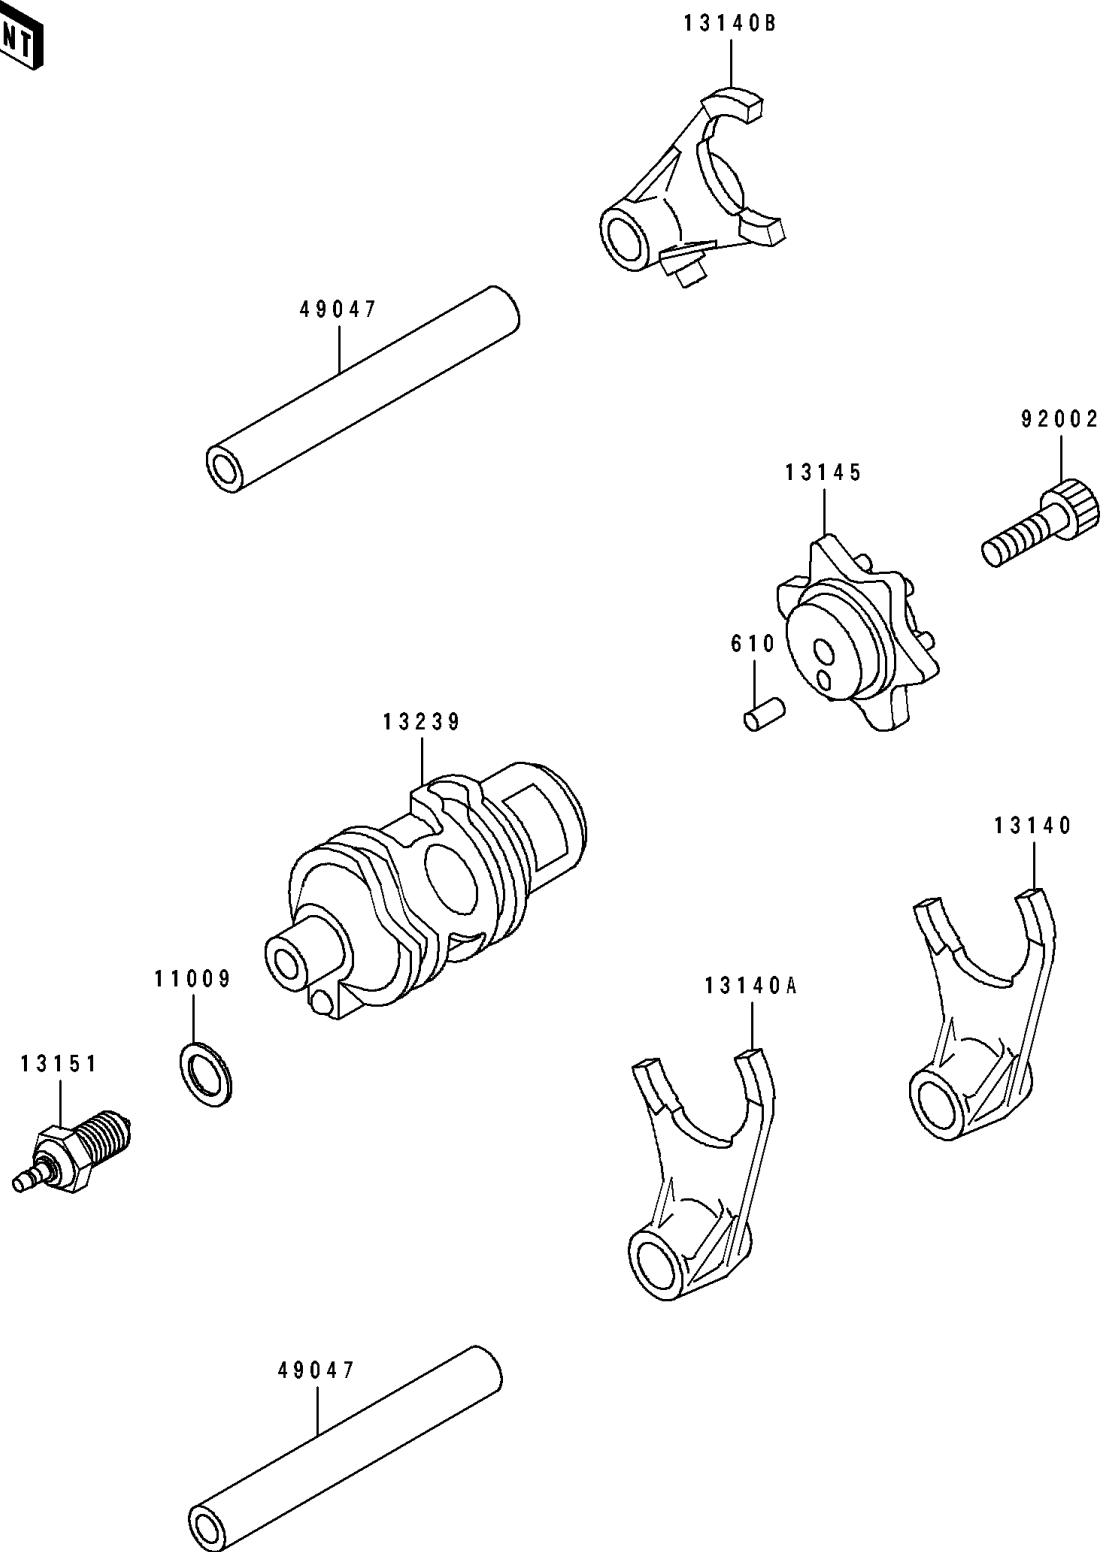

1990 Tengai™ PARTS DIAGRAM

Change Drum/Shift Fork

E1362

1990 Tengai™ PARTS LIST

Change Drum/Shift Fork

ITEM NAME	PART NUMBER	QUANTITY
GASKET,10.5X16X1,DRAIN PLUG (Ref # 11009)	92065-058	1
FORK-SHIFT,LOW (Ref # 13140)	13140-1023	1
FORK-SHIFT,2ND&3RD (Ref # 13140A)	13140-1024	1
FORK-SHIFT,4TH&TOP (Ref # 13140B)	13140-1025	1
CAM-CHANGE DRUM (Ref # 13145)	13145-1051	1
SWITCH-COMP,NEUTRAL (Ref # 13151)	13151-1007	1
DRUM-ASSY-CHANGE (Ref # 13239)	13239-1103	1
ROD-SHIFT,L=93.7 (Ref # 49047)	49047-1003	1
BOLT,SOCKET,6X25 (Ref # 92002)	92002-1696	1
ROLLER,4X10 (Ref # 610)	610A0410	1