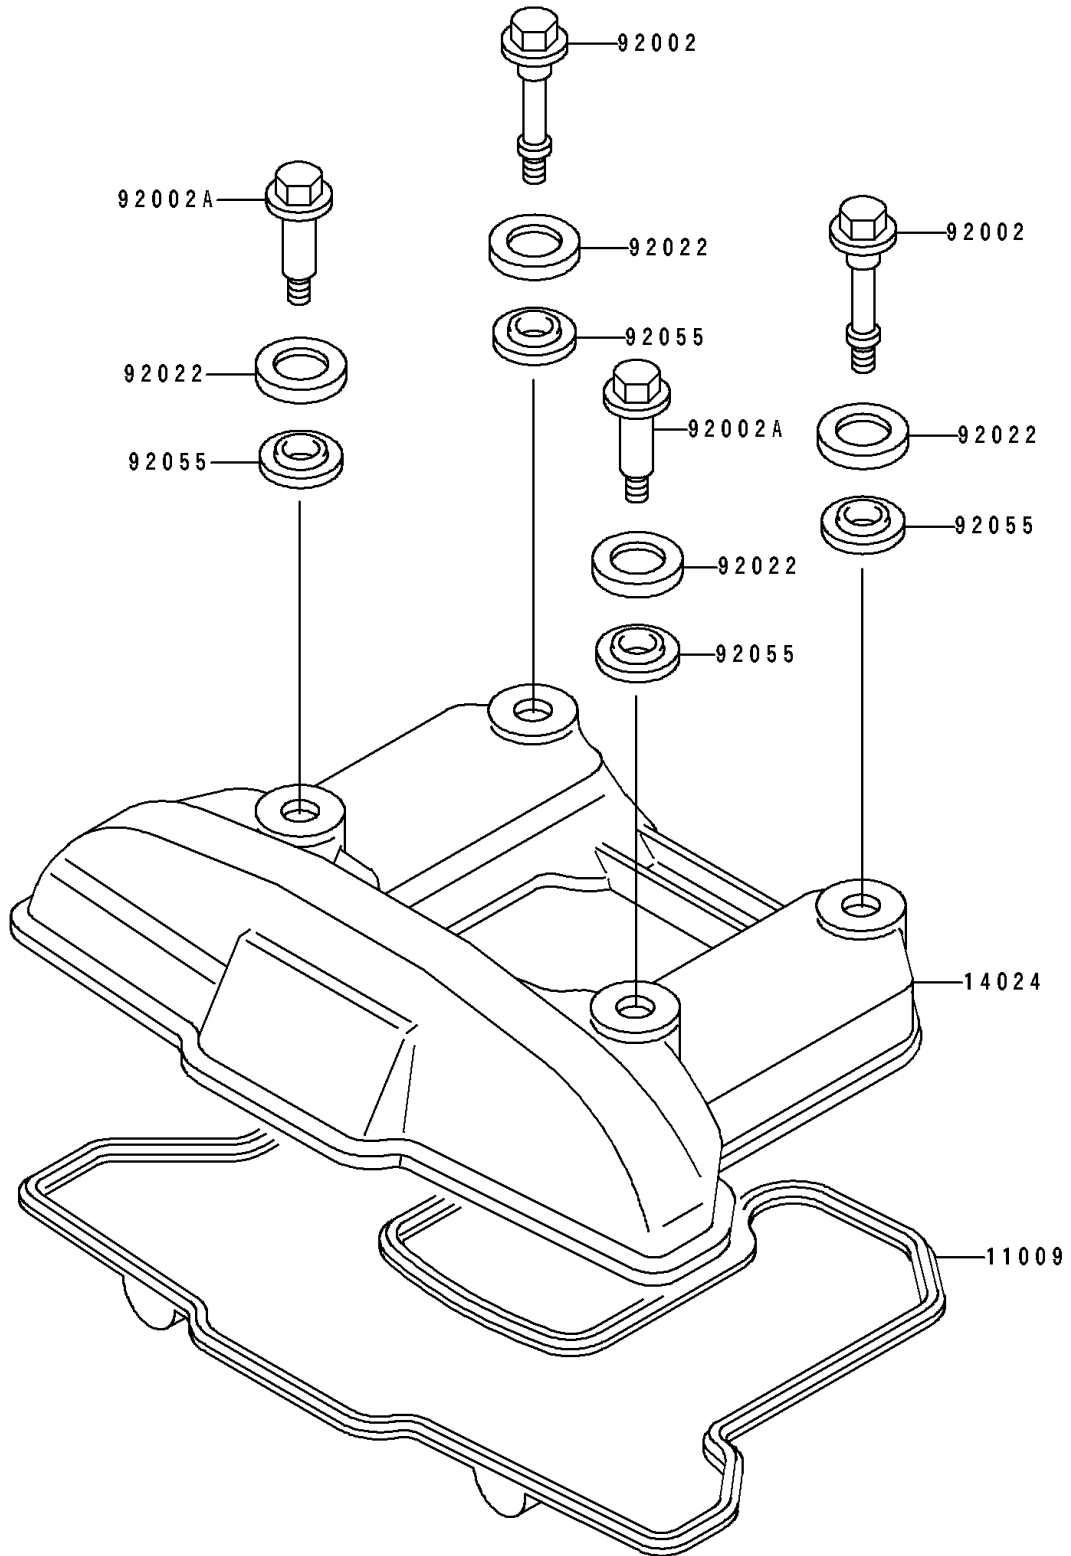

1990 Tengai™ PARTS DIAGRAM

Cylinder Head Cover

E1112

1990 Tengai™ PARTS LIST

Cylinder Head Cover

ITEM NAME	PART NUMBER	QUANTITY
GASKET,HEAD COVER (Ref # 11009)	11009-1365	1
COVER,CYLINDER HEAD (Ref # 14024)	14024-1388	1
BOLT,L=46.5 (Ref # 92002)	92001-1853	1
BOLT,L=34.5 (Ref # 92002A)	92001-1854	1
WASHER,HEAD COVER BOLT (Ref # 92022)	92022-1487	1
RING-O,HEAD COVER BOLT (Ref # 92055)	92055-1225	1