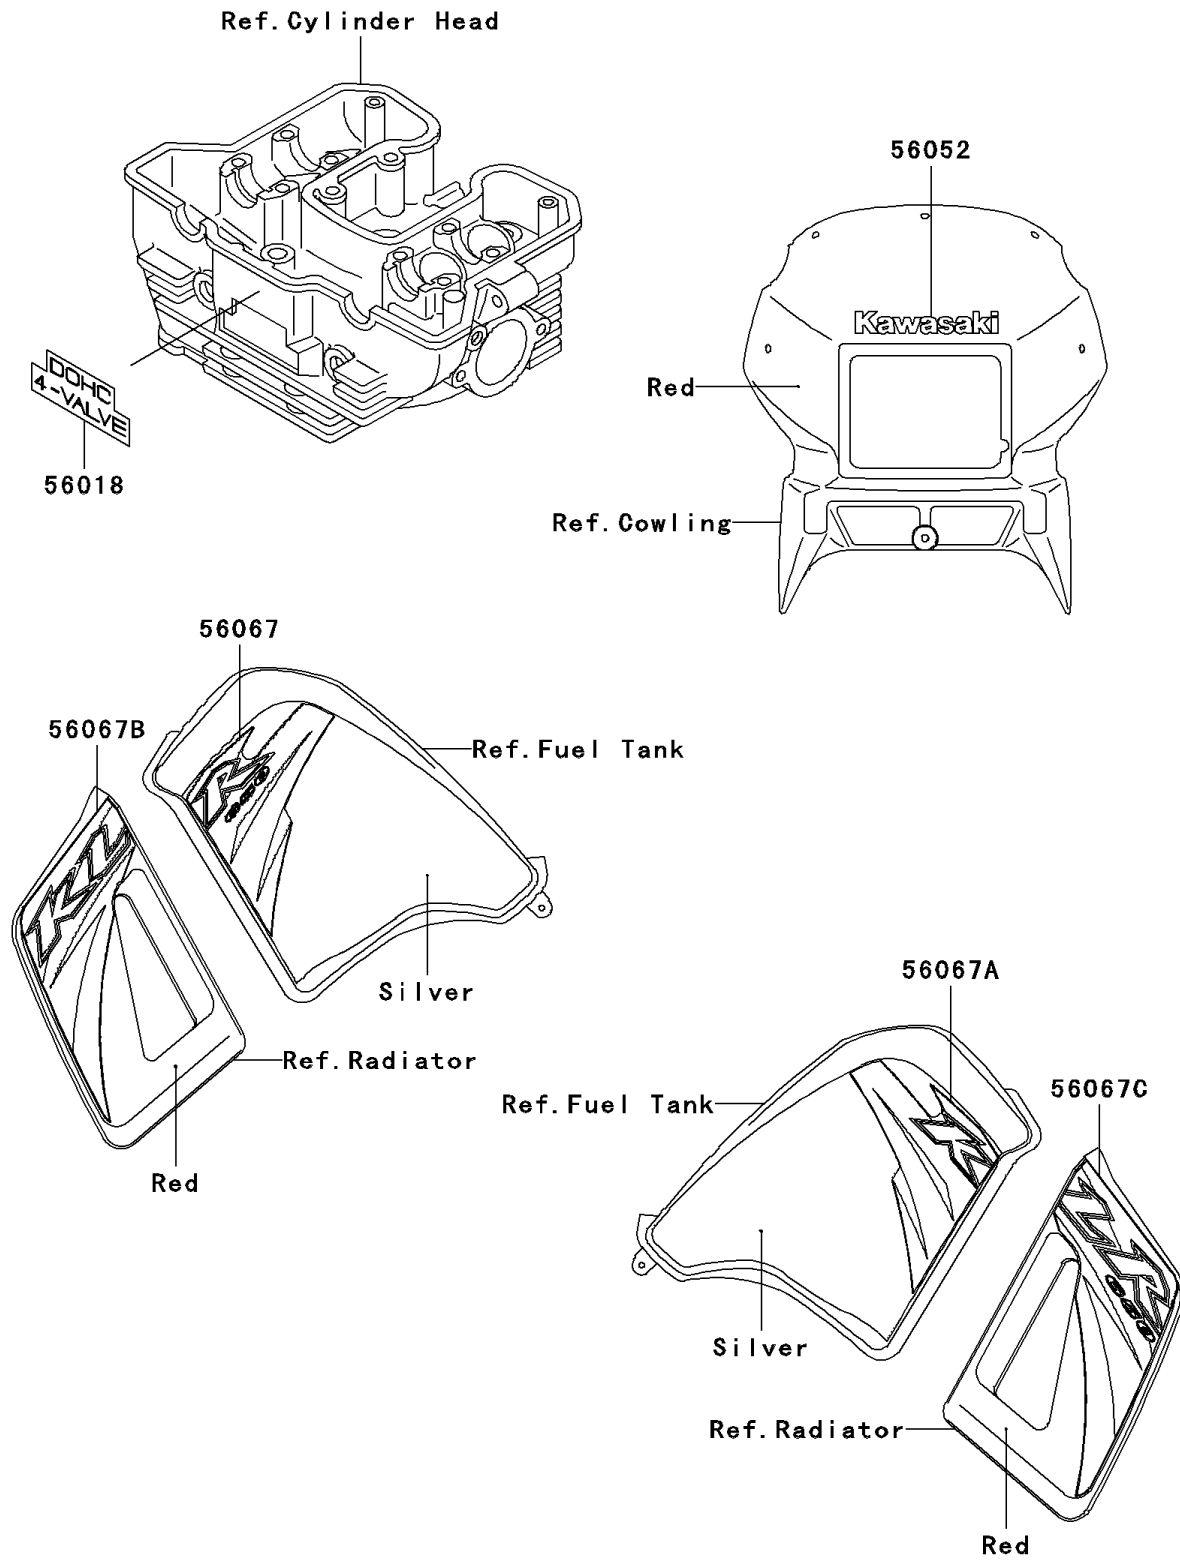

2006 KLR™650 PARTS DIAGRAM

Decals(AGF/A7F)(Red)

F2861

2006 KLR™650 PARTS LIST

Decals(AGF/A7F)(Red)

ITEM NAME	PART NUMBER	QUANTITY
MARK,CYLINDER HEAD (Ref # 56018)	56018-1483	1
MARK,HEAD LAMP COVER,KAWASAKI (Ref # 56052)	56052-1531	1
PATTERN,FUEL TANK,LH (Ref # 56067)	56067-0321	1
PATTERN,FUEL TANK,RH (Ref # 56067A)	56067-0322	1
PATTERN,SHROUD,LH (Ref # 56067B)	56067-0323	1
PATTERN,SHROUD,RH (Ref # 56067C)	56067-0324	1