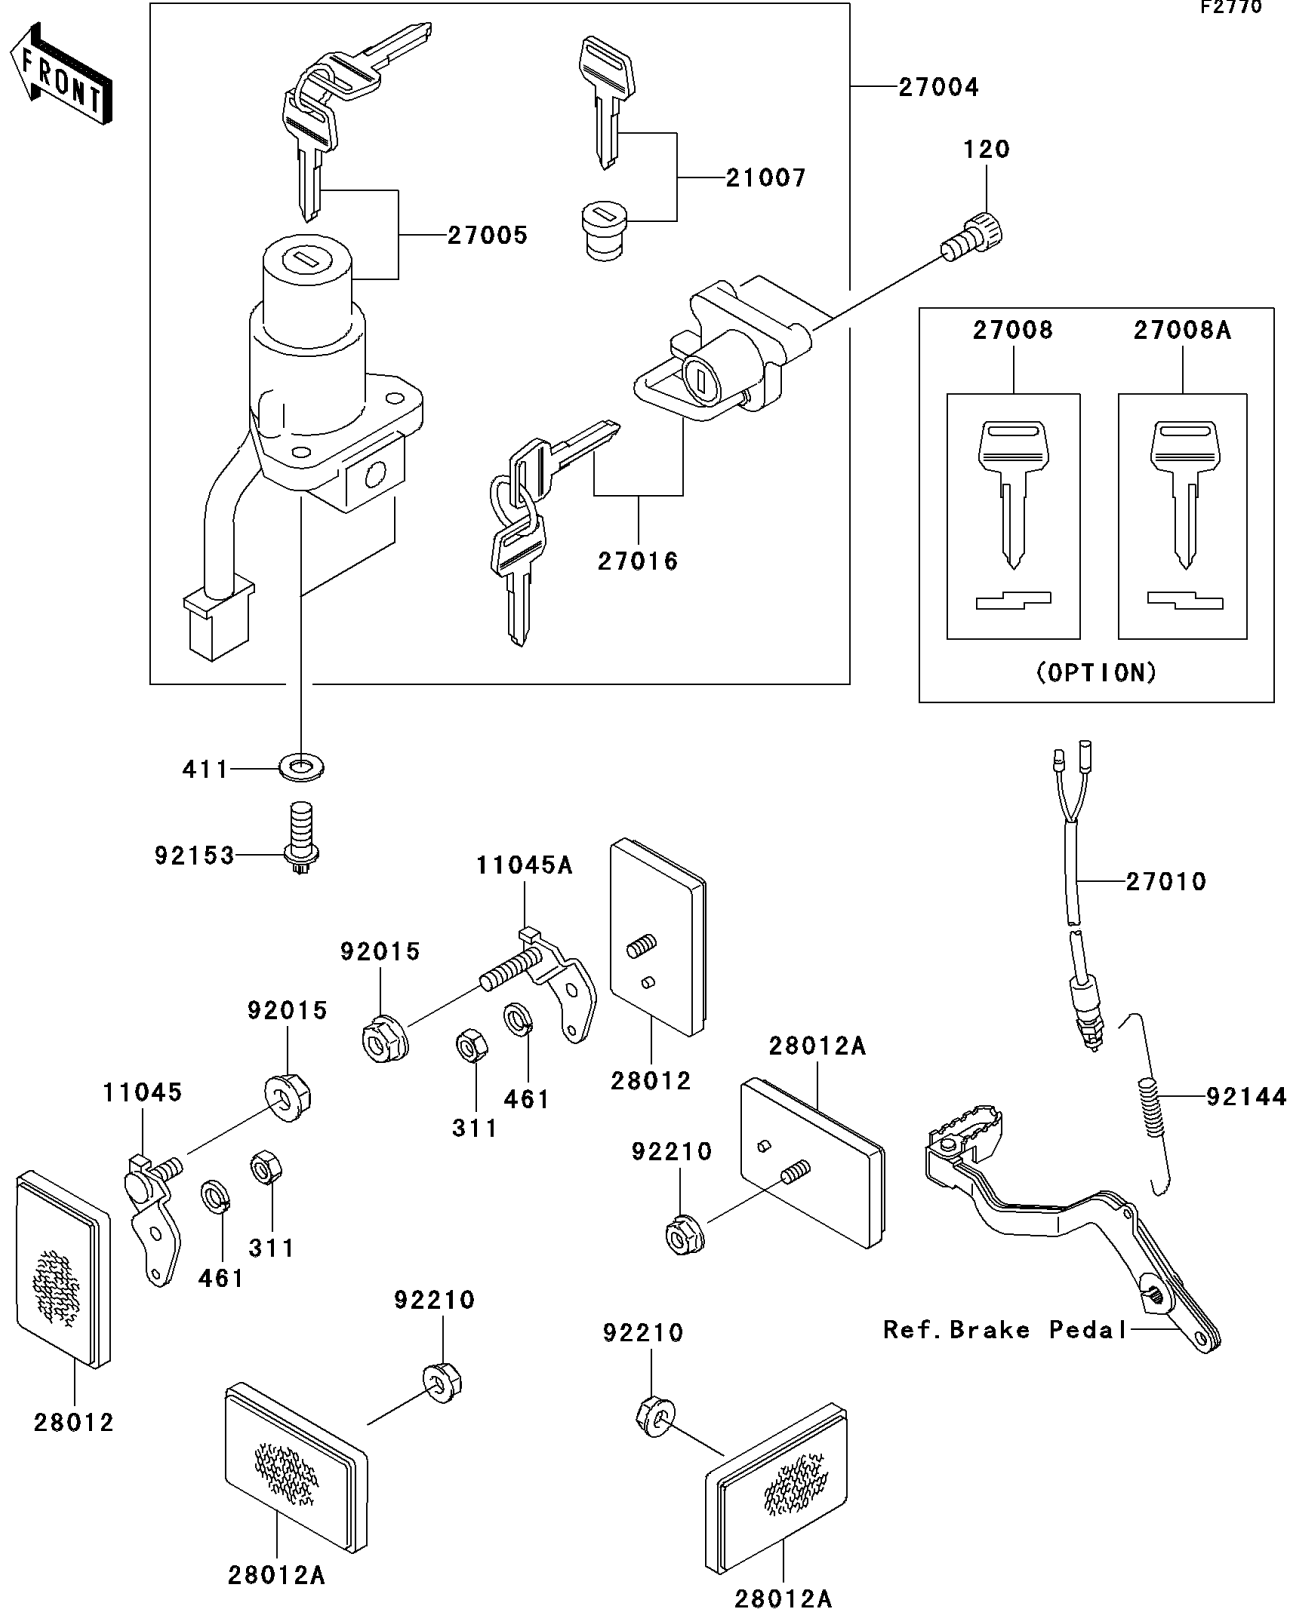

2006 KLR™650 PARTS DIAGRAM

Ignition Switch

F2770

2006 KLR™650 PARTS LIST

Ignition Switch

ITEM NAME	PART NUMBER	QUANTITY
BOLT-SOCKET,6X12 (Ref # 120)	120S0612	1
NUT-HEX (Ref # 311)	311C0500	1
WASHER-PLAIN,6MM (Ref # 411)	411E0600	1
WASHER-SPRING,5MM,BLACK (Ref # 461)	461K0500	1
BRACKET,REFLECTOR,FR (Ref # 11045)	11045-1354	1
BRACKET,REFLECTOR,FR (Ref # 11045A)	11045-1355	1
ROTOR,LOCK,TANK CAP (Ref # 21007)	21007-5022	1
SWITCH-ASSY (Ref # 27004)	27004-5322	1
SWITCH-ASSY-IGNITION (Ref # 27005)	27005-1129	1
KEY-LOCK,BLANK,#A (Ref # 27008)	27008-1034	1
KEY-LOCK,BLANK,#B (Ref # 27008A)	27008-1035	1
SWITCH,REAR BRAKE (Ref # 27010)	27010-1484	1
LOCK-ASSY,HELMET (Ref # 27016)	27016-5075	1
REFLECTOR-REFLEX (Ref # 28012)	28012-1003	1
REFLECTOR-REFLEX (Ref # 28012A)	28012-1088	1
NUT,FLANGED,6MM,BLACK (Ref # 92015)	92015-1233	1
SPRING,REAR BRAKE SWITCH (Ref # 92144)	92144-1093	1
BOLT,TORX,6X16 (Ref # 92153)	92153-0967	1
NUT,FLANGED,5MM (Ref # 92210)	92210-0007	1