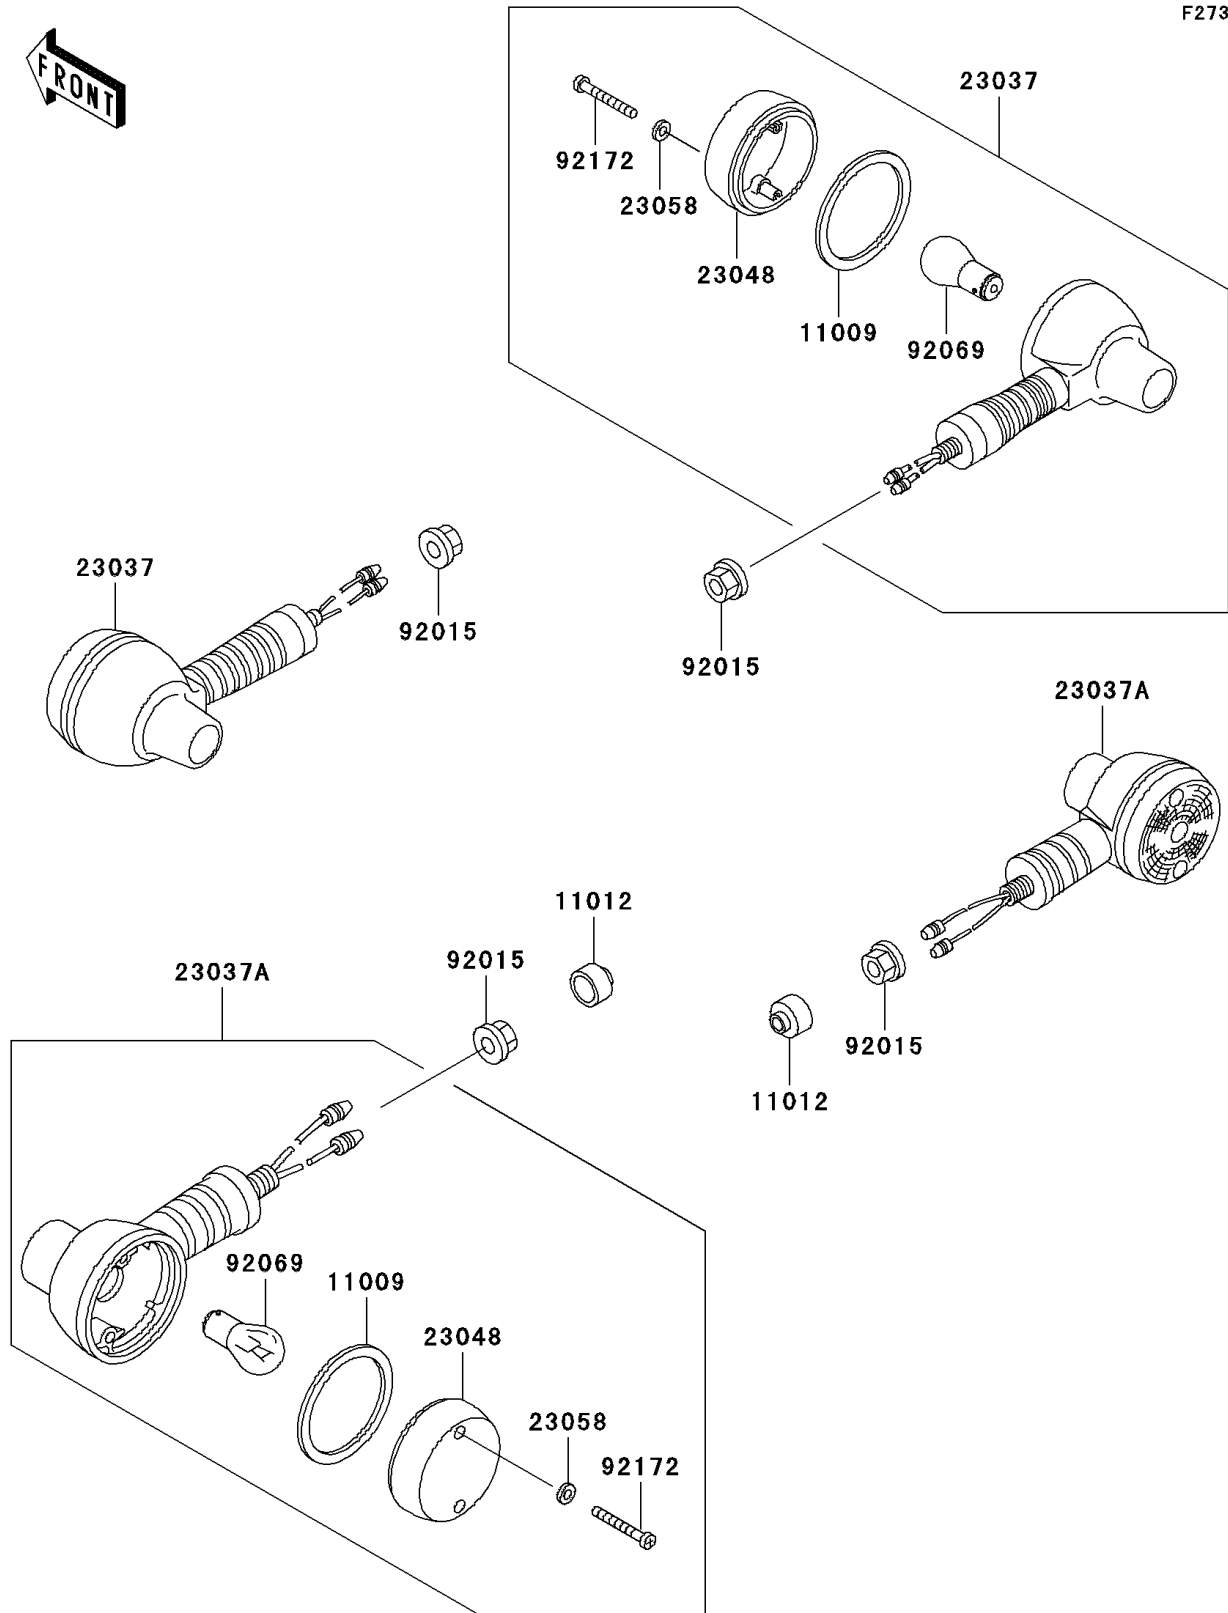

## 2006 KLR™650 PARTS DIAGRAM

Turn Signals

F2730

## 2006 KLR™650 PARTS LIST

Turn Signals

ITEM NAME	PART NUMBER	QUANTITY
GASKET,TURN SIGNAL LAMP LENS (Ref # 11009)	11009-1128	1
CAP (Ref # 11012)	11012-1367	1
LAMP-ASSY-SIGNAL,FR (Ref # 23037)	23037-0027	1
LAMP-ASSY-SIGNAL,RR (Ref # 23037A)	23037-0028	1
LENS-SIGNAL LAMP (Ref # 23048)	23048-1076	1
WASHER,PLAIN,4MM (Ref # 23058)	23058-002	1
NUT,FLANGED,10MM (Ref # 92015)	92015-1428	1
BULB,12V 32CP(23W) (Ref # 92069)	92069-055	1
SCREW,TAPPING,4X30 (Ref # 92172)	92172-0124	1