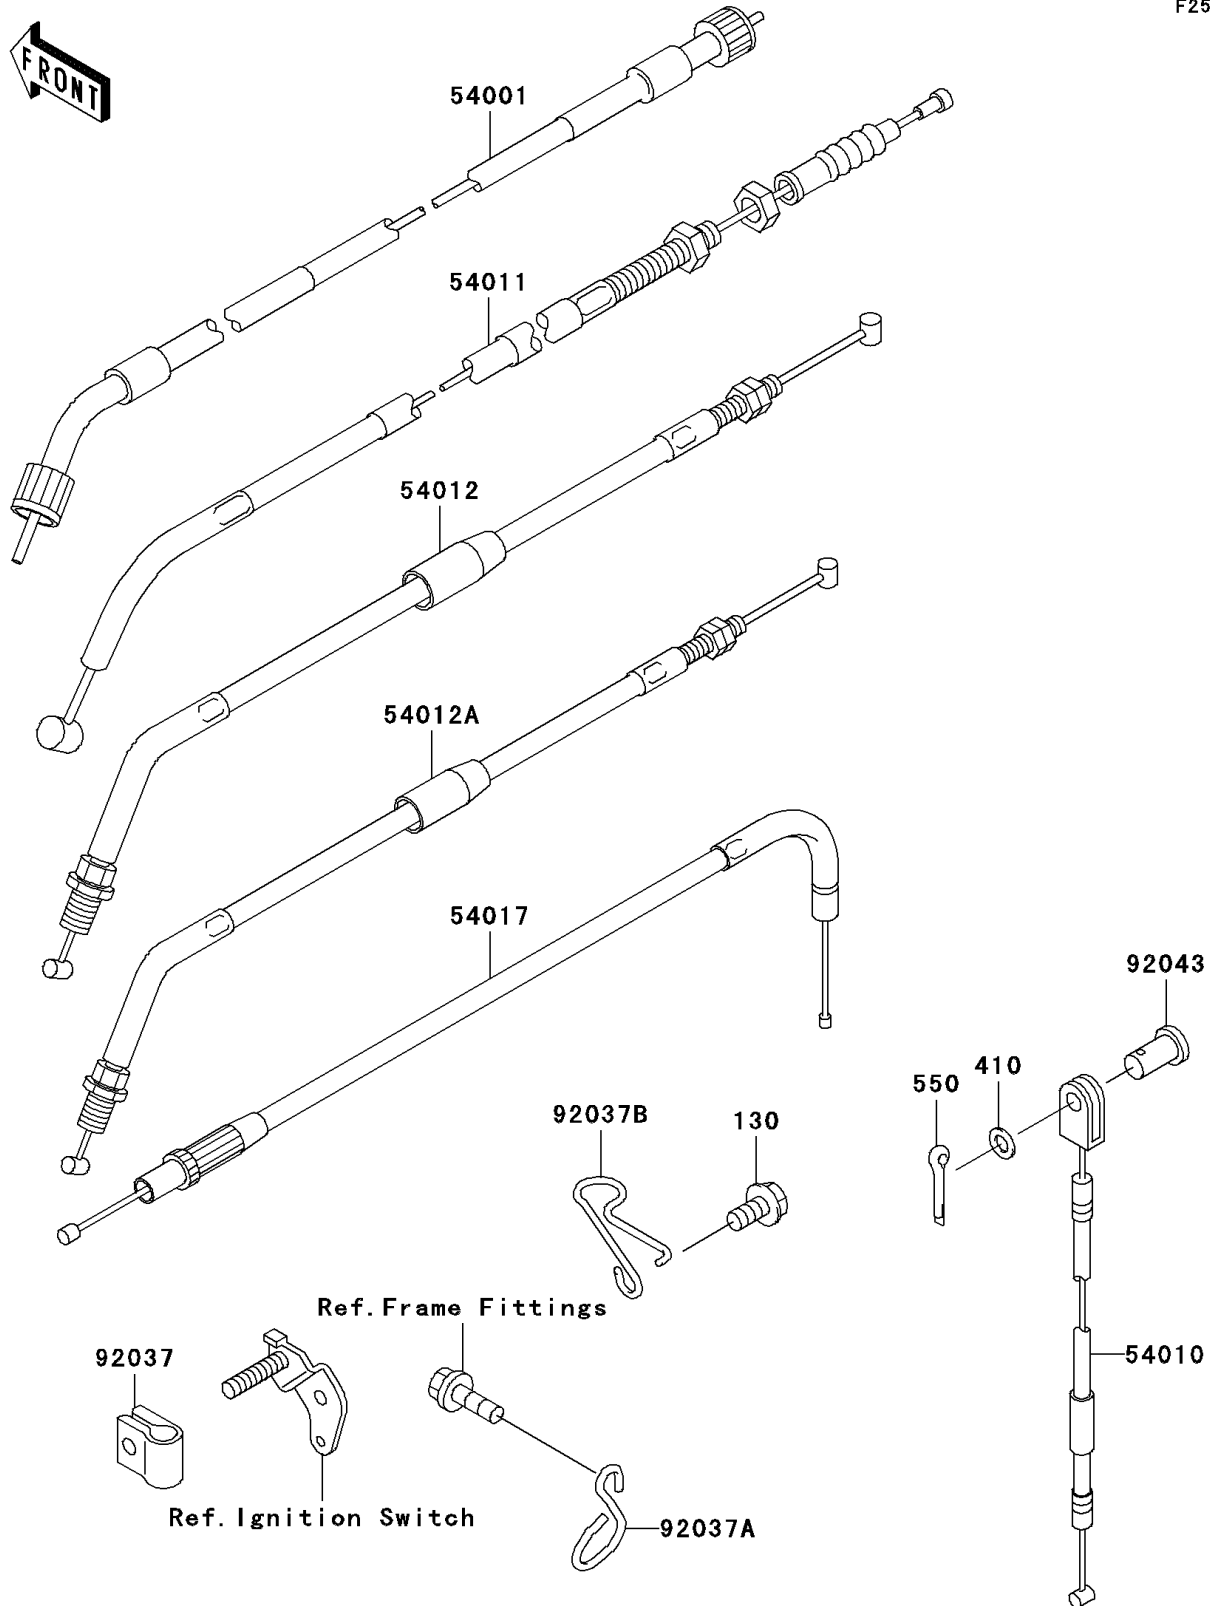

## 2006 KLR™650 PARTS DIAGRAM

Cables

F2540

## 2006 KLR™650 PARTS LIST

### Cables

ITEM NAME	PART NUMBER	QUANTITY
BOLT-FLANGED,6X12 (Ref # 130)	130B0612	1
WASHER-PLAIN-SMALL,5MM (Ref # 410)	410B0500	1
PIN-COTTER,2.0X12 (Ref # 550)	550D2012	1
CABLE-SPEEDMETER (Ref # 54001)	54001-1207	1
CABLE,SIDE STAND SWITCH (Ref # 54010)	54010-1103	1
CABLE-CLUTCH (Ref # 54011)	54011-0001	1
CABLE-THROTTLE,OPENING (Ref # 54012)	54012-0120	1
CABLE-THROTTLE,CLOSING (Ref # 54012A)	54012-0121	1
CABLE-STARTER (Ref # 54017)	54017-1090	1
CLAMP,CABLE (Ref # 92037)	92037-1777	1
CLAMP,CABLE (Ref # 92037A)	92037-1904	1
CLAMP,CABLE (Ref # 92037B)	92037-1937	1
PIN,5X10 (Ref # 92043)	92043-1346	1